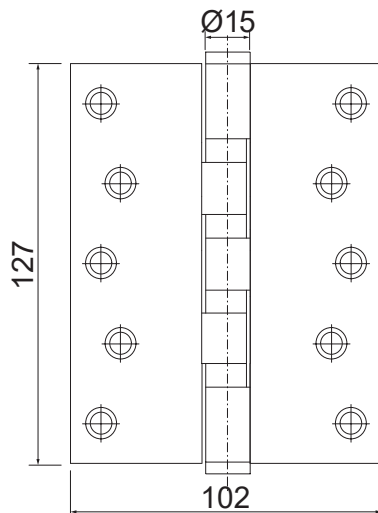

RBH-B-3054-2
SS Hinge and Bearing
SUS #304

RBH-B-3054-4
SS Hinge and Bearing
SUS #304

Feature and Data:

- Size in inch (Height × Width) : 5"×4"
- Size in mm (Height × Width) : 127×102
- Thickness in mm : 3
- Material : Stainless Steel #304
- Ball bearing : 2BB
- Knuckle Ø : 15mm
- Finish : Satin / Polish
- Standard Door : -
- Fire and smoke check doors : -
- Non-handed : -

Feature and Data:

- Size in inch (Height × Width) : 5"×4"
- Size in mm (Height × Width) : 127×102
- Thickness in mm : 3
- Material : Stainless Steel #304
- Ball bearing : 4BB
- Knuckle Ø : 15mm
- Finish : Satin / Polish
- Standard Door : -
- Fire and smoke check doors : -
- Non-handed : -