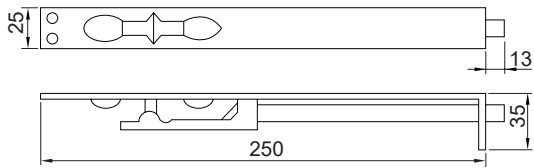

RDF-A-007-10

**Flush Bolt
Stainless Steel**