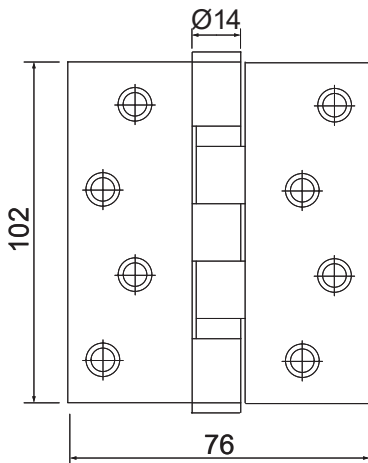

Butt Hinge

RBH-B-3043-2
SS Hinge and Bearing
SUS #304

RBH-B-3043-4
SS Hinge and Bearing
SUS #304

Feature and Data:

- Size in inch (Height × Width) : 4"×3"
- Size in mm (Height × Width) : 102×76
- Thickness in mm : 3
- Material : Stainless Steel #304
- Ball bearing : 2BB
- Knuckle Ø : 14mm
- Finish : Satin / Polish
- Standard Door : -
- Fire and smoke check doors : -
- Non-handed : -