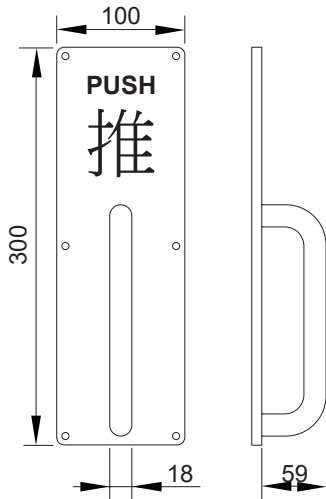

PULL

Pull Handle

RHH-C-100300-1

Stainless Steel

RHH-C-100300-2

Stainless Steel

Feature and Data:

- Size : 100×300 mm
- Application : Commercial Door & Residential Door
- Material : Stainless Steel
- Finish : Satin Stainless Steel