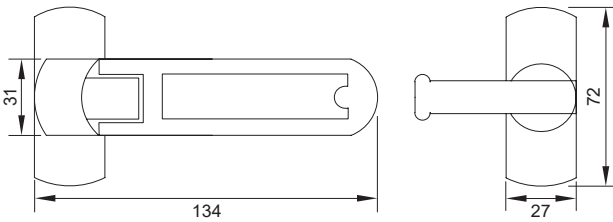

RDF-A-012B

Door Guard
Stainless Steel