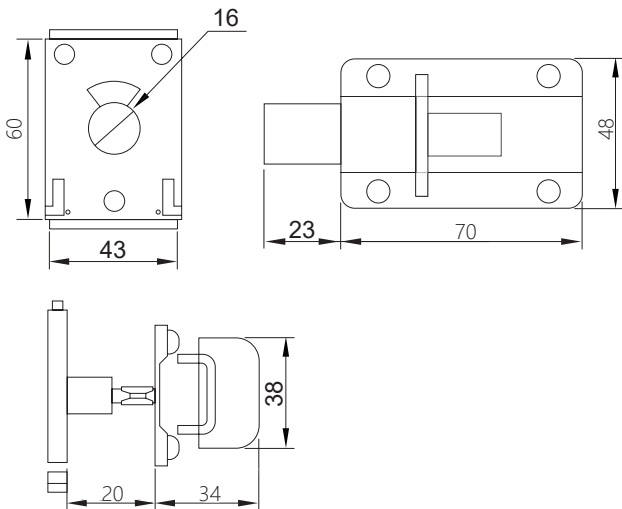

RDF-A-030

**Barrel Bolt with Color Indicator
Stainless Steel**