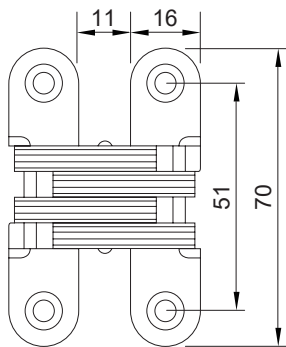

RDH-A-006

Zinc Alloy

Feature and Data:

- Height : 70 mm
- Width : 16 mm
- Application : Concealed fire Rated
- Material : Zinc Alloy
- Door thickness : 25 mm
- Door handing : Non-handed (reversible)
- Links : Yes (four sleeve bearing)
- Finish : Chrome
- Loading : Max. 15 kg / pcs

Feature and Data:

- Height : 60 mm
- Width : 13 mm
- Application : Concealed fire Rated
- Material : Zinc Alloy
- Door thickness : 20 mm
- Door handing : Non-handed (reversible)
- Links : Yes (four sleeve bearing)
- Finish : Chrome
- Loading : Max. 10 kg / pcs