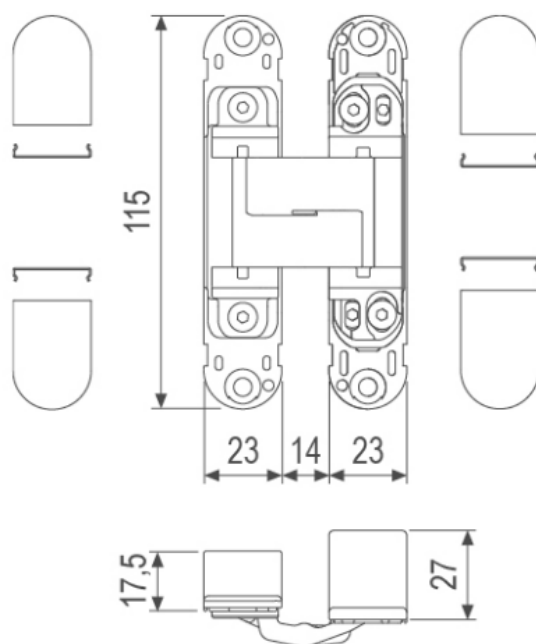

AGB ECLIPSE 3.3
For Internal Doors

MADE IN ITALY

75

Feature and Data:

- Height : 115mm
- Width : 34 mm
- Application : Wooden Door , Aluminum Door
- Material : Zamak
- Door thickness : 38-40 mm
- Capacity : 40kg with 2 hinges, 60 kg with 3 hinges
- Finishes : Nickel plated PVD

AGB ECLIPSE 4.4

For Internal Doors

MADE IN ITALY

Feature and Data:

- Height : 154mm
- Width : 34 mm
- Application : Wooden Door , Aluminum Door
- Material : Zamak
- Door thickness : 38-40 mm
- Capacity : 80kg with 2 hinges
- Finishes : Nickel plated PVD