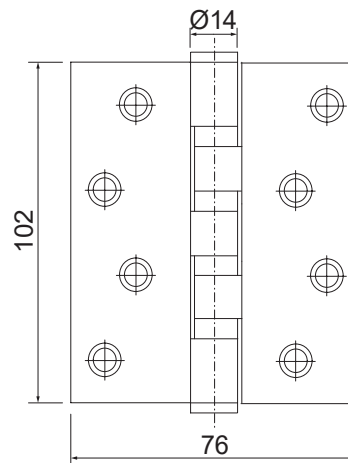

Butt Hinge

RBH-B-3043-2
SS Hinge and Bearing
SUS #304

RBH-B-3043-4
SS Hinge and Bearing
SUS #304

Feature and Data:

- Size in inch (Height × Width) : 4"×3"
- Size in mm (Height × Width) : 102×76
- Thickness in mm : 3
- Material : Stainless Steel #304
- Ball bearing : 2BB
- Knuckle Ø : 14mm
- Finish : Satin / Polish
- Standard Door : -
- Fire and smoke check doors : -
- Non-handed : -