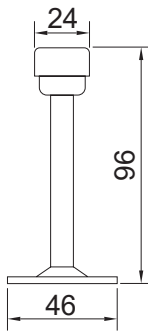

RDF-A-020

**Door Stopper
Stainless Steel**

RDF-A-021

**Door Stopper with Hook
Stainless Steel**

Feature and Data:

- Size : 46×96 mm
- Application: Wall Mounted
- Material : Stainless Steel and Rubber
- Bumper : Replaceable rubber, Black
- Finish : Satin Stainless Steel

Feature and Data:

- Size : 46×96 mm
- Application: Wall Mounted
- Material : Stainless Steel and Rubber
- Bumper : Replaceable rubber, Black
- Finish : Satin Stainless Steel