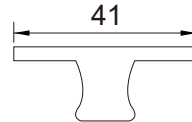

Feature and Data:

- Size : 35×40 mm
- Application : Floor Mounted
- Material : Stainless Steel and Rubber
- Bumper : Replaceable rubber, Black
- Finish : Satin Stainless Steel

Feature and Data:

- Size : 70×18 mm
- Application : Sliding Door / Invisible Door
- Material : Stainless Steel
- Finish : Satin Stainless Steel