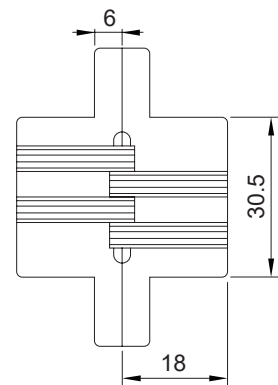

RDH-A-006

Zinc Alloy

Feature and Data:

- Height : 70 mm
- Width : 16 mm
- Application : Concealed fire Rated
- Material : Zinc Alloy
- Door thickness : 25 mm
- Door handing : Non-handed (reversible)
- Links : Yes (four sleeve bearing)
- Finish : Chrome
- Loading : Max. 15 kg / pcs

Feature and Data:

- Height : 60 mm
- Width : 13 mm
- Application : Concealed fire Rated
- Material : Zinc Alloy
- Door thickness : 20 mm
- Door handing : Non-handed (reversible)
- Links : Yes (four sleeve bearing)
- Finish : Chrome
- Loading : Max. 10 kg / pcs