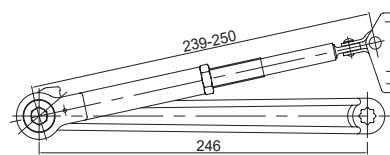

Hold open arm
Non-handed