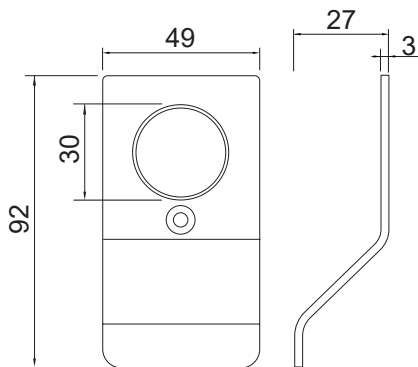

Cylinder Accessories

RLC-C-001

Cylinder Pull
Stainless Steel #304

RLC-C-002

Cylinder Pull
Stainless Steel #304

Feature and Data:

- Application : For circular shape cylinder
- Material : Stainless Steel #304
- Finish : Satin Stainless Steel
- Hole Diameter : 30 mm
- Pull Height : 27 mm