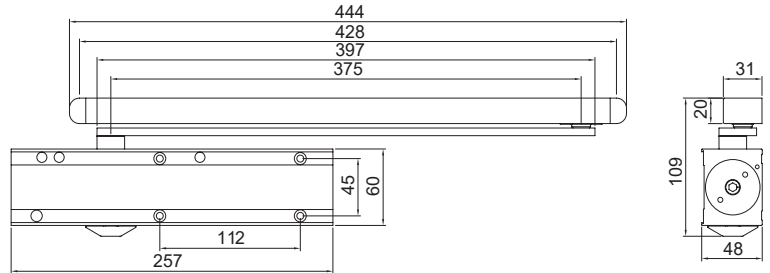

Door Closer

RDC-A-9881

Surface Mounted
Hydraulic Door Closer
Smart Design

Technical Data:

- Adjustable power size : EN 2-6
- Door width : 1400 mm
- Max opening angle : 180°
- Max door weight : 120 kg

Features:

Technical Data:

- Adjustable power size : EN 2-5
- Door width : 1250 mm
- Max opening angle : 180°
- Max door weight : 100 kg

Features:

- Material : Aluminum Alloy coating body
- Handing : Non-handed installation
- Mechanism : Rack & Pinion
- Valves : Thermo-constant valve
- Accessories : Standard arm / Parallel barcket
- Direction : Single action door
- Closing speed : Adjustable
- Latching speed : Adjustable
- Back check : Adjustable

Technical Data:

- Adjustable power size : EN 2-4
- Door width : 1100 mm
- Max opening angle : 180°
- Max door weight : 80 kg

Features:

- Material : Aluminum Alloy coating body
- Handing : Non-handed installation
- Mechanism : Rack & Pinion
- Valves : Thermo-constant valve
- Accessories : Standard arm / Parallel barcket
- Direction : Single action door
- Closing speed : Adjustable
- Latching speed : Adjustable
- Back check : Adjustable

Technical Data:

- Selectable position power size : EN 2-5
- Door width : 1250 mm
- Max opening angle : 180°
- Max door weight : 100 kg

Features:

- Material : Aluminum Alloy coating body
- Handing : Non-handed installation
- Mechanism : Cam action
- Valves : Thermo-constant valve
- Accessories : Track arm & rail
- Direction : Single action door
- Closing speed : Adjustable
- Latching speed : Adjustable
- Back check : Adjustable
- Delay action : Adjustable