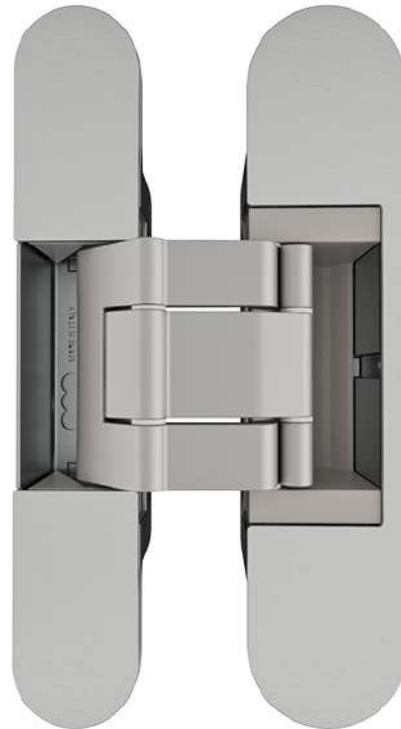

Concealed - Door Hinge

AGB ECLIPSE 3.1

For Internal Doors

MADE IN ITALY

Feature and Data:

- Height : 115mm
- Width : 34 mm
- Application : Wooden Door , Aluminum Door
- Material : Zamak
- Door thickness : 38-40 mm
- Capacity : 40kg with 2 hinges, 60 kg with 3 hinges
- Finishes : Nickel plated PVD

AGB ECLIPSE 3.3
For Internal Doors

MADE IN ITALY

75

Feature and Data:

- Height : 115mm
- Width : 34 mm
- Application : Wooden Door , Aluminum Door
- Material : Zamak
- Door thickness : 38-40 mm
- Capacity : 40kg with 2 hinges, 60 kg with 3 hinges
- Finishes : Nickel plated PVD

AGB ECLIPSE 4.4

For Internal Doors

MADE IN ITALY

Feature and Data:

- Height : 154mm
- Width : 34 mm
- Application : Wooden Door , Aluminum Door
- Material : Zamak
- Door thickness : 38-40 mm
- Capacity : 80kg with 2 hinges
- Finishes : Nickel plated PVD