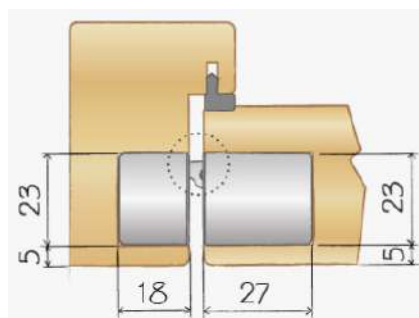

Concealed - Door Hinge

AGB ECLIPSE 3.1

For Internal Doors

MADE IN ITALY

Feature and Data:

- Height : 115mm
- Width : 34 mm
- Application : Wooden Door , Aluminum Door
- Material : Zamak
- Door thickness : 38-40 mm
- Capacity : 40kg with 2 hinges, 60 kg with 3 hinges
- Finishes : Nickel plated PVD

AGB ECLIPSE 3.3
For Internal Doors

MADE IN ITALY

75

Feature and Data:

- Height : 115mm
- Width : 34 mm
- Application : Wooden Door , Aluminum Door
- Material : Zamak
- Door thickness : 38-40 mm
- Capacity : 40kg with 2 hinges, 60 kg with 3 hinges
- Finishes : Nickel plated PVD

AGB ECLIPSE 4.4

For Internal Doors

MADE IN ITALY

Feature and Data:

- Height : 154mm
- Width : 34 mm
- Application : Wooden Door , Aluminum Door
- Material : Zamak
- Door thickness : 38-40 mm
- Capacity : 80kg with 2 hinges
- Finishes : Nickel plated PVD