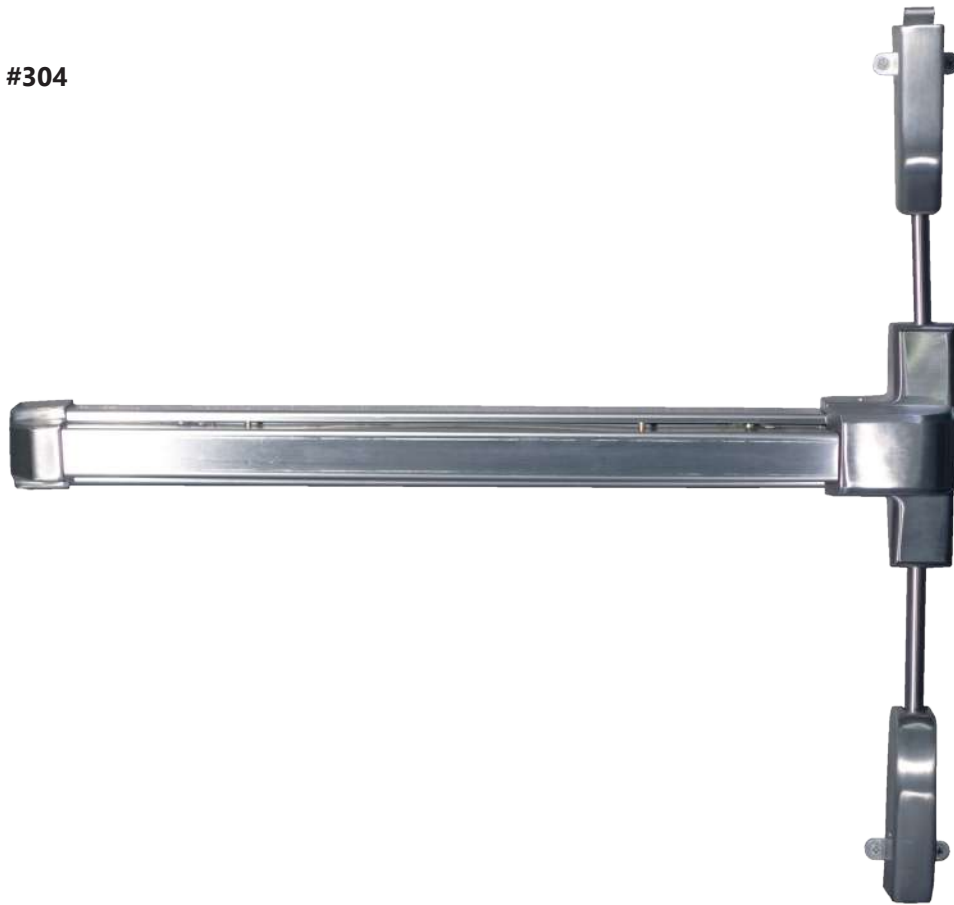

RPB-307
Cylinder Pull
Stainless Steel #304

Feature and Data:

- Lock Point : 2
- Touch Bar : Full length of device, 926 mm
- Door Style : Single and Double door
- Max. Door Weight : 200 kg
- Dogging Device : Optional
- Security Anti-thrust latch : N/A
- Material : Stainless Steel or Steel Powder Coating
- Door Width : 650-1389 mm
- Door Height : 2133 mm
- Door Thickness : 50 mm
- Non-handed : Yes