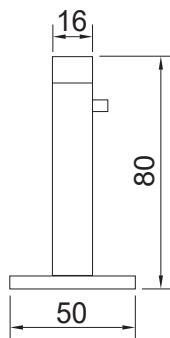

RDF-A-017

**Door Bolt Solid
Stainless Steel**

Feature and Data:

- Size : 50×80 mm
- Application: Wall Mounted
- Material : Stainless Steel and Rubber
- Bumper : Replaceable rubber, Black
- Finish : Satin Stainless Steel