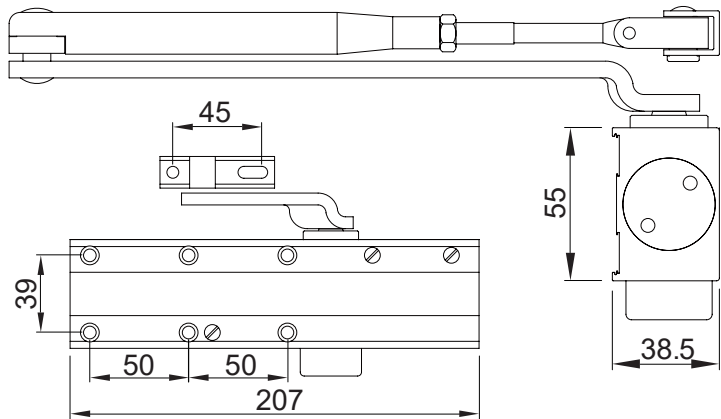

Finishing:

- Standard Silver colour (aluminum)
- Painted gold, black and white (request)

Standard arm