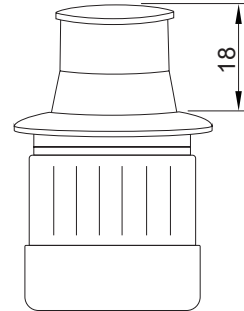

RDF-A-025-A

Push Knob
Zinc Alloy

RDF-A-025-B

Push Knob
Stainless Steel

Feature and Data:

- Size : 34×34 mm
- Application : Sliding door & Flush door
- Material : Zinc Alloy
- Finish : Chrome

Feature and Data:

- Size : 34×34 mm
- Application : Sliding door & Flush door
- Material : Stainless Steel
- Finish : Satin Stainless Steel