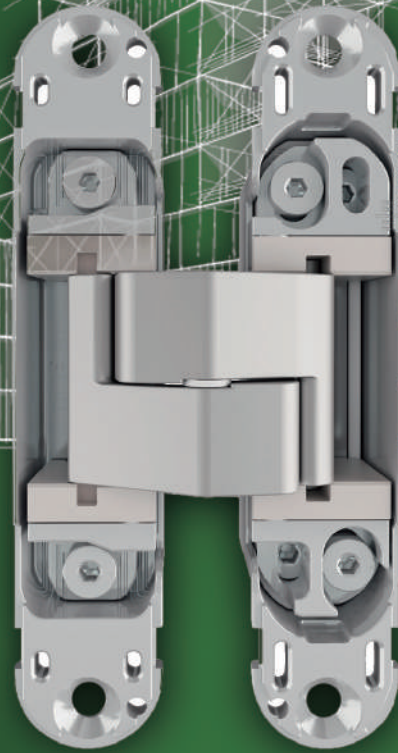

RAPID

Architecture Hardware
Furniture Fittings