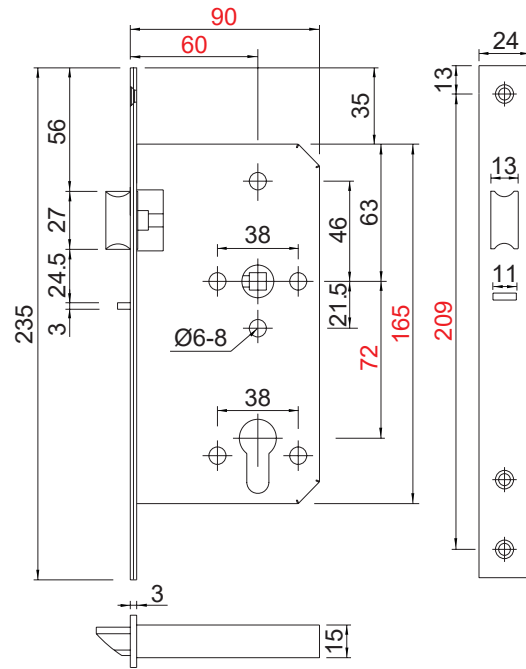

RDL-M-6072-C

Classroom Lock

128

Feature and Data:

- Size : 90×235 mm
- Material : Zinc Plated lock case, Stainless Steel 304 latch and bolt
- 8 mm square steel follower in steel
- Hole for standard fixings
- Non-handed