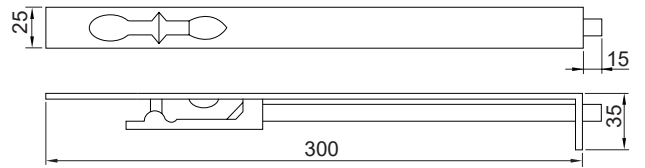

RDF-A-007-12

**Flush Bolt
Stainless Steel**

Feature and Data:

- Application : Top & Bottom Bolt for Security
- Material : Stainless Steel
- Length : 250 mm
- Bolt : 10 mm Dia.
- Color : Sliver / Black
- Finish : Satin Stainless Steel, Polished Surface

Feature and Data:

- Application : Top & Bottom Bolt for Security
- Material : Stainless Steel
- Length : 300 mm
- Bolt : 10 mm Dia.
- Color : Sliver / Black
- Finish : Satin Stainless Steel, Polished Surface