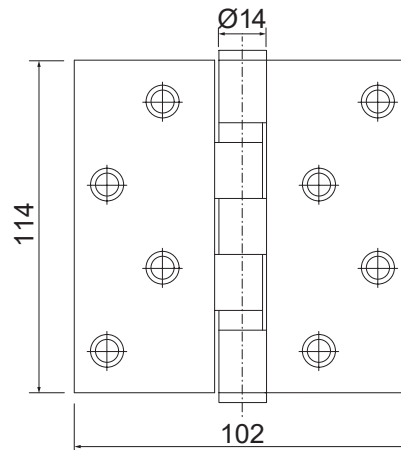

RBH-B-354540-2

SS Hinge and Bearing
SUS #304

RBH-B-304540-2

SS Hinge and Bearing
SUS #304

Feature and Data:

- Size in inch (Height × Width) : 4-½"×4"
- Size in mm (Height × Width) : 114×102
- Thickness in mm : 3.5
- Material : Stainless Steel #304
- Ball bearing : 2BB
- Knuckle Ø : 15mm
- Finish : Satin / Polish
- Standard Door : -
- Fire and smoke check doors : -
- Non-handed : -

Feature and Data:

- Size in inch (Height × Width) : 4-½"×4"
- Size in mm (Height × Width) : 114×102
- Thickness in mm : 3
- Material : Stainless Steel #304
- Ball bearing : 2BB
- Knuckle Ø : 14mm
- Finish : Satin / Polish
- Standard Door : -
- Fire and smoke check doors : -
- Non-handed : -