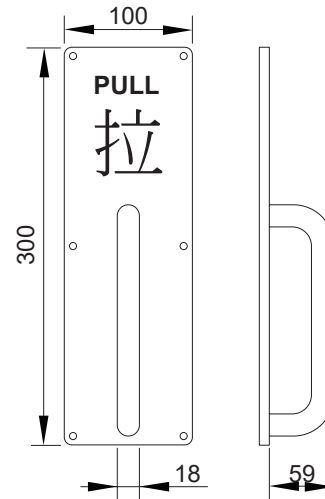

PULL

Pull Handle

RHH-C-100300-1

Stainless Steel

RHH-C-100300-2

Stainless Steel

Feature and Data:

- Size : 100×300 mm
- Application : Commercial Door & Residential Door
- Material : Stainless Steel
- Finish : Satin Stainless Steel