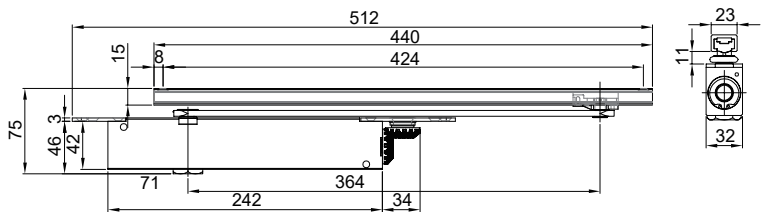

Track arm & rail