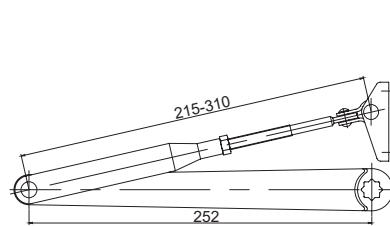

Finishing:

- Standard Silver colour (aluminum)
- Painted gold, black and white (request)

Standard arm