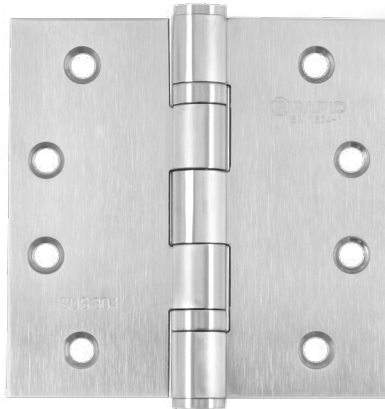

RBH-B-3044-2
SS Hinge and Bearing
SUS #304

RBH-B-3044-4
SS Hinge and Bearing
SUS #304

Feature and Data:

- Size in inch (Height × Width) : 4"×4"
- Size in mm (Height × Width) : 102×102
- Thickness in mm : 3
- Material : Stainless Steel #304
- Ball bearing : 2BB
- Knuckle Ø : 14mm
- Finish : Satin / Polish
- Standard Door : -
- Fire and smoke check doors : -
- Non-handed : -

Feature and Data:

- Size in inch (Height × Width) : 4"×4"
- Size in mm (Height × Width) : 102×102
- Thickness in mm : 3
- Material : Stainless Steel #304
- Ball bearing : 4BB
- Knuckle Ø : 14mm
- Finish : Satin / Polish
- Standard Door : -
- Fire and smoke check doors : -
- Non-handed : -