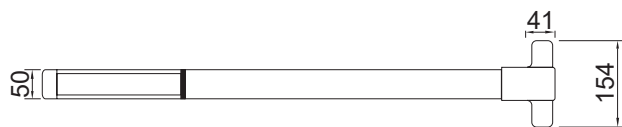

Panic Bolt

RPB-302 / RPB-302-

Cylinder Pull
Stainless Steel #304

158

Feature and Data:

- Lock Point : 1
- Touch Bar : Full length of device, 926 mm
- Door Style : Single and Double door
- Max. Door Weight : 200 kg
- Dogging Device : Optional
- Security Anti-thrust latch : Standard
- Material : Stainless Steel or Steel Powder Coating
- Door Width : 650-1389 mm
- Door Height : 2133 mm
- Door Thickness : 50 mm
- Non-handed : Yes