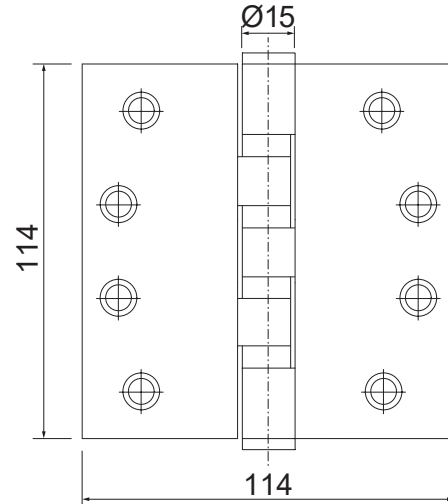

RBH-B-304545-2
SS Hinge and Bearing
SUS #304

RBH-B-304545-4
SS Hinge and Bearing
SUS #304

Feature and Data:

- Size in inch (Height × Width) : 4-1/2"×4-1/2"
- Size in mm (Height × Width) : 114×114
- Thickness in mm : 3.5
- Material : Stainless Steel #304
- Ball bearing : 2BB
- Knuckle Ø : 15mm
- Finish : Satin / Polish
- Standard Door : -
- Fire and smoke check doors : -
- Non-handed : -

Feature and Data:

- Size in inch (Height × Width) : 4-1/2"×4-1/2"
- Size in mm (Height × Width) : 114×114
- Thickness in mm : 3
- Material : Stainless Steel #304
- Ball bearing : 4BB
- Knuckle Ø : 15mm
- Finish : Satin / Polish
- Standard Door : -
- Fire and smoke check doors : -
- Non-handed : -