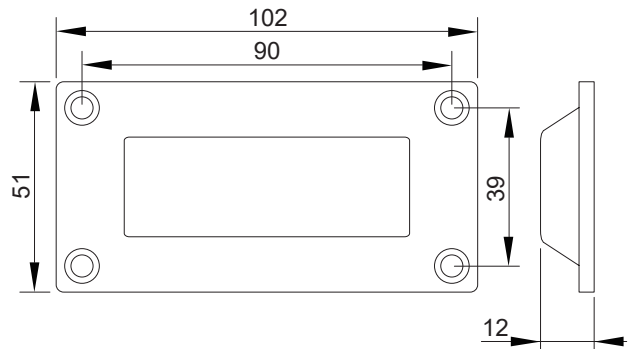

RHH-C-01745

**Thumb Turn
Stainless Steel**

RHH-C-10251

**Furniture Handle
Stainless Steel**

Feature and Data:

- Size : 76×38 mm
- Application : Commercial Door & Residential Door
- Material : Stainless Steel
- Finish : Satin Stainless Steel

Feature and Data:

- Size : 102×51 mm
- Application : Commercial Door & Residential Door
- Material : Stainless Steel
- Finish : Polished Surface