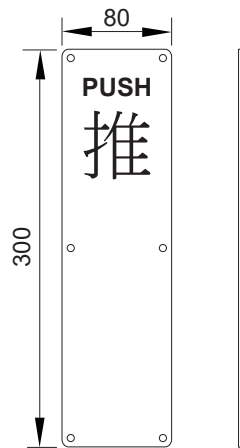

RHH-C-080300-3

Stainless Steel

Feature and Data:

- Size : 80×300 mm
- Application : Commercial Door & Residential Door
- Material : Stainless Steel
- Finish : Satin Stainless Steel

Feature and Data:

- Size : 80×300 mm
- Application : Commercial Door & Residential Door
- Material : Stainless Steel
- Finish : Satin Stainless Steel