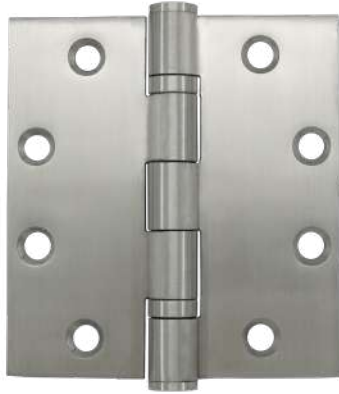

RBH-B-354540-2

SS Hinge and Bearing
SUS #304

RBH-B-304540-2

SS Hinge and Bearing
SUS #304

Feature and Data:

- Size in inch (Height × Width) : 4-½"×4"
- Size in mm (Height × Width) : 114×102
- Thickness in mm : 3.5
- Material : Stainless Steel #304
- Ball bearing : 2BB
- Knuckle Ø : 15mm
- Finish : Satin / Polish
- Standard Door : -
- Fire and smoke check doors : -
- Non-handed : -

Feature and Data:

- Size in inch (Height × Width) : 4-½"×4"
- Size in mm (Height × Width) : 114×102
- Thickness in mm : 3
- Material : Stainless Steel #304
- Ball bearing : 2BB
- Knuckle Ø : 14mm
- Finish : Satin / Polish
- Standard Door : -
- Fire and smoke check doors : -
- Non-handed : -