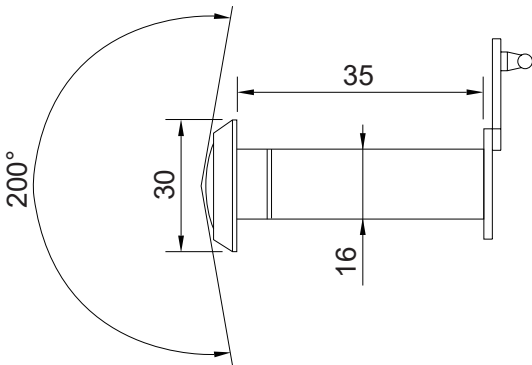

RDF-V-001

**Glass Door Viewer 200°
Brass**

RDF-V-002

**Glass Door Viewer 200°
Steel**

Feature and Data:

- Size : 46×30 mm
- Application : Wooden entrance door
- Material : Brass body, Glass lens
- Door thickness : 35-55 mm
- Finish : Chrome Plated
- Viewing Angle : 200 Degree

Feature and Data:

- Size : 46×30 mm
- Application : Wooden entrance door
- Material : Steel body, Glass lens
- Door thickness : 35-55 mm
- Finish : Chrome Plated
- Viewing Angle : 200 Degree