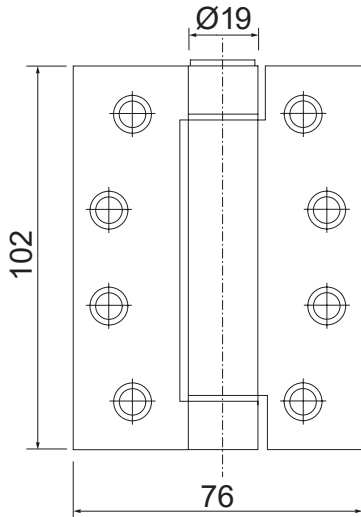

RBH-SH-3043

Spring Hinge
SUS #304

RBH-SH-3044

Spring Hinge
SUS #304

Feature and Data:

- Size in inch (Height × Width) : 4"×3"
- Size in mm (Height × Width) : 102×76
- Thickness in mm : 3
- Material : Stainless Steel #304
- Knuckle Ø : 19mm
- Finish : Satin / Polish
- Standard Door : -
- Fire and smoke check doors : -
- Non-handed : -

Feature and Data:

- Size in inch (Height × Width) : 4"×4"
- Size in mm (Height × Width) : 102×102
- Thickness in mm : 3
- Material : Stainless Steel #304
- Knuckle Ø : 19mm
- Finish : Satin / Polish
- Standard Door : -
- Fire and smoke check doors : -
- Non-handed : -