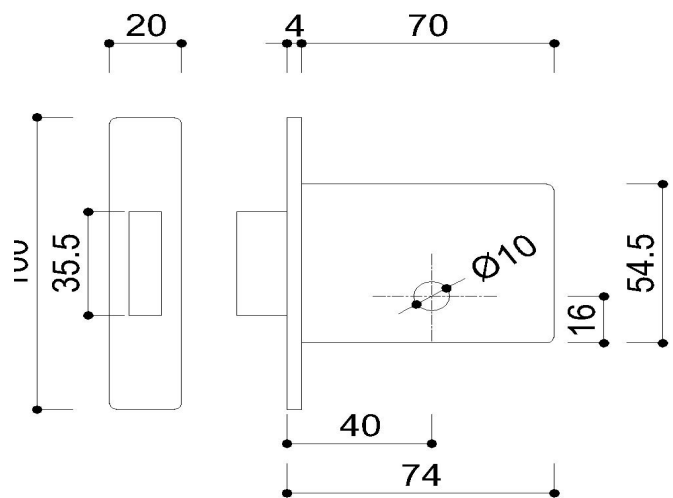

Feature and Data:

- Size : 100 x 74 mm
- Backset :
- Dead Lock
- Gross Key
- 3 keys