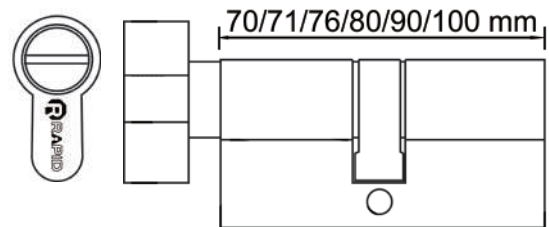

114

Technical Data:

- Size : 70 / 71 / 76 / 80 / 90 / 100 mm
- Door thickness : 70 mm

RDL-ML7522/23B/24/ML7531
 Cylinder Lock With Thumbturn
 Dimple Key

Technical Data:

- Solid Brass Cylinder
- Size : 70 / 71 / 76 / 80 / 90 / 100 mm
- Door thickness : 70 mm