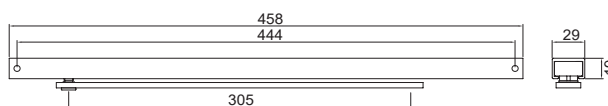

Features:

- Material : Aluminum Alloy coating body
- Handing : Non-handed installation
- Mechanism : Rack & Pinion
- Valves : Thermo-constant valve
- Accessories : Track arm & rail
- Direction : Single action door
- Closing speed : Adjustable
- Latching speed : Adjustable

Track arm & rail