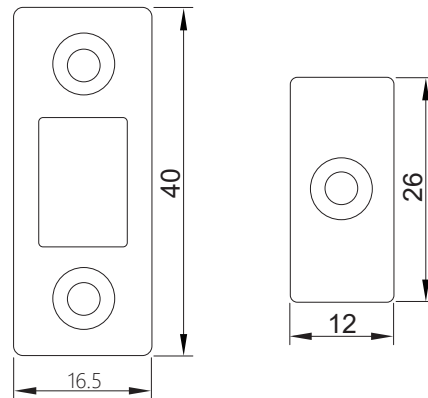

RDF-A-032

**Strong Magnetic
Steel**

Feature and Data:

- Size : 43×50 mm
- Application : Sliding Door
- Material : Stainless Steel #304
- Finish : Satin Stainless Steel

Feature and Data:

- Size : 16×40 mm
- Application : -
- Material : Steel
- Color : Sliver
- Finish : Chrome