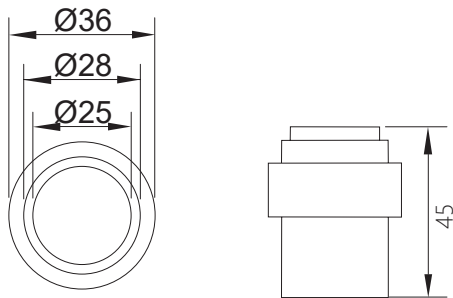

Feature and Data:

- Size : 16×40 mm
- Application : -
- Material : Steel
- Color : Sliver
- Finish : Chrome

RDF-A-032-38

Flush Ring Pull
Stainless Steel

Feature and Data:

- Size : 38×48 mm
- Application : Sliding door & Flush door
- Material : Stainless Steel
- Finish : Satin Stainless Steel

RDF-A-032-44

Flush Ring Pull
Stainless Steel

Feature and Data:

- Size : 44×62 mm
- Application : Sliding door & Flush door
- Material : Stainless Steel
- Finish : Satin Stainless Steel

RDF-A-033

Mounted Door Stopper
Zinc Alloy and Stainless Steel