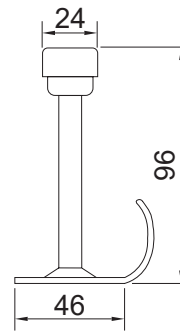

RDF-A-020

**Door Stopper
Stainless Steel**

RDF-A-021

**Door Stopper with Hook
Stainless Steel**

Feature and Data:

- Size : 46×96 mm
- Application: Wall Mounted
- Material : Stainless Steel and Rubber
- Bumper : Replaceable rubber, Black
- Finish : Satin Stainless Steel

Feature and Data:

- Size : 46×96 mm
- Application: Wall Mounted
- Material : Stainless Steel and Rubber
- Bumper : Replaceable rubber, Black
- Finish : Satin Stainless Steel