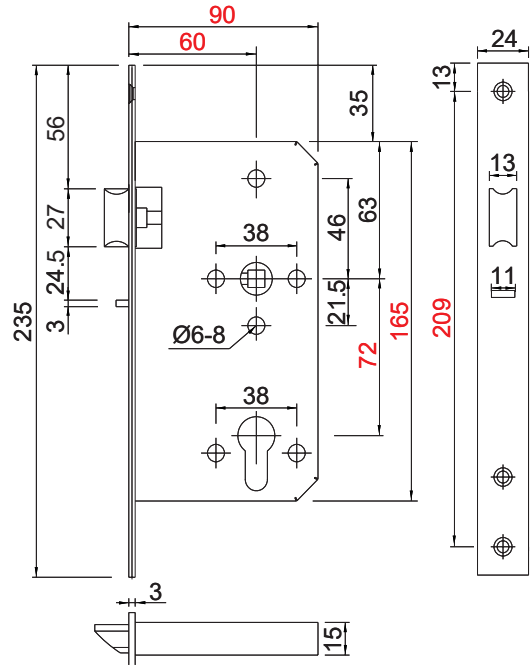

RDL-M-6072-N

Night Latch Lock

Feature and Data:

- Size : 90×235 mm
- Material : Zinc Plated lock case, Stainless Steel 304 latch and bolt
- 8 mm square steel follower in steel
- Hole for standard fixings
- Non-handed