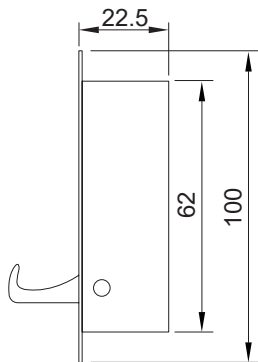

RDF-A-045

Sliding Door Edge Pull
Stainless Steel

Feature and Data:

- Size : 22.5×100 mm
- Application : Sliding door & Flush door
- Material : Stainless Steel
- Finish : Satin Stainless Steel, Polished Surface