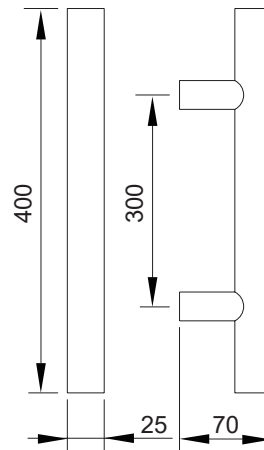

RHH-B-025H

Stainless Steel

Feature and Data:

- Size : 70×400 mm
- Application : Commercial Door & Residential Door
- Material : Stainless Steel
- Finish : Satin Stainless Steel