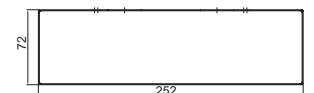

Metal cover