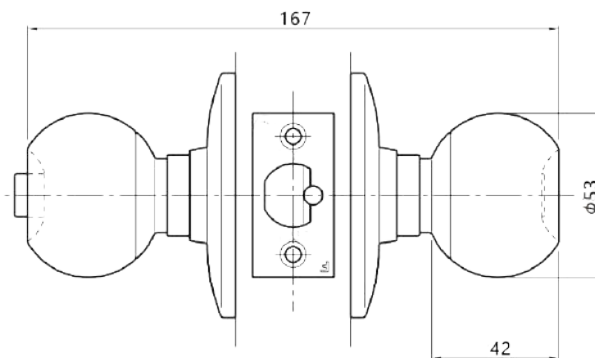

RDC-ML-5201A

Stainless Steel Cylindrical Lock

Technical Data:

- Backset : 60 mm , 70 mm
- Door thickness : 45 mm - 64 mm
- Cylinder : Pin tumblers
- Keying : MK , GMK , KA Available
- Knob : Stainless Steel

Features:

- Wide range of applications
- Smooth and easy operation
- Automatically locking for convenience
- Easy installation