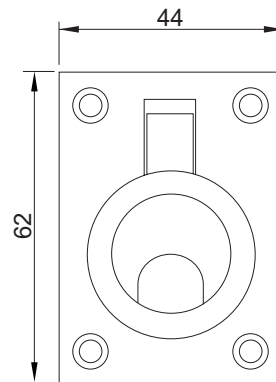

RDF-A-032-44

Flush Ring Pull
Stainless Steel

Feature and Data:

- Size : 44×62 mm
- Application : Sliding door & Flush door
- Material : Stainless Steel
- Finish : Satin Stainless Steel