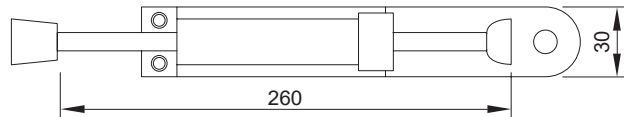

RDF-A-011-140

Mounted Door Stopper
Stainless Steel

RDF-A-011-260

Mounted Door Stopper
Stainless Steel

Feature and Data:

- Size : 140×30 mm
- Application : Door Mounted
- Material : Stainless Steel and Rubber
- Bumper : Replaceable rubber, Black
- Finish : Satin Stainless Steel

Feature and Data:

- Size : 260×30 mm
- Application : Door Mounted
- Material : Stainless Steel and Rubber
- Bumper : Replaceable rubber, Black
- Finish : Satin Stainless Steel