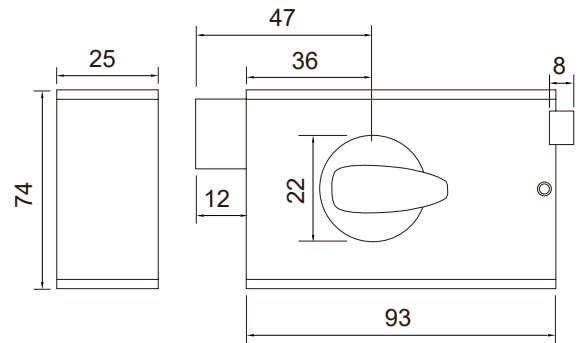

RDL-B-583

Rim Night Lock With Thumbturn

Technical Data:

- Size : 93×74 mm
- Door thickness : 45-70 mm
- Spin knob
- Bronze lock
- 3 Bronze keys

Finishing:

- Material : -