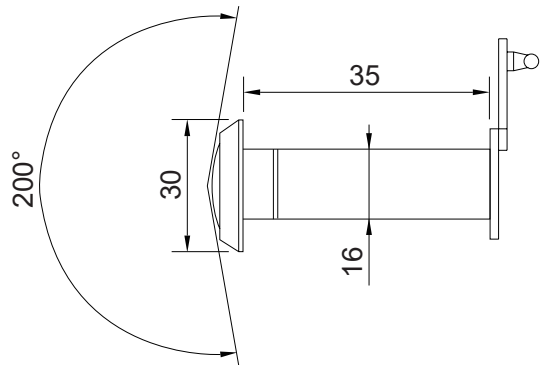

RDF-V-001

**Glass Door Viewer 200°
Brass**

RDF-V-002

**Glass Door Viewer 200°
Steel**

Feature and Data:

- Size : 46×30 mm
- Application : Wooden entrance door
- Material : Brass body, Glass lens
- Door thickness : 35-55 mm
- Finish : Chrome Plated
- Viewing Angle : 200 Degree

Feature and Data:

- Size : 46×30 mm
- Application : Wooden entrance door
- Material : Steel body, Glass lens
- Door thickness : 35-55 mm
- Finish : Chrome Plated
- Viewing Angle : 200 Degree