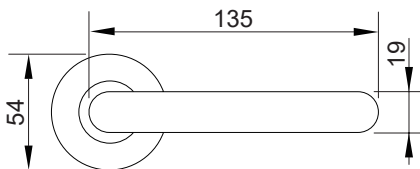

RHH-A-002
Stainless Steel