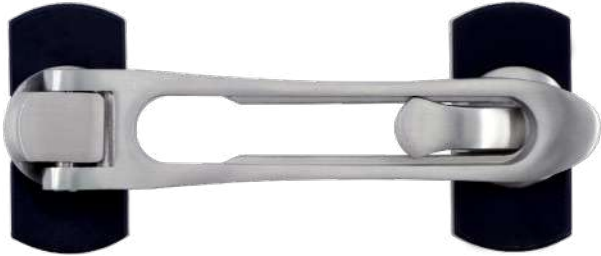

RDF-A-012B

Door Guard
Stainless Steel