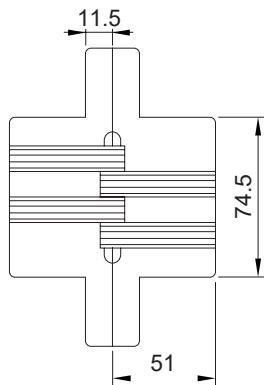

RDH-A-001
Stainless Steel #304

RDH-A-002
Stainless Steel #304

Feature and Data:

- Height : 140 mm
- Width : 34 mm
- Application : Concealed fire Rated
- Material : Stainless Steel #304
- Door thickness : 50 mm
- Door handing : Non-handed (reversible)
- Links : Yes (four sleeve bearing)
- Finish : Satin
- Loading : Max. 50 kg / pcs

Feature and Data:

- Height : 118 mm
- Width : 28 mm
- Application : Concealed fire Rated
- Material : Stainless Steel #304
- Door thickness : 40 mm
- Door handing : Non-handed (reversible)
- Links : Yes (four sleeve bearing)
- Finish : Satin
- Loading : Max. 40 kg / pcs