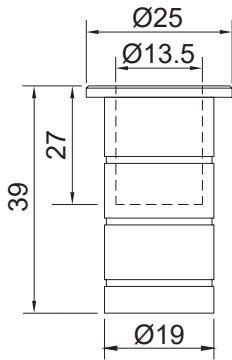

RDF-A-015 / 015A

Dust Proof Socket
Stainless Steel

RDF-A-016

Door Bolt Solid S/S
Stainless Steel

Feature and Data:

- Size : 25×39 mm
- Application : Floor Mounted
- Material : Stainless Steel
- Finish : Satin Stainless Steel

Feature and Data:

- Size : 99×30 mm
- Application : Wooden door
- Material : Stainless Steel #304
- Finish : Satin Stainless Steel, Polished Surface
- Shoot : 13 mm Dia.