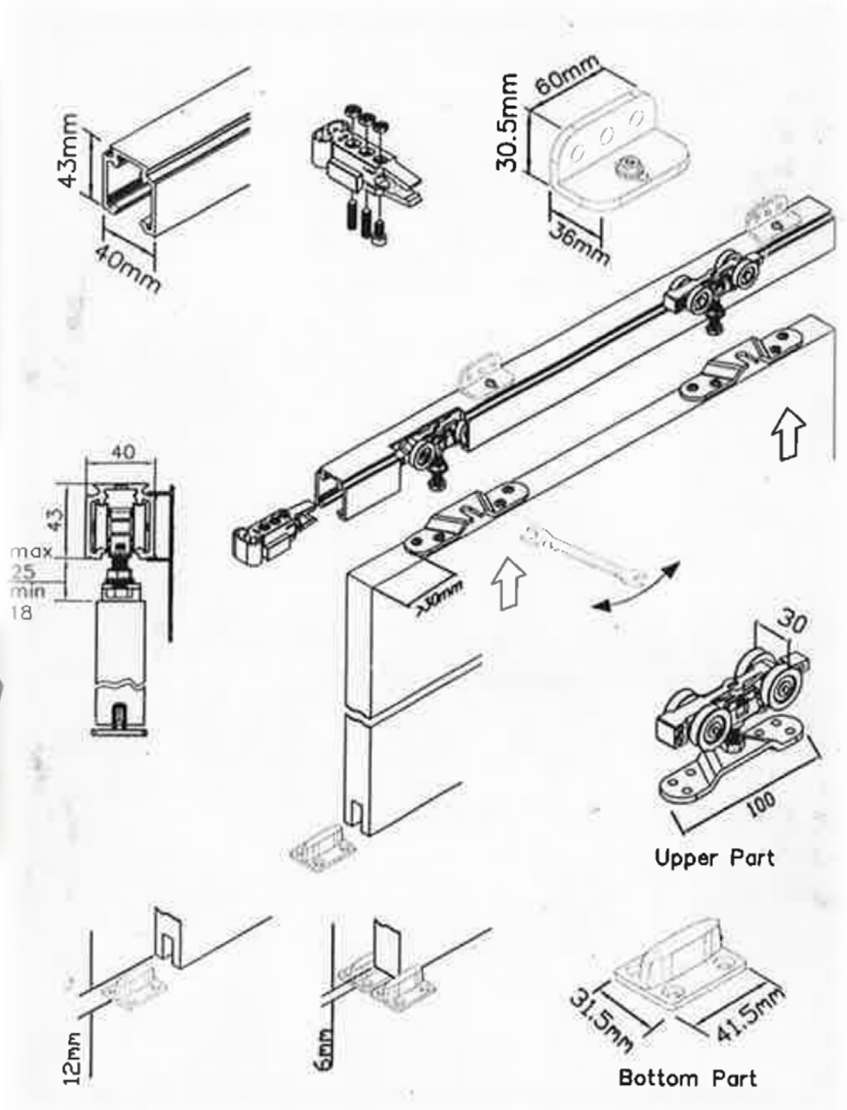

RDS-ST7105
Hanging Rail