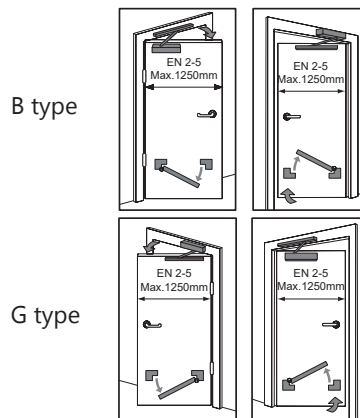

B type

G type