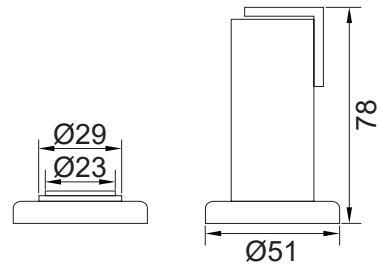

RDF-A-005

Magnet Door Stopper
Stainless Steel

Feature and Data:

- Size : 51×78 mm
- Application : Wall / Floor Mounted
- Material : Stainless Steel
- Finish : Satin Stainless Steel