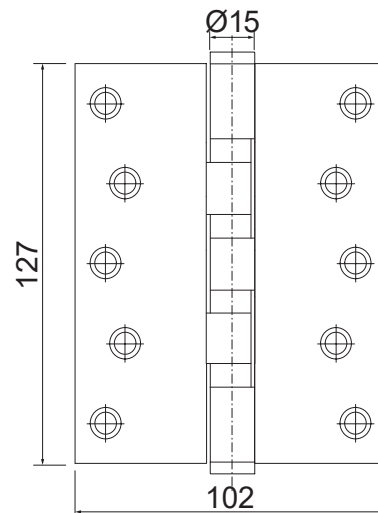

RBH-B-3054-2
SS Hinge and Bearing
SUS #304

RBH-B-3054-4
SS Hinge and Bearing
SUS #304

Feature and Data:

- Size in inch (Height × Width) : 5"×4"
- Size in mm (Height × Width) : 127×102
- Thickness in mm : 3
- Material : Stainless Steel #304
- Ball bearing : 2BB
- Knuckle Ø : 15mm
- Finish : Satin / Polish
- Standard Door : -
- Fire and smoke check doors : -
- Non-handed : -

Feature and Data:

- Size in inch (Height × Width) : 5"×4"
- Size in mm (Height × Width) : 127×102
- Thickness in mm : 3
- Material : Stainless Steel #304
- Ball bearing : 4BB
- Knuckle Ø : 15mm
- Finish : Satin / Polish
- Standard Door : -
- Fire and smoke check doors : -
- Non-handed : -