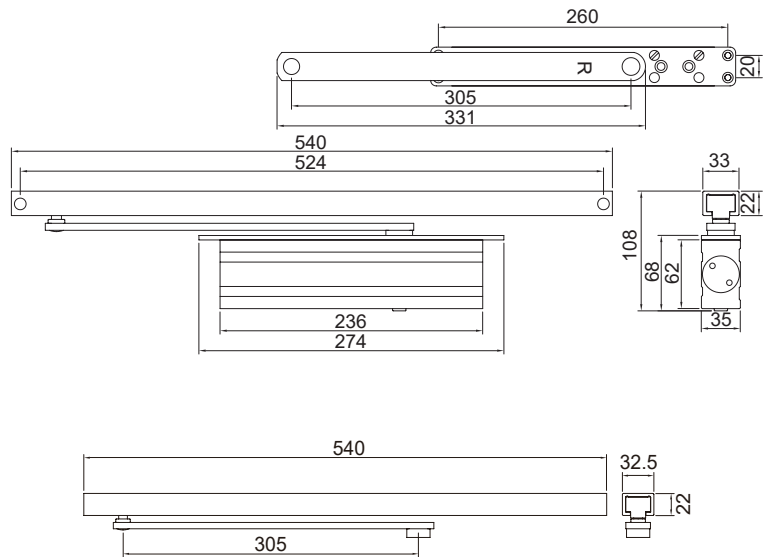

Features:

- Material : Aluminum Alloy coating body
- Handing : Non-handed installation
- Mechanism : Rack & Pinion
- Valves : Thermo-constant valve
- Accessories : Hold open device & track arm & rail
- Direction : Single action door
- Closing speed : Adjustable
- Latching speed : Adjustable

Track arm & rail