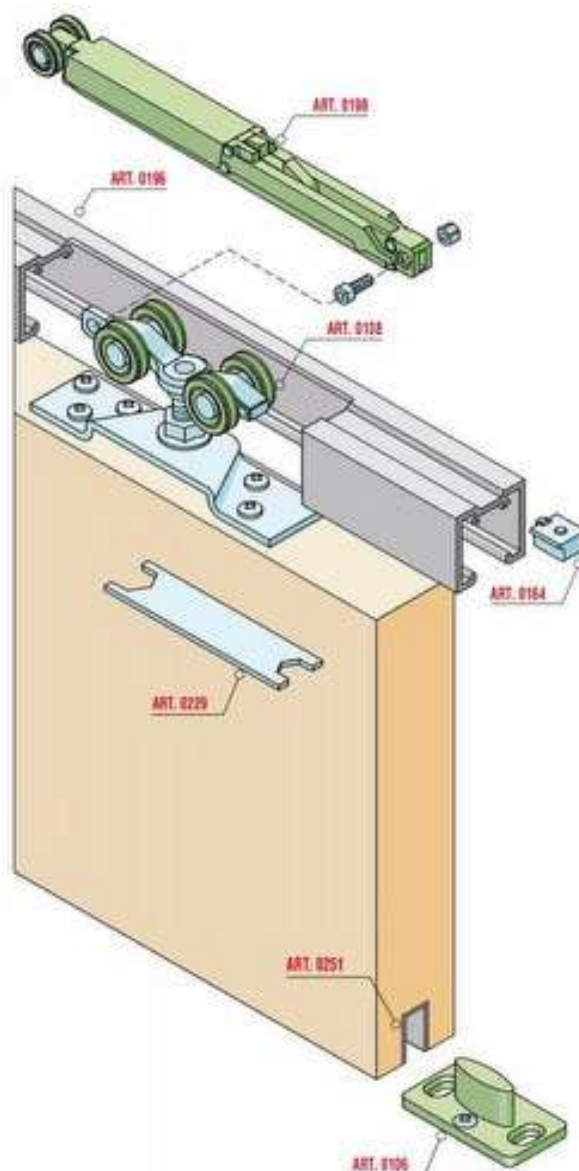

Soft Closing
Smart Design

MADE IN ITALY

108

Technical Data:

- Weight : Max 120 KG
- Max door weight : 120 kg
- Application Door : Wooden Door
- Rail Size : 30 x 32 mm