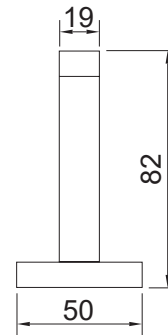

RDF-A-029

Door Stopper
Stainless Steel

Feature and Data:

- Application : Wall / Floor Mounted
- Material : Rubber
- Bumper : Rubber
- Locator Pin : Yes, Twin screw
- Finish : Black Rubber

Feature and Data:

- Size : 50×82 mm
- Application : Wall Mounted
- Material : Stainless Steel and Rubber
- Bumper : Replaceable rubber, Black
- Finish : Satin Stainless Steel