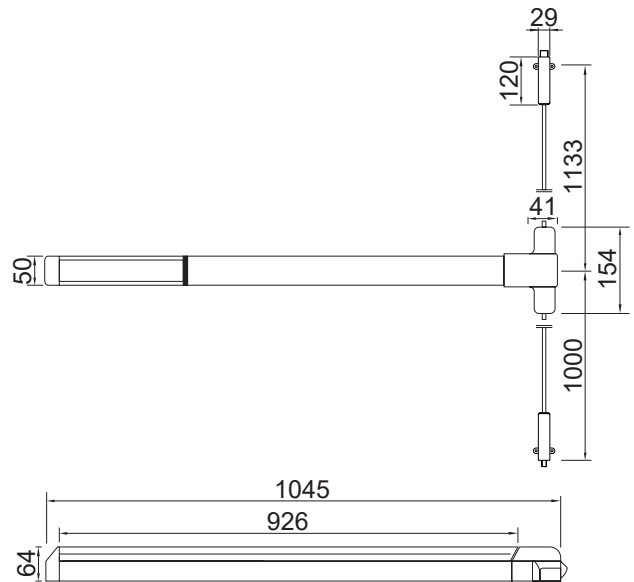

RPB-307
Cylinder Pull
Stainless Steel #304

Feature and Data:

- Lock Point : 2
- Touch Bar : Full length of device, 926 mm
- Door Style : Single and Double door
- Max. Door Weight : 200 kg
- Dogging Device : Optional
- Security Anti-thrust latch : N/A
- Material : Stainless Steel or Steel Powder Coating
- Door Width : 650-1389 mm
- Door Height : 2133 mm
- Door Thickness : 50 mm
- Non-handed : Yes