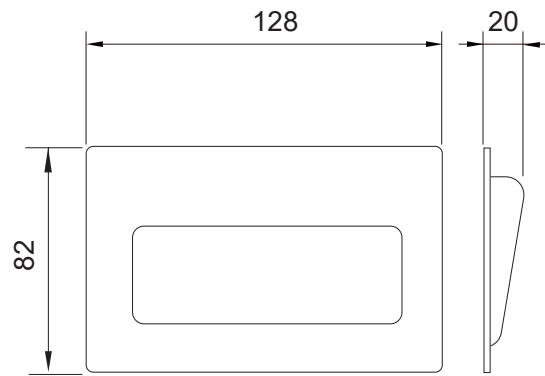

Feature and Data:

- Size : 112×75 mm
- Application : Commercial Door & Residential Door
- Material : Stainless Steel
- Finish : Satin Stainless Steel

Feature and Data:

- Size : 128×82 mm
- Application : Commercial Door & Residential Door
- Material : Stainless Steel
- Finish : Satin Stainless Steel