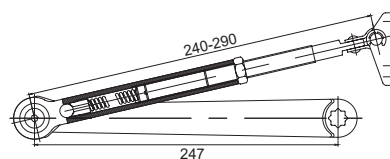

Door Closer

RDC-A-9881

Surface Mounted
Hydraulic Door Closer
Smart Design

Technical Data:

- Adjustable power size : EN 2-6
- Door width : 1400 mm
- Max opening angle : 180°
- Max door weight : 120 kg

Features:

*This option is not covered by the certificate

Finishing:

- Standard Silver colour (aluminum)
- Painted gold, black and white (request)

Standard arm

Parallel bracket

Hold open arm
Non-handed

Metal cover

RDC-A-9882
Surface Mounted
Hydraulic Door Closer
Smart Design

Technical Data:

- Adjustable power size : EN 2-5
- Door width : 1250 mm
- Max opening angle : 180°
- Max door weight : 100 kg

Features:

- Material : Aluminum Alloy coating body
- Handing : Non-handed installation
- Mechanism : Rack & Pinion
- Valves : Thermo-constant valve
- Accessories : Standard arm / Parallel barcket
- Direction : Single action door
- Closing speed : Adjustable
- Latching speed : Adjustable
- Back check : Adjustable