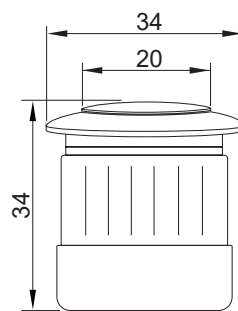

RDF-A-025-A

Push Knob
Zinc Alloy

RDF-A-025-B

Push Knob
Stainless Steel

Feature and Data:

- Size : 34×34 mm
- Application : Sliding door & Flush door
- Material : Zinc Alloy
- Finish : Chrome

Feature and Data:

- Size : 34×34 mm
- Application : Sliding door & Flush door
- Material : Stainless Steel
- Finish : Satin Stainless Steel