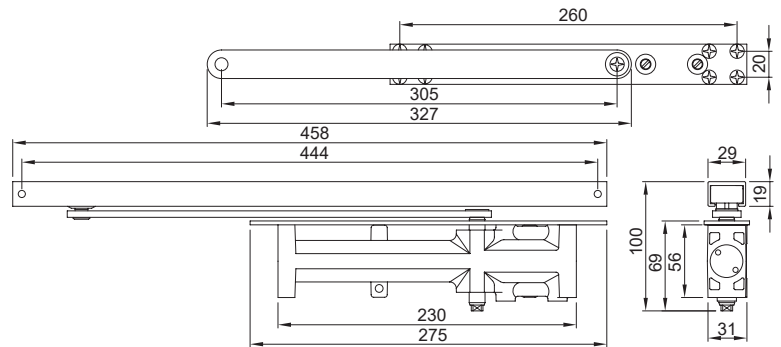

Finishing:

- Standard Silver colour (aluminum)

Track arm & rail