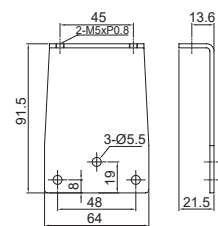

Parallel bracket