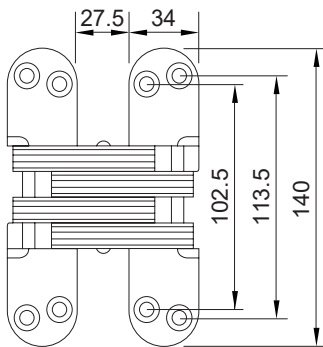

RDH-A-001
Stainless Steel #304

RDH-A-002
Stainless Steel #304

Feature and Data:

- Height : 140 mm
- Width : 34 mm
- Application : Concealed fire Rated
- Material : Stainless Steel #304
- Door thickness : 50 mm
- Door handing : Non-handed (reversible)
- Links : Yes (four sleeve bearing)
- Finish : Satin
- Loading : Max. 50 kg / pcs

Feature and Data:

- Height : 118 mm
- Width : 28 mm
- Application : Concealed fire Rated
- Material : Stainless Steel #304
- Door thickness : 40 mm
- Door handing : Non-handed (reversible)
- Links : Yes (four sleeve bearing)
- Finish : Satin
- Loading : Max. 40 kg / pcs