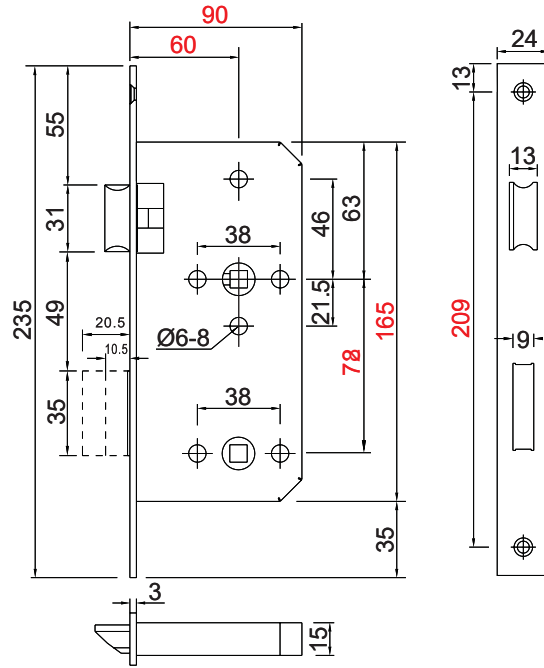

RDL-M-6078-B

Bathroom Lock

Feature and Data:

- Size : 90×235 mm
- Material : Zinc Plated lock case, Stainless Steel 304 latch and bolt
- Double throw : 20 mm
- Bolt projection
- 8 mm square steel follower in steel
- Hole for standard fixings
- Non-handed