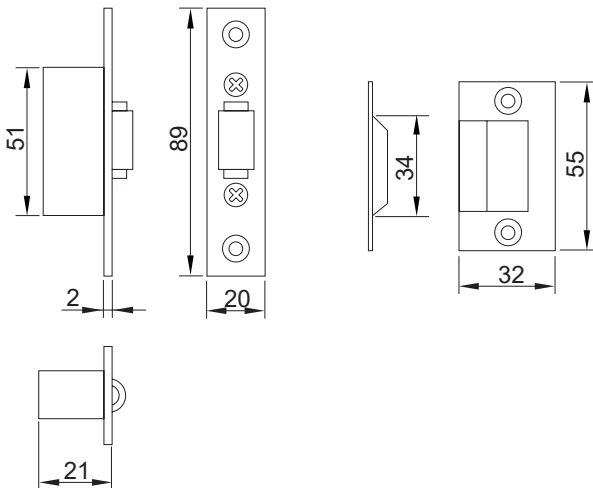

RDF-A-022

**Ball Catch
Stainless Steel**

Feature and Data:

- Size : 20×89 mm
- Application : Sliding door & Flush door
- Material : Stainless Steel
- Finish : Satin Stainless Steel