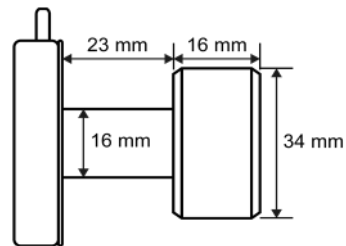

RDL-ML8001

Fingerprint Drawer Lock