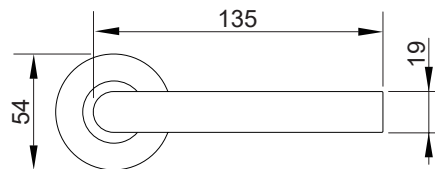

RHH-A-003
Stainless Steel

Feature and Data:

- Size : 135×60 mm
- Application : Commercial Door & Residential Door
- Material : Stainless Steel
- Finish : Satin Stainless Steel

Feature and Data:

- Size : 135×60 mm
- Application : Commercial Door & Residential Door
- Material : Stainless Steel
- Finish : Satin Stainless Steel