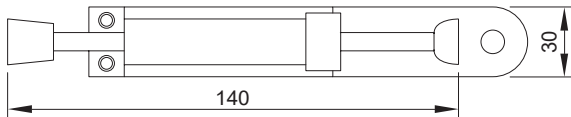

RDF-A-011-140

Mounted Door Stopper
Stainless Steel

RDF-A-011-260

Mounted Door Stopper
Stainless Steel

Feature and Data:

- Size : 140×30 mm
- Application : Door Mounted
- Material : Stainless Steel and Rubber
- Bumper : Replaceable rubber, Black
- Finish : Satin Stainless Steel

Feature and Data:

- Size : 260×30 mm
- Application : Door Mounted
- Material : Stainless Steel and Rubber
- Bumper : Replaceable rubber, Black
- Finish : Satin Stainless Steel