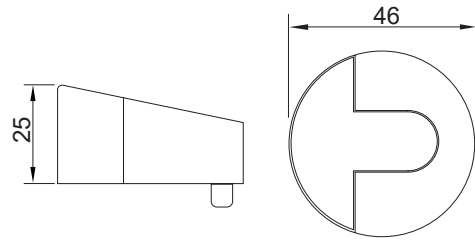

RDF-A-027

**Door Stopper
Stainless Steel**

Feature and Data:

- Size : 46×25 mm
- Application : Floor Mounted
- Material : Stainless Steel and Rubber
- Bumper : Replaceable rubber, Black
- Locator Pin : Yes
- Finish : Satin Stainless Steel