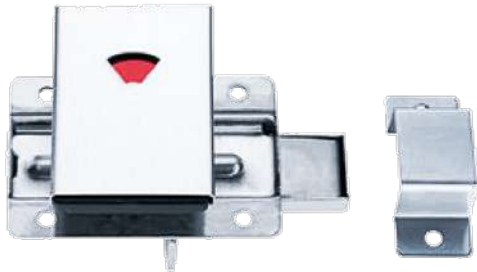

RDF-A-030

**Barrel Bolt with Color Indicator
Stainless Steel**