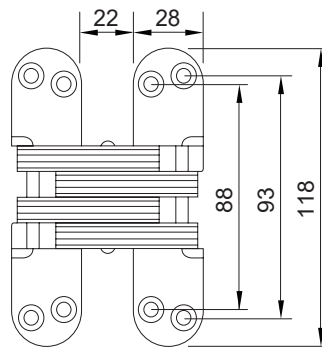

RDH-A-001
Stainless Steel #304

RDH-A-002
Stainless Steel #304

Feature and Data:

- Height : 140 mm
- Width : 34 mm
- Application : Concealed fire Rated
- Material : Stainless Steel #304
- Door thickness : 50 mm
- Door handing : Non-handed (reversible)
- Links : Yes (four sleeve bearing)
- Finish : Satin
- Loading : Max. 50 kg / pcs

Feature and Data:

- Height : 118 mm
- Width : 28 mm
- Application : Concealed fire Rated
- Material : Stainless Steel #304
- Door thickness : 40 mm
- Door handing : Non-handed (reversible)
- Links : Yes (four sleeve bearing)
- Finish : Satin
- Loading : Max. 40 kg / pcs