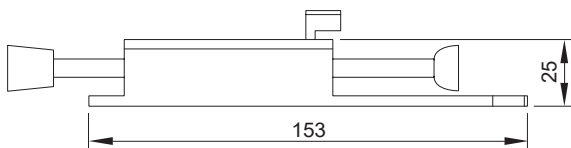

RDF-A-011-140

Mounted Door Stopper
Stainless Steel

RDF-A-011-260

Mounted Door Stopper
Stainless Steel

Feature and Data:

- Size : 140×30 mm
- Application : Door Mounted
- Material : Stainless Steel and Rubber
- Bumper : Replaceable rubber, Black
- Finish : Satin Stainless Steel

Feature and Data:

- Size : 260×30 mm
- Application : Door Mounted
- Material : Stainless Steel and Rubber
- Bumper : Replaceable rubber, Black
- Finish : Satin Stainless Steel