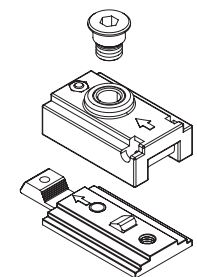

Track arm & rail

Application & Fixing:

- B type : Door mount pull side & transom mount push side
- G type : Door mount push side & transom mount pull side

B type

G type

Metal cover

Cushion

Hold-open device