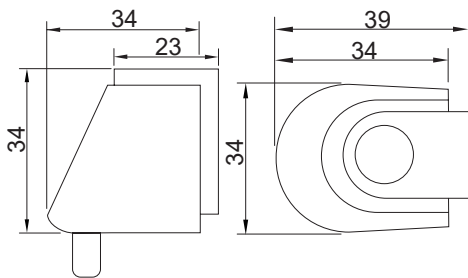

RDF-A-026

**Door Stopper
Stainless Steel**

Feature and Data:

- Size : 39×34 mm
- Application : Floor Mounted
- Material : Stainless Steel and Rubber
- Bumper : Replaceable rubber, Black
- Locator Pin : Yes
- Finish : Satin Stainless Steel