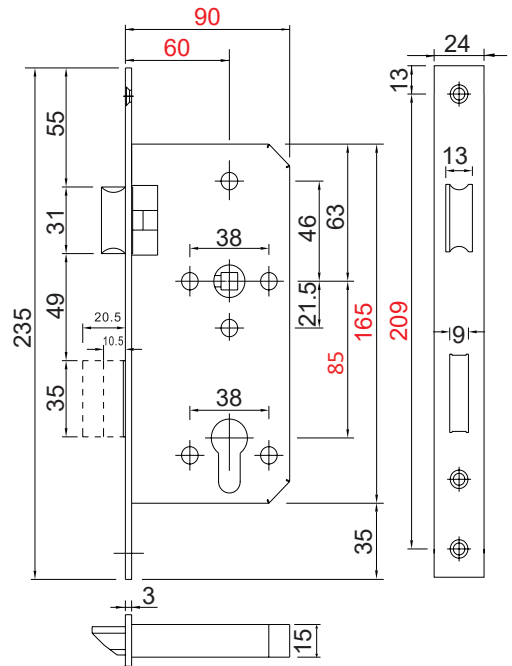

RDL-M-6085-S

Sash Lock

Feature and Data:

- Size : 90×235 mm
- Material : Zinc Plated lock case, Stainless Steel 304 latch and bolt
- Double throw : 20 mm
- Bolt projection
- 8 mm square steel follower in steel
- Hole for standard fixings
- Non-handed