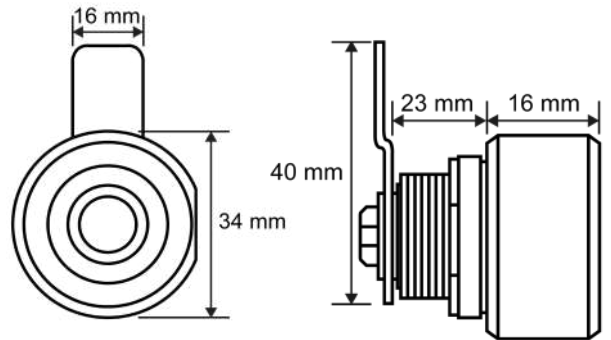

RDL-ML8002

Fingerprint Cam Lock