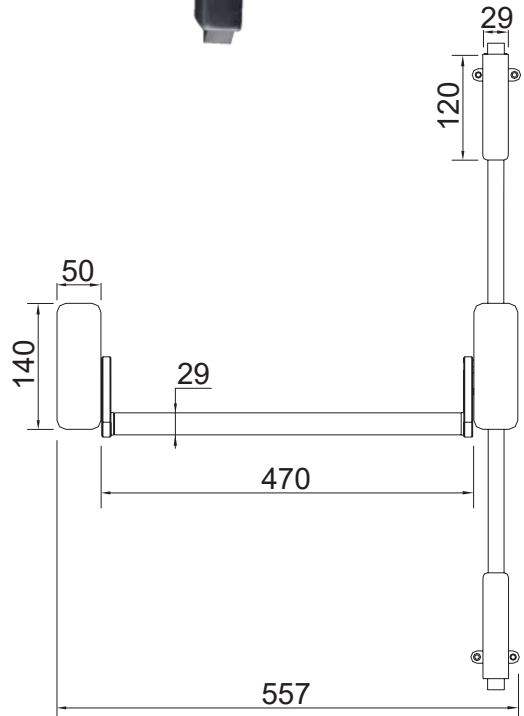

RPB-506
Cylinder Pull
Stainless Steel #304

Feature and Data:

- Lock Point : 2
- Pull Bar : 1000 mm length
- Door Style : Single and Double door
- Max. Door Weight : 200 kg
- Dogging Device : Optional
- Security Anti-thrust latch : N/A
- Material : Stainless Steel or Steel Powder Coating
- Door Width : up to 1500 mm
- Door Height : 2133 mm
- Door Thickness : 50 mm
- Non-handed : Yes