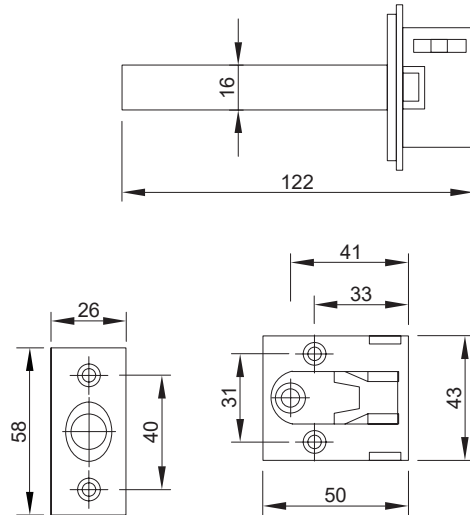

RDF-A-013-S/S

Concealed Door Guard
Stainless Steel

Feature and Data:

- Size : 134×72 mm
- Application : Entrance, Security & Backyard doors
- Installation : Wall Mounted
- Material : Stainless Steel and Rubber
- Finish : Satin Stainless Steel

Feature and Data:

- Size : 50×43 mm
- Application : Door Security
- Installation : Mortised Concealed Fixing
- Material : Stainless Steel
- Chain Length : 75 mm
- Handling : Non Handed
- Door Type : Open-In Swing Doors
- Exterior : Hidden or Nothing is Visible
- Finish : Black, Satin Stainless Steel, PVD
- ●