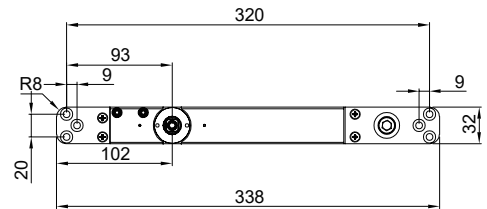

Track arm & rail