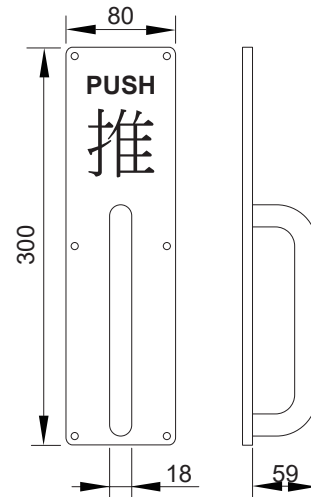

Feature and Data:

- Size : 100×300 mm
- Application : Commercial Door & Residential Door
- Material : Stainless Steel
- Finish : Satin Stainless Steel

RHH-C-100300-3
Stainless Steel

RHH-C-080300-1
Stainless Steel