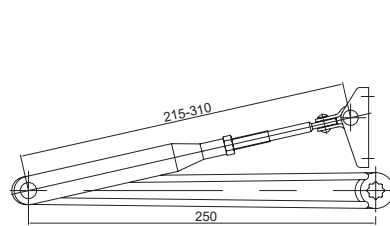

Request /Options:

- Hold open arm
- Stainless steel metal cover
- Stainless steel sheet

Standard arm