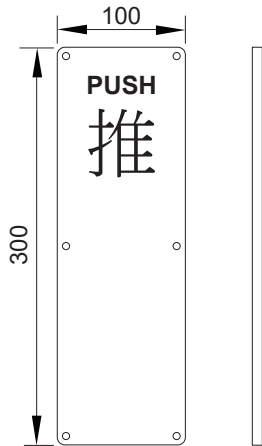

Feature and Data:

- Size : 100×300 mm
- Application : Commercial Door & Residential Door
- Material : Stainless Steel
- Finish : Satin Stainless Steel

RHH-C-100300-3
Stainless Steel

RHH-C-080300-1
Stainless Steel