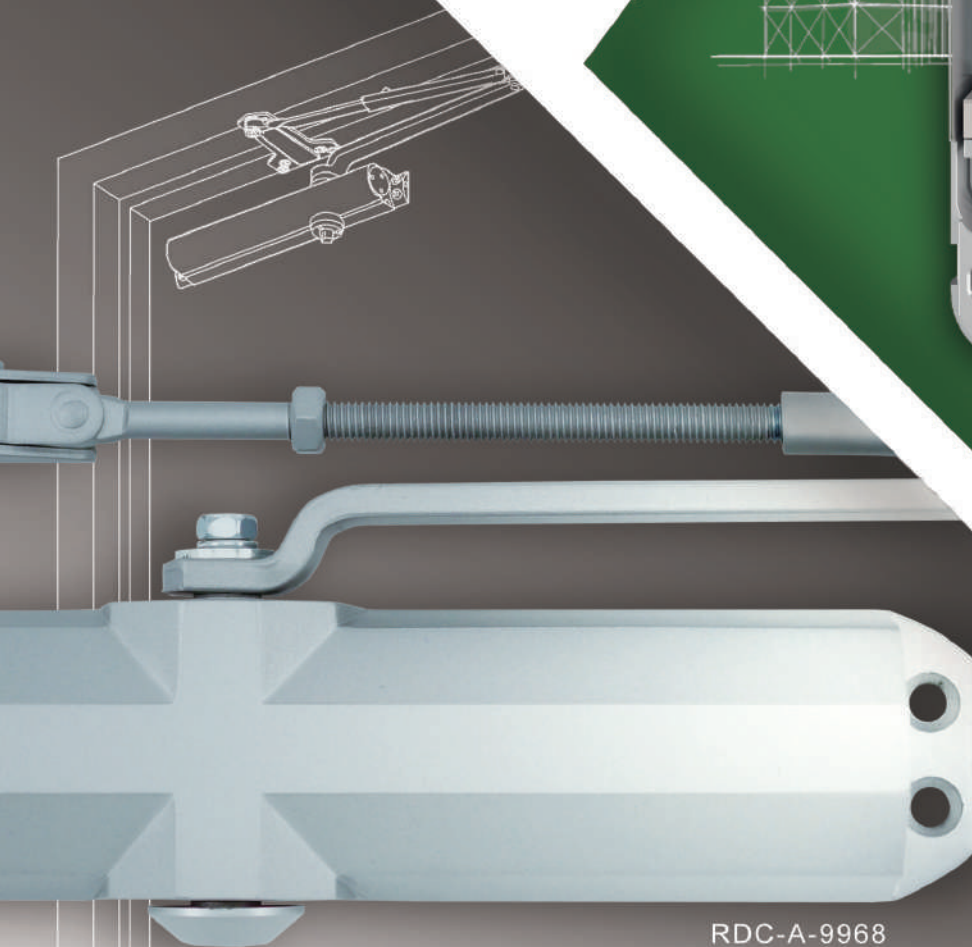

RAPID

Architecture Hardware
Furniture Fittings

RDC-A-9968