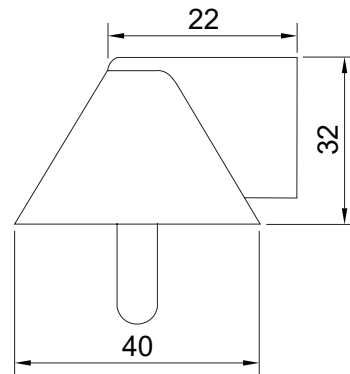

RDF-A-031

Door Stopper
Zinc Alloy

Feature and Data:

- Size : 40×32 mm
- Application : Floor Mounted
- Material : Zinc Alloy and Rubber
- Bumper : Replaceable rubber, Black
- Locator Pin : Yes
- Finish : Chrome