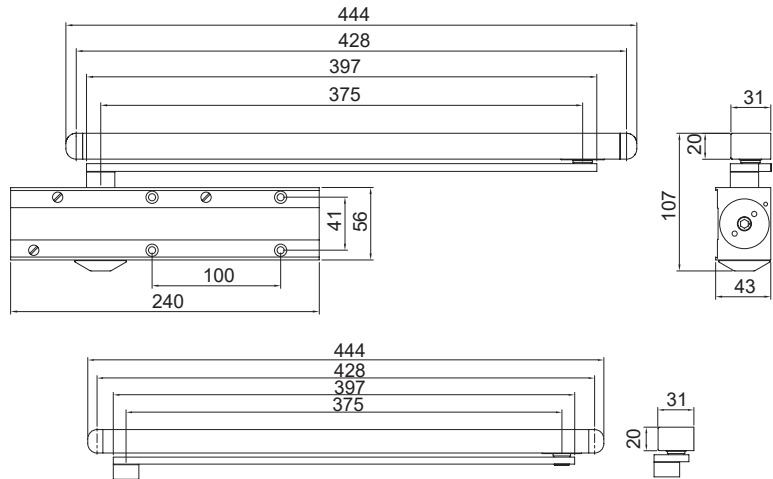

Track arm & rail

Application & Fixing:

- B type : Door mount pull side & transom mount push side
- G type : Door mount push side & transom mount pull side