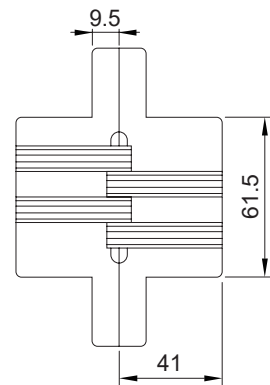

RDH-A-001
Stainless Steel #304

RDH-A-002
Stainless Steel #304

Feature and Data:

- Height : 140 mm
- Width : 34 mm
- Application : Concealed fire Rated
- Material : Stainless Steel #304
- Door thickness : 50 mm
- Door handing : Non-handed (reversible)
- Links : Yes (four sleeve bearing)
- Finish : Satin
- Loading : Max. 50 kg / pcs

Feature and Data:

- Height : 118 mm
- Width : 28 mm
- Application : Concealed fire Rated
- Material : Stainless Steel #304
- Door thickness : 40 mm
- Door handing : Non-handed (reversible)
- Links : Yes (four sleeve bearing)
- Finish : Satin
- Loading : Max. 40 kg / pcs