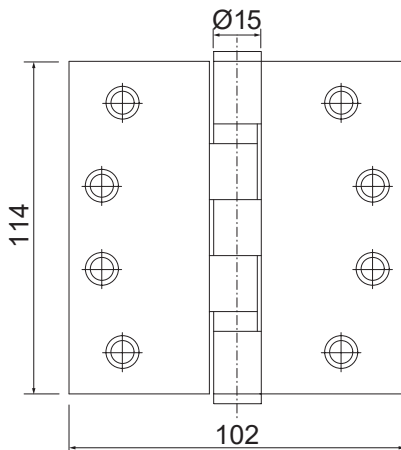

RBH-B-354540-2

SS Hinge and Bearing
SUS #304

RBH-B-304540-2

SS Hinge and Bearing
SUS #304

Feature and Data:

- Size in inch (Height × Width) : 4-½"×4"
- Size in mm (Height × Width) : 114×102
- Thickness in mm : 3.5
- Material : Stainless Steel #304
- Ball bearing : 2BB
- Knuckle Ø : 15mm
- Finish : Satin / Polish
- Standard Door : -
- Fire and smoke check doors : -
- Non-handed : -

Feature and Data:

- Size in inch (Height × Width) : 4-½"×4"
- Size in mm (Height × Width) : 114×102
- Thickness in mm : 3
- Material : Stainless Steel #304
- Ball bearing : 2BB
- Knuckle Ø : 14mm
- Finish : Satin / Polish
- Standard Door : -
- Fire and smoke check doors : -
- Non-handed : -