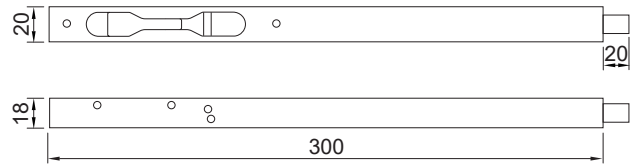

RDF-A-006-12

**Flush Bolt
Stainless Steel #304**

Feature and Data:

- Application : Top & Bottom Bolt for Security
- Material : Stainless Steel #304
- Length : 250 mm
- Bolt : 10 mm Dia.
- Finish : Satin Stainless Steel, Polished Surface

Feature and Data:

- Application : Top & Bottom Bolt for Security
- Material : Stainless Steel #304
- Length : 300 mm
- Bolt : 10 mm Dia.
- Finish : Satin Stainless Steel, Polished Surface