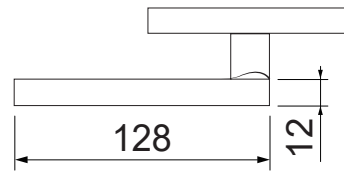

RHH-A-027-85

Stainless Steel

Feature and Data:

- Size : 65×330 mm
- Application : Commercial Door & Residential Door
- Material : Stainless Steel
- Finish : Satin Stainless Steel