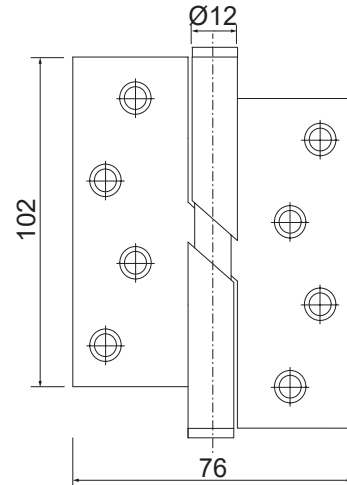

RBH-B-2543-2
SS Hinge and Bearing
SUS #304

RBH-RH-3043
Rising Hinge
Right Hand
SUS #304

Feature and Data:

- Size in inch (Height × Width) : 4"×3"
- Size in mm (Height × Width) : 102×76
- Thickness in mm : 2.5
- Material : Stainless Steel #304
- Ball bearing : 2BB
- Knuckle Ø : 12mm
- Finish : Satin / Polish
- Standard Door : -
- Fire and smoke check doors : -
- Non-handed : -

Feature and Data:

- Size in inch (Height × Width) : 4"×3"
- Size in mm (Height × Width) : 102×76
- Thickness in mm : 2.5
- Material : Stainless Steel #304
- Available : Right hand
- Knuckle Ø : 12mm
- Finish : Satin / Polish
- Standard Door : -
- Fire and smoke check doors : -
- Non-handed : -