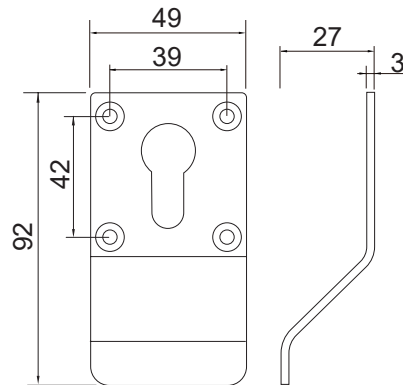

Cylinder Accessories

RLC-C-001

Cylinder Pull
Stainless Steel #304

RLC-C-002

Cylinder Pull
Stainless Steel #304

Feature and Data:

- Application : For circular shape cylinder
- Material : Stainless Steel #304
- Finish : Satin Stainless Steel
- Hole Diameter : 30 mm
- Pull Height : 27 mm