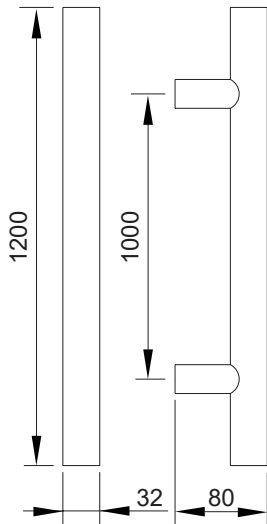

RHH-B-032H

Stainless Steel

Feature and Data:

- Size : 80×1200 mm
- Application : Commercial Door & Residential Door
- Material : Stainless Steel
- Finish : Satin Stainless Steel