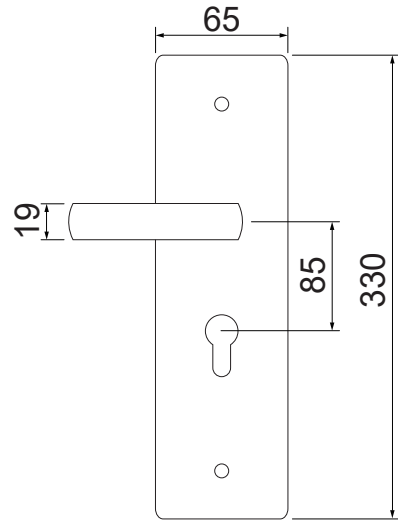

RHH-A-027-85

Stainless Steel

Feature and Data:

- Size : 65×330 mm
- Application : Commercial Door & Residential Door
- Material : Stainless Steel
- Finish : Satin Stainless Steel