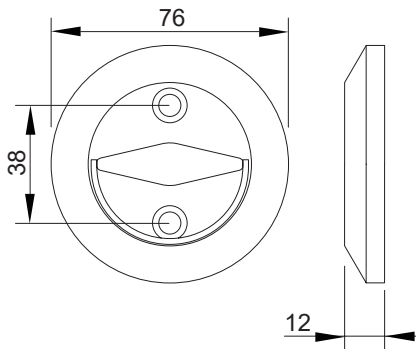

RHH-C-01745

**Thumb Turn
Stainless Steel**

RHH-C-10251

**Furniture Handle
Stainless Steel**

Feature and Data:

- Size : 76×38 mm
- Application : Commercial Door & Residential Door
- Material : Stainless Steel
- Finish : Satin Stainless Steel

Feature and Data:

- Size : 102×51 mm
- Application : Commercial Door & Residential Door
- Material : Stainless Steel
- Finish : Polished Surface