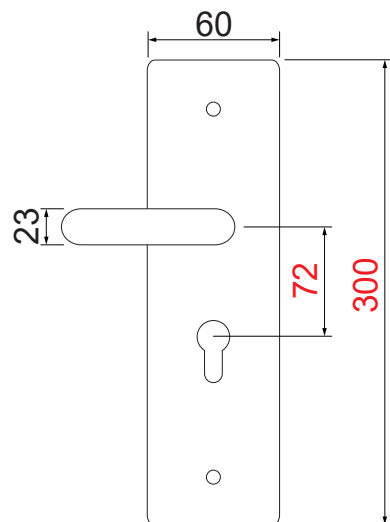

Feature and Data:

- Size : 135×60 mm
- Application : Commercial Door & Residential Door
- Material : Stainless Steel
- Finish : Satin Stainless Steel

RHH-A-005
Stainless Steel

Feature and Data:

- Size : 135×60 mm
- Application : Commercial Door & Residential Door
- Material : Stainless Steel
- Finish : Satin Stainless Steel

RHH-A-027-85

Stainless Steel

Feature and Data:

- Size : 65×330 mm
- Application : Commercial Door & Residential Door
- Material : Stainless Steel
- Finish : Satin Stainless Steel

RHH-A-008-85

Stainless Steel

Feature and Data:

- Size : 65×330 mm
- Application : Commercial Door & Residential Door
- Material : Stainless Steel
- Finish : Satin Stainless Steel

RHH-A-008-72

Stainless Steel

Feature and Data:

- Size : 60×300 mm
- Application : Commercial Door & Residential Door
- Material : Stainless Steel
- Finish : Satin Stainless Steel