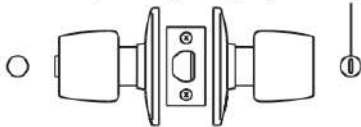

Storeroom Lock

- Application : Storerooms, Machine rooms, equipment room, etc.
  Latchbolt retracted by key outside or by knob/lever inside.

Emergency unlock device
(emergency cylinder)

Bathroom Lock

- Application : Bathrooms, Restrooms, etc.
  Latchbolt retracted by knob/lever from either side unless outside is locked by inside thumbturn.