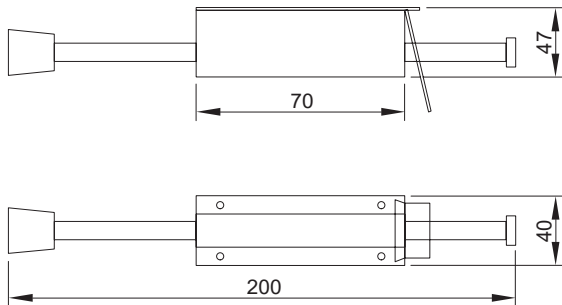

RDF-A-010-200

Mounted Door Stopper
Stainless Steel

Feature and Data:

- Size : 225×47 mm
- Application : Door Mounted
- Material : Stainless Steel and Rubber
- Bumper : Replaceable rubber, Black
- Finish : Satin Stainless Steel