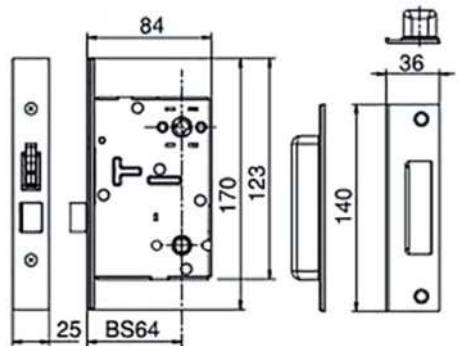

RDL-A-WS200

From Japan
Aluminum Body

Technical Data:

- Size : 72×320 mm
- Door thickness : 50-60 mm
- Backset : 64 mm
- Spacing : 80 mm

Features:

- Application : Commercial Door & Residential Door
- Material : Aluminum body and handle, Stainless
- Steel deadbolt and brass latch
- Handing : Right / Left
- Color : Silver

User Cards

Registration Cards

Mechanical Keys