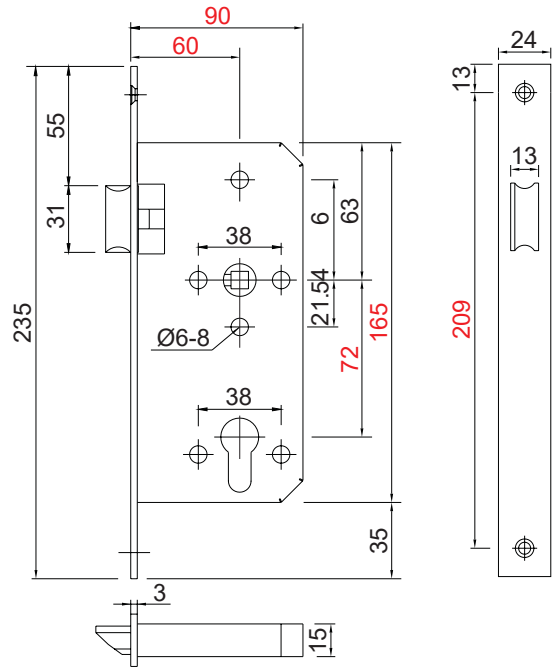

RDL-M-6072-L

Latch Bolt Fire Rated Lock

Feature and Data:

- Size : 90×235 mm
- Material : Zinc Plated lock case, Stainless Steel 304 latch and bolt
- 8 mm square steel follower in steel
- Hole for standard fixings
- Non-handed