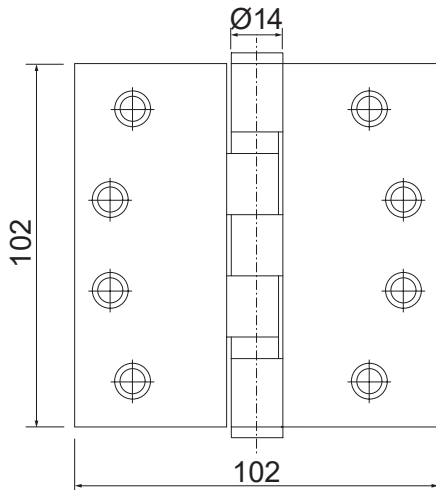

RBH-B-3044-2
SS Hinge and Bearing
SUS #304

RBH-B-3044-4
SS Hinge and Bearing
SUS #304

Feature and Data:

- Size in inch (Height × Width) : 4"×4"
- Size in mm (Height × Width) : 102×102
- Thickness in mm : 3
- Material : Stainless Steel #304
- Ball bearing : 2BB
- Knuckle Ø : 14mm
- Finish : Satin / Polish
- Standard Door : -
- Fire and smoke check doors : -
- Non-handed : -

Feature and Data:

- Size in inch (Height × Width) : 4"×4"
- Size in mm (Height × Width) : 102×102
- Thickness in mm : 3
- Material : Stainless Steel #304
- Ball bearing : 4BB
- Knuckle Ø : 14mm
- Finish : Satin / Polish
- Standard Door : -
- Fire and smoke check doors : -
- Non-handed : -