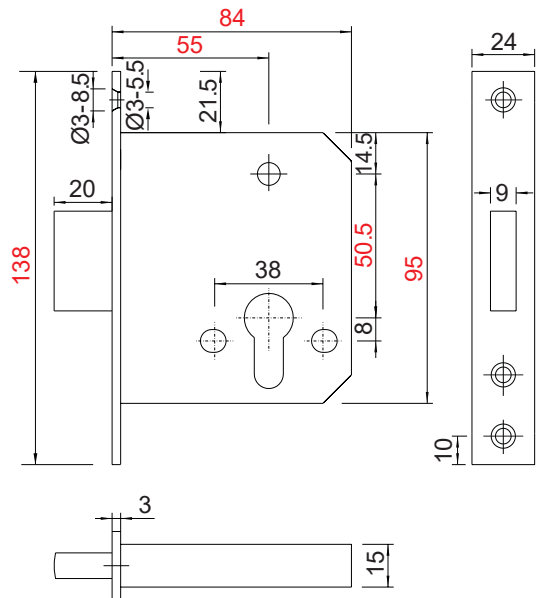

RDL-M-55-D

Dead Bolt Fire Rated Lock

Feature and Data:

- Size : 84×138 mm
- Material : Stainless Steel 304
- Non-handed