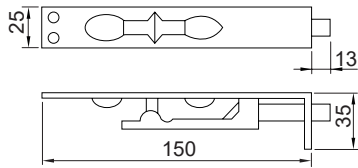

Technical Data:

- Selectable position power size : EN 2-5
- Door width : 1250 mm
- Max opening angle : 180°
- Max door weight : 100 kg

Features:

- Material : Aluminum Alloy coating body
- Handing : Non-handed installation
- Mechanism : Cam action
- Valves : Thermo-constant valve
- Accessories : Track arm & rail
- Direction : Single action door
- Closing speed : Adjustable
- Latching speed : Adjustable
- Back check : Adjustable
- Delay action : Adjustable

Feature and Data:

- Application : Top & Bottom Bolt for Security
- Material : Stainless Steel #304
- Length : 300 mm
- Bolt : 10 mm Dia.
- Finish : Satin Stainless Steel, Polished Surface

RDF-A-007-6

Flush Bolt
Stainless Steel

RDF-A-007-8

Flush Bolt
Stainless Steel

Feature and Data:

- Application : Top & Bottom Bolt for Security
- Material : Stainless Steel
- Length : 150 mm
- Bolt : 10 mm Dia.
- Color : Sliver / Black
- Finish : Satin Stainless Steel, Polished Surface