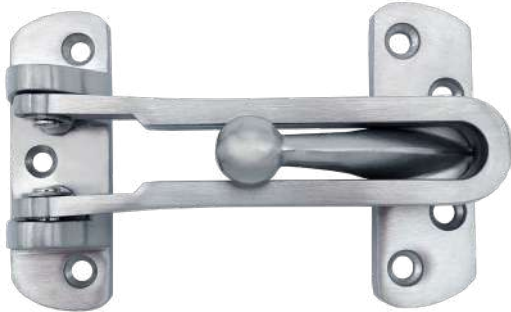

Feature and Data:

- Size : 260×30 mm
- Application : Door Mounted
- Material : Stainless Steel and Rubber
- Bumper : Replaceable rubber, Black
- Finish : Satin Stainless Steel

RDF-A-012

**Door Guard
Stainless Steel**

RDF-A-012A

**Door Guard
Stainless Steel**

Feature and Data:

- Size : 108×64 mm
- Application : Entrance, Security & Backyard doors
- Installation : Wall Mounted
- Material : Stainless Steel
- Finish : Satin Stainless Steel