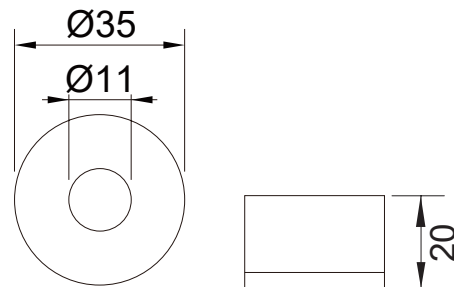

RDF-A-034

Mounted Door Stopper
Stainless Steel

Feature and Data:

- Size : 36×40 mm
- Application : Floor Mounted
- Material : Stainless Steel and Rubber
- Bumper : Replaceable rubber, Black
- Finish : Satin Stainless Steel

Feature and Data:

- Size : 35×20 mm
- Application : Floor Mounted
- Material : Stainless Steel and Rubber
- Bumper : Replaceable rubber, Black
- Finish : Satin Stainless Steel