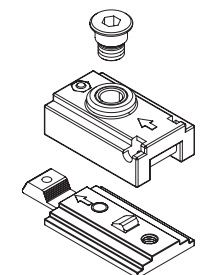

Technical Data:

- Selectable position power size : EN 2-5
- Door width : 1250 mm
- Max opening angle : 180°
- Max door weight : 100 kg

Features:

- Material : Aluminum Alloy coating body
- Handing : Non-handed installation
- Mechanism : Cam action
- Valves : Thermo-constant valve
- Accessories : Track arm & rail
- Direction : Single action door
- Closing speed : Adjustable
- Latching speed : Adjustable
- Back check : Adjustable
- Delay action : Adjustable

Track arm & rail

Application & Fixing:

- B type : Door mount pull side & transom mount push side
- G type : Door mount push side & transom mount pull side

B type

G type

Cushion

Hold-open device

Request /Options: