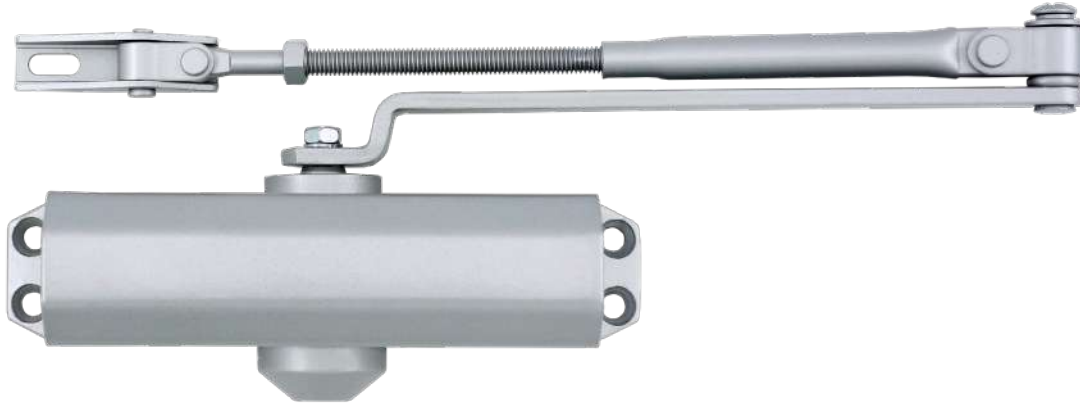

Door Closer

RDC-A-9881

Surface Mounted
Hydraulic Door Closer
Smart Design

Technical Data:

- Adjustable power size : EN 2-6
- Door width : 1400 mm
- Max opening angle : 180°
- Max door weight : 120 kg

Features:

Standard arm

Parallel bracket

Hold open arm
Non-handed

Metal cover

RDC-A-9903

Surface Mounted
Hydraulic Door Closer
Smart Design

Technical Data:

- Selectable position power size : En 2 ; En 3 ; En 4
- Door width : 870 mm ; 950 mm ; 1100 mm
- Max opening angle : 160° ; 160° ; 145°
- Max door weight : 68 kg

Features:

- Material : Die cast Aluminum housing
- Handing : Non-handed installation
- Mechanism : Rack & Pinion
- Valves : Thermo-constant valve
- Accessories : Standard arm / Parallel barcket
- Direction : Single action door
- Closing speed : Adjustable
- Latching speed : Adjustable