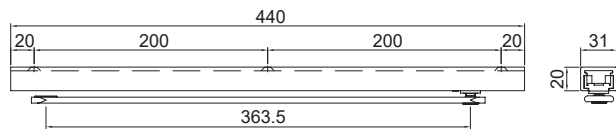

Track arm & rail