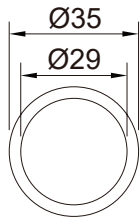

RDF-A-003

Mounted Door Stopper
Zinc Alloy and Stainless Steel

RDF-A-004-70

Ball Catch
Stainless Steel

Feature and Data:

- Size : 35×40 mm
- Application : Floor Mounted
- Material : Stainless Steel and Rubber
- Bumper : Replaceable rubber, Black
- Finish : Satin Stainless Steel

Feature and Data:

- Size : 70×18 mm
- Application : Sliding Door / Invisible Door
- Material : Stainless Steel
- Finish : Satin Stainless Steel