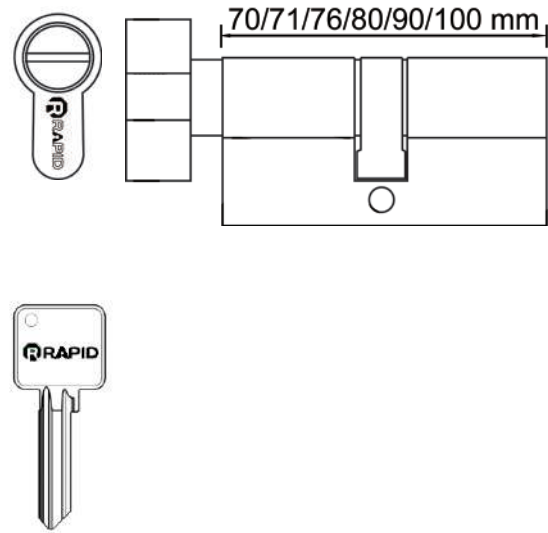

114

Technical Data:

- Size : 70 / 71 / 76 / 80 / 90 / 100 mm
- Door thickness : 70 mm

RDL-ML7522/23B/24/ML7531
 Cylinder Lock With Thumbturn
 Dimple Key

Technical Data:

- Solid Brass Cylinder
- Size : 70 / 71 / 76 / 80 / 90 / 100 mm
- Door thickness : 70 mm