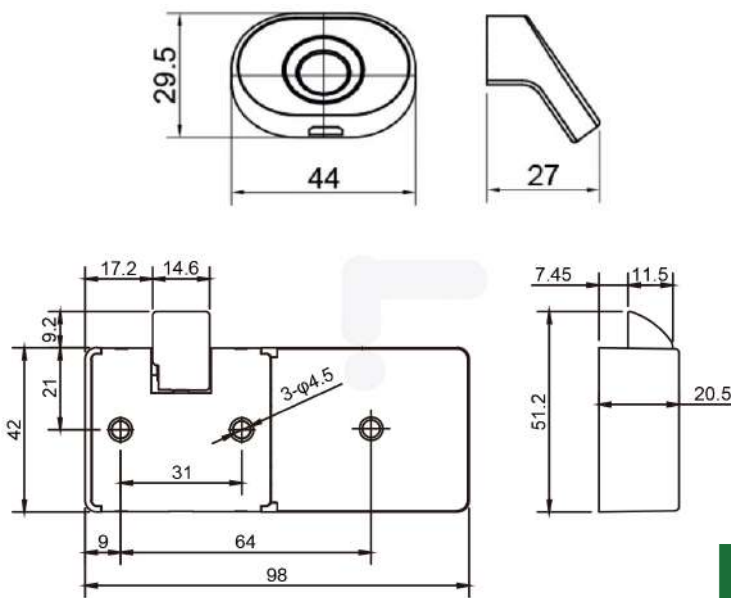

RDL-F115

Smart Furniture Lock

151

Feature and Data:

- Size : 29.5 x 44 x 27 mm
- fingerprint capacity : 20
- Panel Material: Zinc alloy
- Unlocking Way: Fingerprint, E-key
- Power Supply Method : 3*AAA alkaline batteries
- Supply Voltage : 4.5V
- Static Current : ≤ 30uA
- Battery Life : More than 1 year (used 10 times a day)