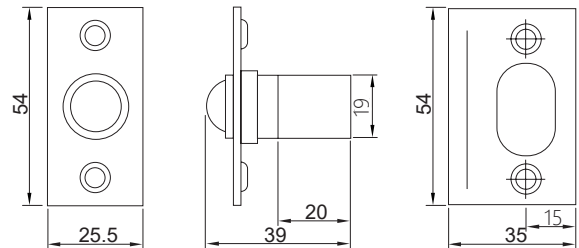

Feature and Data:

- Size : 120×45 mm
- Application : Wooden door
- Material : Stainless Steel
- Finish : Satin Stainless Steel, Polished Surface
- Shoot : 10 mm Dia.

Feature and Data:

- Size : 46×46 mm
- Application : Floor Mounted
- Material : Stainless Steel and Rubber
- Bumper : Replaceable rubber, Black
- Locator Pin : Yes
- Finish : Satin Stainless Steel

Feature and Data:

- Size : 46×96 mm
- Application: Wall Mounted
- Material : Stainless Steel and Rubber
- Bumper : Replaceable rubber, Black
- Finish : Satin Stainless Steel

RDF-A-022

**Ball Catch
Stainless Steel**

Feature and Data:

- Size : 20×89 mm
- Application : Sliding door & Flush door
- Material : Stainless Steel
- Finish : Satin Stainless Steel

RDF-A-023

**Ball Catch
Stainless Steel**

Feature and Data:

- Size : 25.5×54 mm
- Application : Sliding door & Flush door
- Material : Stainless Steel
- Finish : Satin Stainless Steel, Polished Surface