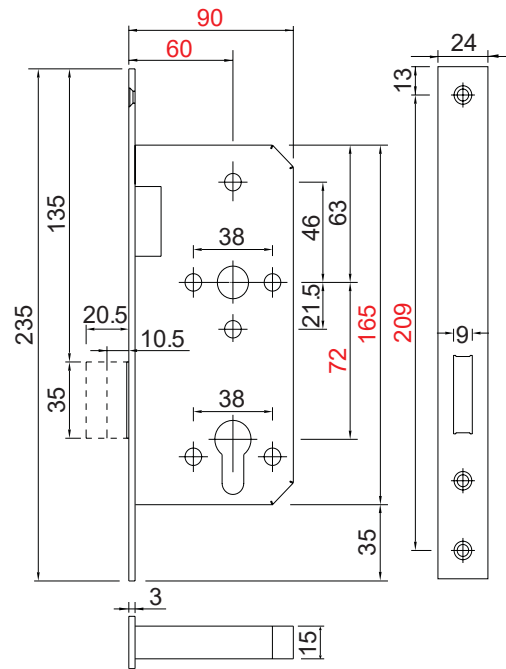

RDL-M-6072-D

Dead Bolt Lock

Feature and Data:

- Size : 90×235 mm
- Material : Zinc Plated lock case, Stainless Steel 304 latch and bolt
- Double throw : 20 mm
- Bolt projection
- 8 mm square steel follower in steel
- Hole for standard fixings
- Non-handed