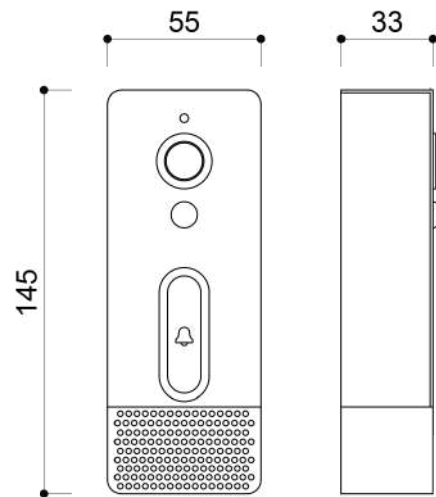

RDF-DDV-205

Smart Door bell