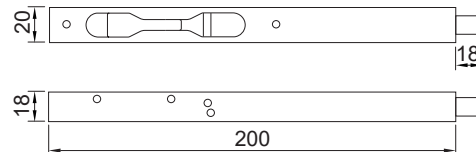

RDF-A-006-6

Flush Bolt
Stainless Steel #304

RDF-A-006-8

Flush Bolt
Stainless Steel #304

Feature and Data:

- Application : Top & Bottom Bolt for Security
- Material : Stainless Steel #304
- Length : 150 mm
- Bolt : 10 mm Dia.
- Finish : Satin Stainless Steel, Polished Surface

Feature and Data:

- Application : Top & Bottom Bolt for Security
- Material : Stainless Steel #304
- Length : 200 mm
- Bolt : 10 mm Dia.
- Finish : Satin Stainless Steel, Polished Surface