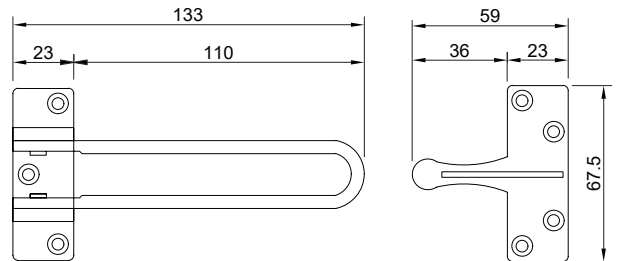

RDF-A-012

**Door Guard
Stainless Steel**

RDF-A-012A

**Door Guard
Stainless Steel**

Feature and Data:

- Size : 108×64 mm
- Application : Entrance, Security & Backyard doors
- Installation : Wall Mounted
- Material : Stainless Steel
- Finish : Satin Stainless Steel

Feature and Data:

- Size : 133×67.5 mm
- Application : Entrance, Security & Backyard doors
- Installation : Wall Mounted
- Material : Stainless Steel and Rubber
- Finish : Satin Stainless Steel