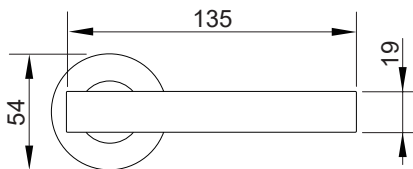

RHH-A-005
Stainless Steel

Feature and Data:

- Size : 135×60 mm
- Application : Commercial Door & Residential Door
- Material : Stainless Steel
- Finish : Satin Stainless Steel