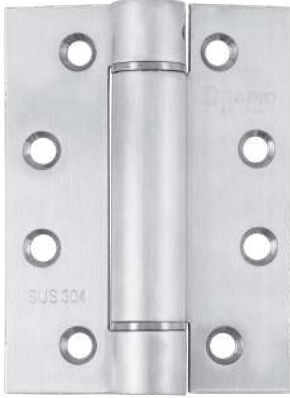

RBH-SH-3043

Spring Hinge
SUS #304

RBH-SH-3044

Spring Hinge
SUS #304

Feature and Data:

- Size in inch (Height × Width) : 4"×3"
- Size in mm (Height × Width) : 102×76
- Thickness in mm : 3
- Material : Stainless Steel #304
- Knuckle Ø : 19mm
- Finish : Satin / Polish
- Standard Door : -
- Fire and smoke check doors : -
- Non-handed : -

Feature and Data:

- Size in inch (Height × Width) : 4"×4"
- Size in mm (Height × Width) : 102×102
- Thickness in mm : 3
- Material : Stainless Steel #304
- Knuckle Ø : 19mm
- Finish : Satin / Polish
- Standard Door : -
- Fire and smoke check doors : -
- Non-handed : -