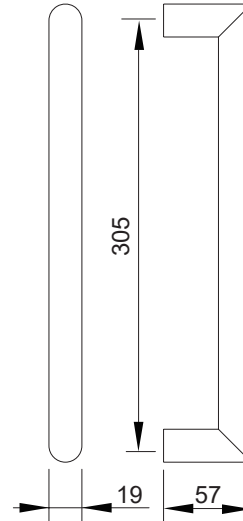

RHH-B-019205

Stainless Steel #304

RHH-B-019305

Stainless Steel #304

Feature and Data:

- Size : 57×205 mm
- Application : Commercial Door & Residential Door
- Material : Stainless Steel #304
- Finish : Satin Stainless Steel

Feature and Data:

- Size : 57×305 mm
- Application : Commercial Door & Residential Door
- Material : Stainless Steel #304
- Finish : Satin Stainless Steel