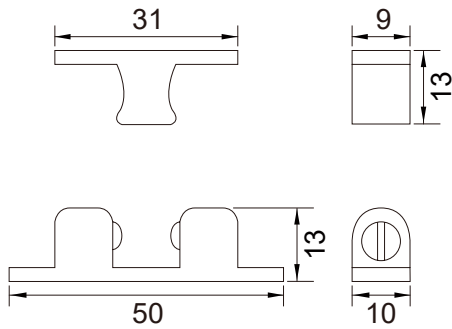

Standard arm

Parallel bracket

Hold open arm
Non-handed

Metal cover

RDC-A-9903

Surface Mounted
Hydraulic Door Closer
Smart Design

Technical Data:

- Selectable position power size : En 2 ; En 3 ; En 4
- Door width : 870 mm ; 950 mm ; 1100 mm
- Max opening angle : 160° ; 160° ; 145°
- Max door weight : 68 kg

Technical Data:

- Selectable position power size : EN 2-5
- Door width : 1250 mm
- Max opening angle : 180°
- Max door weight : 100 kg

Features:

- Material : Aluminum Alloy coating body
- Handing : Non-handed installation
- Mechanism : Cam action
- Valves : Thermo-constant valve
- Accessories : Track arm & rail
- Direction : Single action door
- Closing speed : Adjustable
- Latching speed : Adjustable
- Back check : Adjustable
- Delay action : Adjustable

Feature and Data:

- Size : 120×45 mm
- Application : Wooden door
- Material : Stainless Steel
- Finish : Satin Stainless Steel, Polished Surface
- Shoot : 10 mm Dia.

Feature and Data:

- Size : 46×46 mm
- Application : Floor Mounted
- Material : Stainless Steel and Rubber
- Bumper : Replaceable rubber, Black
- Locator Pin : Yes
- Finish : Satin Stainless Steel

Feature and Data:

- Size : 70×18 mm
- Application : Sliding Door / Invisible Door
- Material : Stainless Steel
- Finish : Satin Stainless Steel

RDF-A-004-42

Ball Catch
Stainless Steel

Feature and Data:

- Size : 50×13 mm
- Application : Sliding Door / Invisible Door
- Material : Stainless Steel
- Finish : Satin Stainless Steel