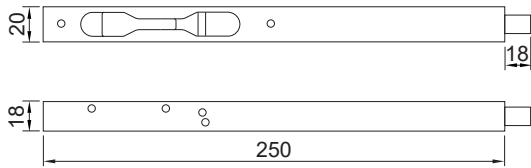

RDF-A-006-10

**Flush Bolt
Stainless Steel #304**