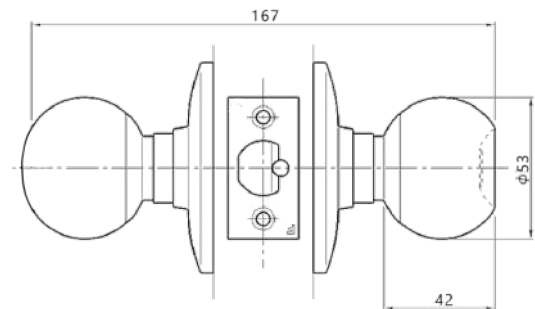

RDC-ML-5204A

Passage Lock

Technical Data:

- Backset : 60 mm , 70 mm
- Door thickness : 45 mm - 64 mm
- Cylinder : 5 pin tumblers (E , F type knob)
- Keying : MK , GMK , KA Available
- Knob : Stainless Steel

Features:

- Wide range of applications
- Smooth and easy operation
- Automatically locking for convenience
- Easy installation

Technical Data:

- Backset : 60 mm , 70 mm
- Door thickness : 45 mm - 64 mm
- Cylinder : Pin tumblers
- Keying : MK , GMK , KA Available
- Knob : Stainless Steel

Features:

- Wide range of applications
- Smooth and easy operation
- Automatically locking for convenience
- Easy installation