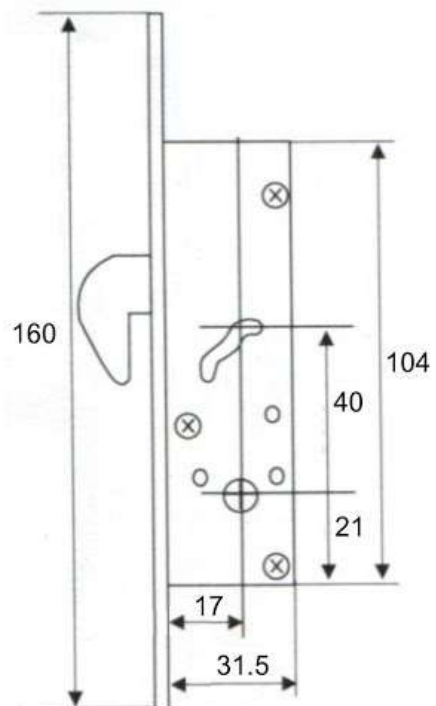

Feature and Data:

- Size : 160 x 40 mm x 20 mm
- Backset : 20mm
- Dead Lock
- Gross Key
- 3 keys