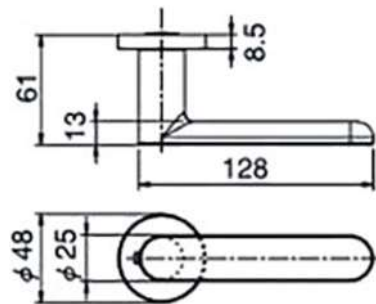

RDL-A-WS200

From Japan
Aluminum Body

Technical Data:

- Size : 72×320 mm
- Door thickness : 50-60 mm
- Backset : 64 mm
- Spacing : 80 mm

Features:

- Application : Commercial Door & Residential Door
- Material : Aluminum body and handle, Stainless
- Steel deadbolt and brass latch
- Handing : Right / Left
- Color : Silver

User Cards

Registration Cards

Mechanical Keys