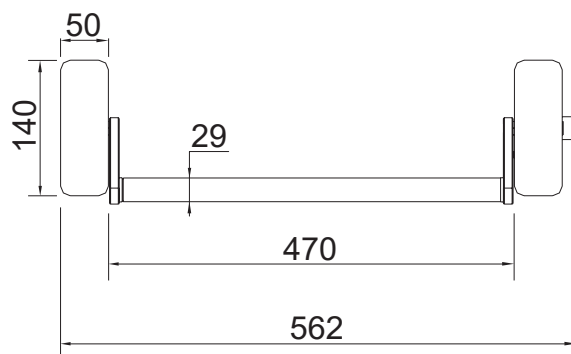

Feature and Data:

- Lock Point : 1
- Pull Bar : 1000 mm length
- Door Style : Single and Double door
- Max. Door Weight : 200 kg
- Dogging Device : Optional
- Security Anti-thrust latch : N/A
- Material : Stainless Steel or Steel Powder Coating
- Door Width : up to 1500 mm
- Door Height : 2133 mm
- Door Thickness : 50 mm
- Non-handed : Yes