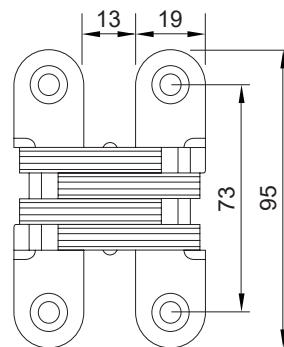

RDH-A-003
Stainless Steel #304

RDH-A-004
Zinc Alloy

Feature and Data:

- Height : 118 mm
- Width : 25 mm
- Application : Concealed fire Rated
- Material : Stainless Steel #304
- Door thickness : 35 mm
- Door handing : Non-handed (reversible)
- Links : Yes (four sleeve bearing)
- Finish : Satin
- Loading : Max. 30 kg / pcs

Feature and Data:

- Height : 95 mm
- Width : 19 mm
- Application : Concealed fire Rated
- Material : Zinc Alloy
- Door thickness : 30 mm
- Door handing : Non-handed (reversible)
- Links : Yes (four sleeve bearing)
- Finish : Chrome
- Loading : Max. 25 kg / pcs