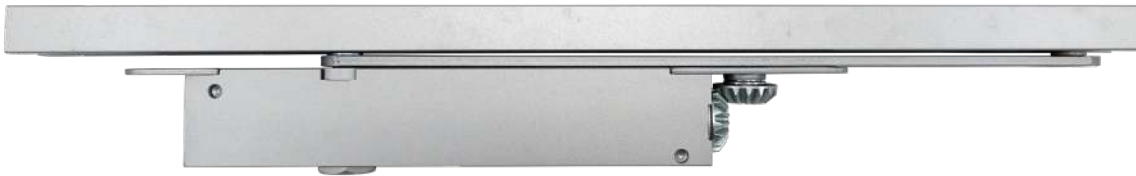

RDC-C-9396

Concealed Cam Action Door Closer
Slide Track Arm

Technical Data:

- Selectable position power size : EN 2-4
- Door width : 1100 mm
- Max opening angle : 120°
- Max door weight : 80 kg

Features:

- Material : Aluminum Alloy coating body
- Handing : Non-handed installation
- Mechanism : Cam action
- Valves : Thermo-constant valve
- Accessories : Track & rail
- Direction : Single action door
- Closing speed : Adjustable
- Latching speed : Adjustable
- Door with 40mm or above thickness requirements

Application & Fixing:

- Concealed in door
- Concealed in transom

Request /Options:

- Hold-open device
- Electric control (EHO)
  (electromagnetic hold-open application)

Finishing:

- Standard Silver colour (aluminum)