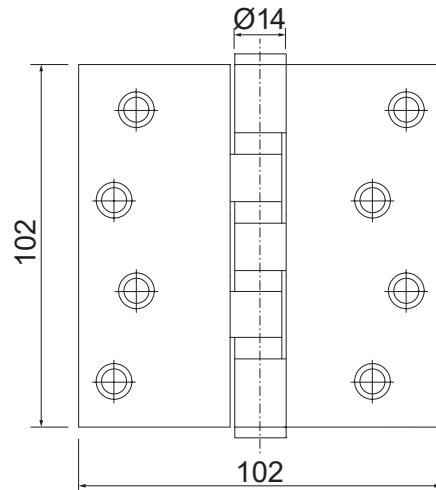

RBH-B-3044-2
SS Hinge and Bearing
SUS #304

RBH-B-3044-4
SS Hinge and Bearing
SUS #304

Feature and Data:

- Size in inch (Height × Width) : 4"×4"
- Size in mm (Height × Width) : 102×102
- Thickness in mm : 3
- Material : Stainless Steel #304
- Ball bearing : 2BB
- Knuckle Ø : 14mm
- Finish : Satin / Polish
- Standard Door : -
- Fire and smoke check doors : -
- Non-handed : -

Feature and Data:

- Size in inch (Height × Width) : 4"×4"
- Size in mm (Height × Width) : 102×102
- Thickness in mm : 3
- Material : Stainless Steel #304
- Ball bearing : 4BB
- Knuckle Ø : 14mm
- Finish : Satin / Polish
- Standard Door : -
- Fire and smoke check doors : -
- Non-handed : -