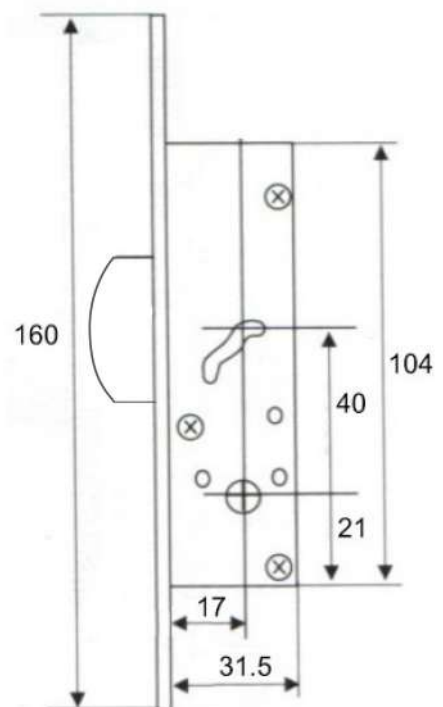

Feature and Data:

- Size : 160 x 40 mm x 20 mm
- Backset : 20mm
- Dead Lock
- Gross Key
- 3 keys