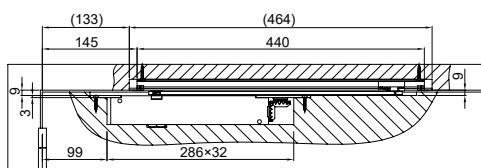

RDC-C-9396

Concealed Cam Action Door Closer
Slide Track Arm

Technical Data:

- Selectable position power size : EN 2-4
- Door width : 1100 mm
- Max opening angle : 120°
- Max door weight : 80 kg

Features:

- Material : Aluminum Alloy coating body
- Handing : Non-handed installation
- Mechanism : Cam action
- Valves : Thermo-constant valve
- Accessories : Track & rail
- Direction : Single action door
- Closing speed : Adjustable
- Latching speed : Adjustable
- Door with 40mm or above thickness requirements

Application & Fixing:

- Concealed in door
- Concealed in transom

Request /Options:

- Hold-open device
- Electric control (EHO)
  (electromagnetic hold-open application)

Finishing:

- Standard Silver colour (aluminum)

Door Mount