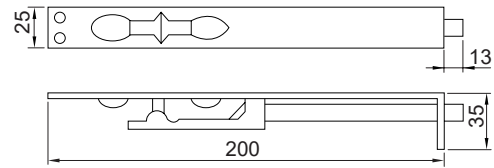

Technical Data:

- Selectable position power size : EN 2-5
- Door width : 1250 mm
- Max opening angle : 180°
- Max door weight : 100 kg

Features:

- Material : Aluminum Alloy coating body
- Handing : Non-handed installation
- Mechanism : Cam action
- Valves : Thermo-constant valve
- Accessories : Track arm & rail
- Direction : Single action door
- Closing speed : Adjustable
- Latching speed : Adjustable
- Back check : Adjustable
- Delay action : Adjustable

Feature and Data:

- Application : Top & Bottom Bolt for Security
- Material : Stainless Steel #304
- Length : 300 mm
- Bolt : 10 mm Dia.
- Finish : Satin Stainless Steel, Polished Surface

RDF-A-007-6

Flush Bolt
Stainless Steel

RDF-A-007-8

Flush Bolt
Stainless Steel

Feature and Data:

- Application : Top & Bottom Bolt for Security
- Material : Stainless Steel
- Length : 150 mm
- Bolt : 10 mm Dia.
- Color : Sliver / Black
- Finish : Satin Stainless Steel, Polished Surface