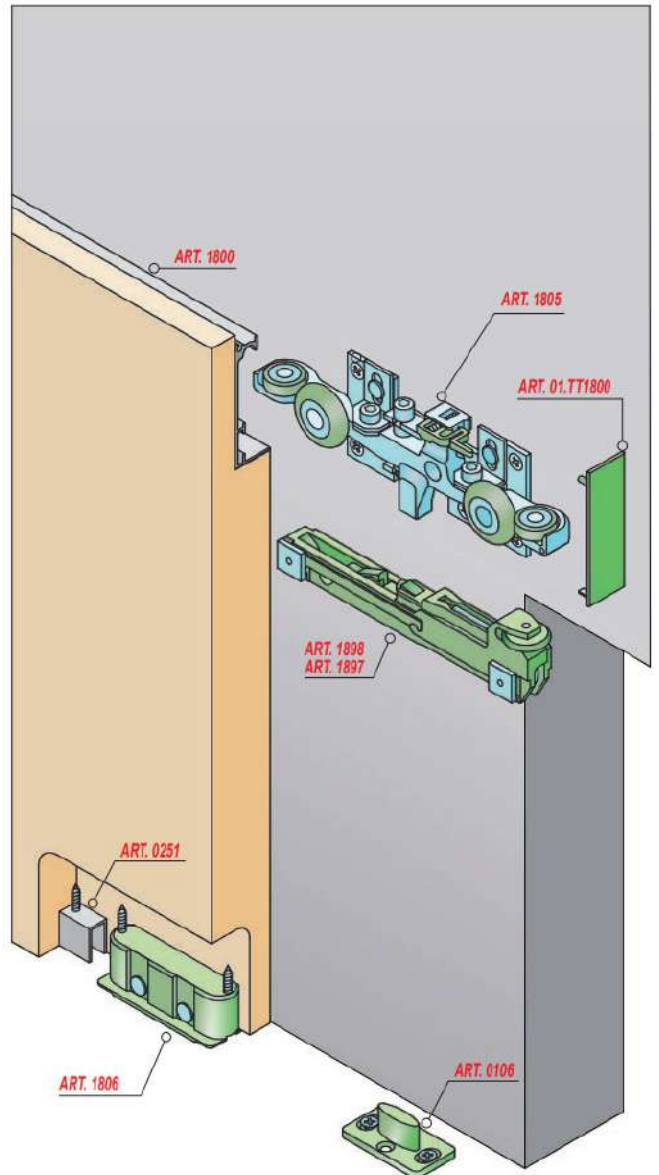

SISCO **SISTEM** **Hidden 1800**

Invisible Sliding System
Smart Design

MADE IN ITALY

Technical Data:

- Weight : Max 80 KG
- Max door weight : 80 kg
- Door thickness : 40 mm
- Application Door : Wooden Door