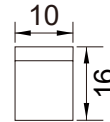

Feature and Data:

- Size : 35×40 mm
- Application : Floor Mounted
- Material : Stainless Steel and Rubber
- Bumper : Replaceable rubber, Black
- Finish : Satin Stainless Steel

Feature and Data:

- Size : 70×18 mm
- Application : Sliding Door / Invisible Door
- Material : Stainless Steel
- Finish : Satin Stainless Steel