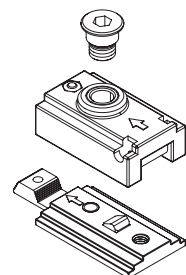

Hold-open device