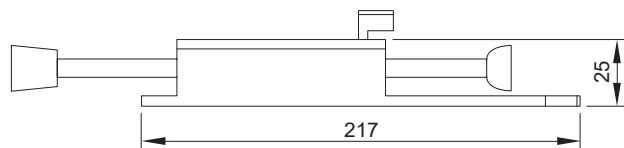

RDF-A-011-140

Mounted Door Stopper
Stainless Steel

RDF-A-011-260

Mounted Door Stopper
Stainless Steel

Feature and Data:

- Size : 140×30 mm
- Application : Door Mounted
- Material : Stainless Steel and Rubber
- Bumper : Replaceable rubber, Black
- Finish : Satin Stainless Steel

Feature and Data:

- Size : 260×30 mm
- Application : Door Mounted
- Material : Stainless Steel and Rubber
- Bumper : Replaceable rubber, Black
- Finish : Satin Stainless Steel