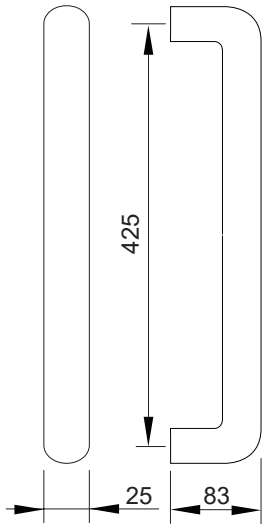

RHH-B-025425

Stainless Steel #304

Feature and Data:

- Size : 83×425 mm
- Application : Commercial Door & Residential Door
- Material : Stainless Steel #304
- Finish : Satin Stainless Steel