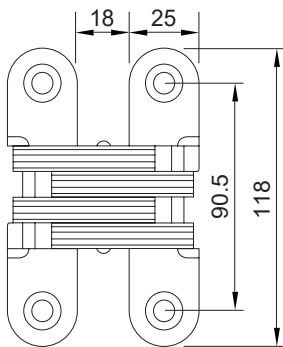

RDH-A-003
Stainless Steel #304

RDH-A-004
Zinc Alloy

Feature and Data:

- Height : 118 mm
- Width : 25 mm
- Application : Concealed fire Rated
- Material : Stainless Steel #304
- Door thickness : 35 mm
- Door handing : Non-handed (reversible)
- Links : Yes (four sleeve bearing)
- Finish : Satin
- Loading : Max. 30 kg / pcs

Feature and Data:

- Height : 95 mm
- Width : 19 mm
- Application : Concealed fire Rated
- Material : Zinc Alloy
- Door thickness : 30 mm
- Door handing : Non-handed (reversible)
- Links : Yes (four sleeve bearing)
- Finish : Chrome
- Loading : Max. 25 kg / pcs