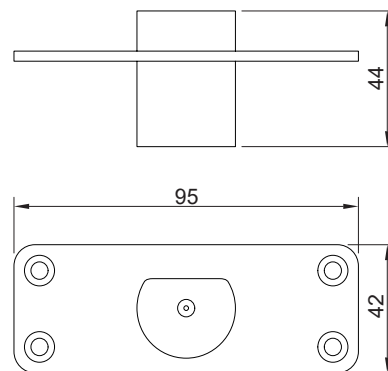

RDF-A-014

Emergency Release Door Stop
Stainless Steel

Feature and Data:

- Size : 95×42 mm
- Application : Double action pivot sets
- Material : Stainless Steel #304
- Finish : Satin Stainless Steel