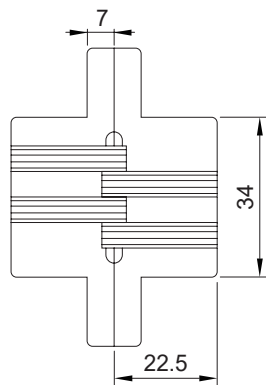

RDH-A-006

Zinc Alloy

Feature and Data:

- Height : 70 mm
- Width : 16 mm
- Application : Concealed fire Rated
- Material : Zinc Alloy
- Door thickness : 25 mm
- Door handing : Non-handed (reversible)
- Links : Yes (four sleeve bearing)
- Finish : Chrome
- Loading : Max. 15 kg / pcs

Feature and Data:

- Height : 60 mm
- Width : 13 mm
- Application : Concealed fire Rated
- Material : Zinc Alloy
- Door thickness : 20 mm
- Door handing : Non-handed (reversible)
- Links : Yes (four sleeve bearing)
- Finish : Chrome
- Loading : Max. 10 kg / pcs