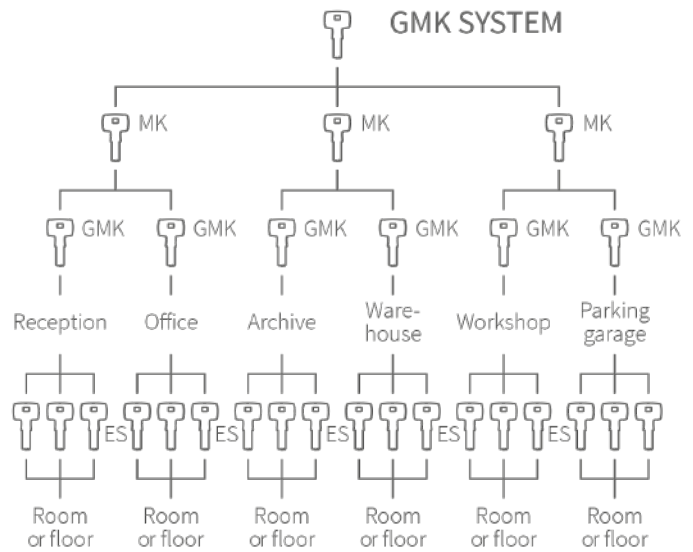

114

Technical Data:

- Size : 70 / 71 / 76 / 80 / 90 / 100 mm
- Door thickness : 70 mm

RDL-ML7522/23B/24/ML7531
 Cylinder Lock With Thumbturn
 Dimple Key

Technical Data:

- Solid Brass Cylinder
- Size : 70 / 71 / 76 / 80 / 90 / 100 mm
- Door thickness : 70 mm