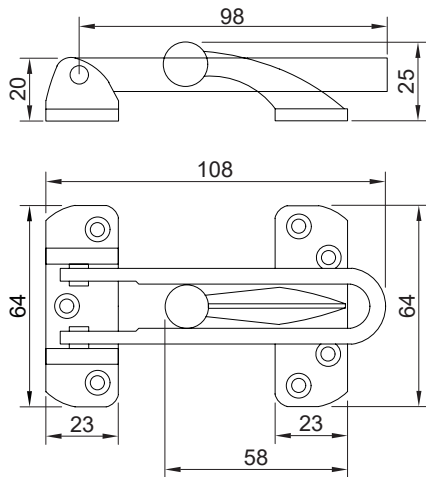

Feature and Data:

- Size : 120×45 mm
- Application : Wooden door
- Material : Stainless Steel
- Finish : Satin Stainless Steel, Polished Surface
- Shoot : 10 mm Dia.

Feature and Data:

- Size : 46×46 mm
- Application : Floor Mounted
- Material : Stainless Steel and Rubber
- Bumper : Replaceable rubber, Black
- Locator Pin : Yes
- Finish : Satin Stainless Steel

RDF-A-012A

**Door Guard
Stainless Steel**

Feature and Data:

- Size : 108×64 mm
- Application : Entrance, Security & Backyard doors
- Installation : Wall Mounted
- Material : Stainless Steel
- Finish : Satin Stainless Steel