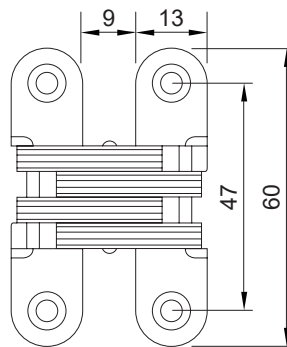

RDH-A-006

Zinc Alloy

Feature and Data:

- Height : 70 mm
- Width : 16 mm
- Application : Concealed fire Rated
- Material : Zinc Alloy
- Door thickness : 25 mm
- Door handing : Non-handed (reversible)
- Links : Yes (four sleeve bearing)
- Finish : Chrome
- Loading : Max. 15 kg / pcs

Feature and Data:

- Height : 60 mm
- Width : 13 mm
- Application : Concealed fire Rated
- Material : Zinc Alloy
- Door thickness : 20 mm
- Door handing : Non-handed (reversible)
- Links : Yes (four sleeve bearing)
- Finish : Chrome
- Loading : Max. 10 kg / pcs