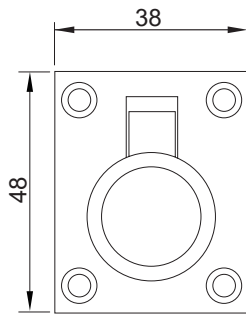

**Barrel Bolt with Color Indicator
Stainless Steel**

RDF-A-032

**Strong Magnetic
Steel**

Feature and Data:

- Size : 43×50 mm
- Application : Sliding Door
- Material : Stainless Steel #304
- Finish : Satin Stainless Steel

Feature and Data:

- Size : 16×40 mm
- Application : -
- Material : Steel
- Color : Sliver
- Finish : Chrome

RDF-A-032-38

Flush Ring Pull
Stainless Steel

Feature and Data:

- Size : 38×48 mm
- Application : Sliding door & Flush door
- Material : Stainless Steel
- Finish : Satin Stainless Steel