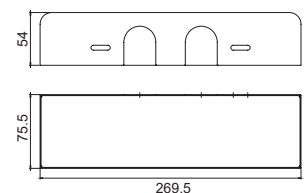

Metal cover