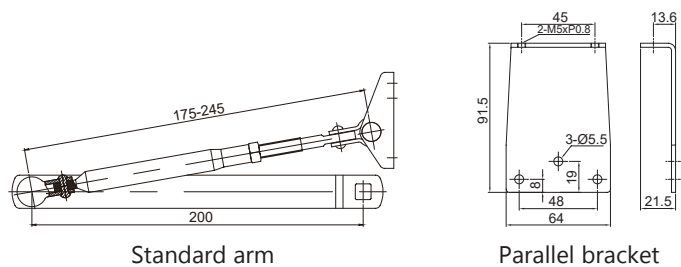

Application & Fixing:

- Standard door mount on pull side
- Transom mount on push side

Finishing:

- Standard Silver colour (aluminum)
- Painted gold, black and white (request)