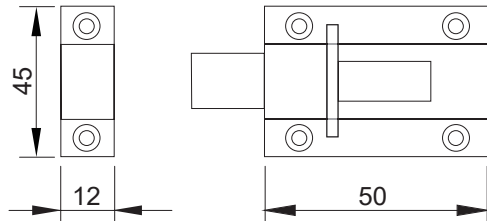

**Surface Mounted
Hydraulic Door Closer
Smart Design**

Technical Data:

- Selectable position power size : En 2 ; En 3 ; En 4
- Door width : 870 mm ; 950 mm ; 1100 mm
- Max opening angle : 180° ; 180° ; 160°
- Max door weight : 85 kg

Door Fitting

RDF-A-001-A

Barrel Bolt
Stainless Steel

RDF-A-001-B

Barrel Bolt
Stainless Steel

Feature and Data:

- Size : 50×45 mm
- Application : Wooden door
- Material : Stainless Steel
- Finish : Satin Stainless Steel
- Shoot : 14 mm