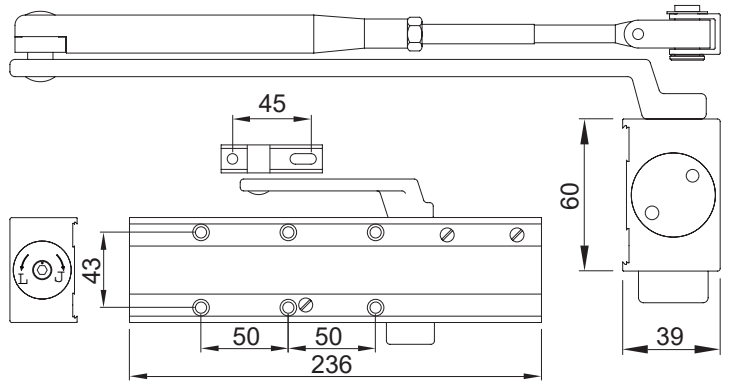

Door Closer

RDC-A-9881

Surface Mounted
Hydraulic Door Closer
Smart Design

Technical Data:

- Adjustable power size : EN 2-6
- Door width : 1400 mm
- Max opening angle : 180°
- Max door weight : 120 kg

Features:

Technical Data:

- Adjustable power size : EN 2-5
- Door width : 1250 mm
- Max opening angle : 180°
- Max door weight : 100 kg

Features:

- Material : Aluminum Alloy coating body
- Handing : Non-handed installation
- Mechanism : Rack & Pinion
- Valves : Thermo-constant valve
- Accessories : Standard arm / Parallel barcket
- Direction : Single action door
- Closing speed : Adjustable
- Latching speed : Adjustable
- Back check : Adjustable

Technical Data:

- Adjustable power size : EN 2-4
- Door width : 1100 mm
- Max opening angle : 180°
- Max door weight : 80 kg

Features:

- Material : Aluminum Alloy coating body
- Handing : Non-handed installation
- Mechanism : Rack & Pinion
- Valves : Thermo-constant valve
- Accessories : Standard arm / Parallel barcket
- Direction : Single action door
- Closing speed : Adjustable
- Latching speed : Adjustable
- Back check : Adjustable