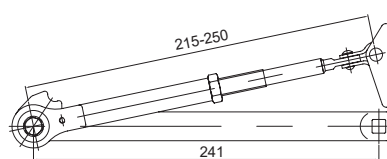

Hold open arm
Non-handed