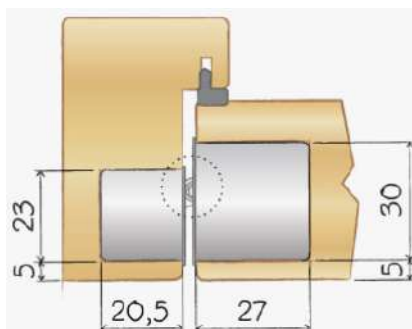

Concealed - Door Hinge

AGB ECLIPSE 3.1

For Internal Doors

MADE IN ITALY

Feature and Data:

- Height : 115mm
- Width : 34 mm
- Application : Wooden Door , Aluminum Door
- Material : Zamak
- Door thickness : 38-40 mm
- Capacity : 40kg with 2 hinges, 60 kg with 3 hinges
- Finishes : Nickel plated PVD

AGB ECLIPSE 3.3
For Internal Doors

MADE IN ITALY

75

Feature and Data:

- Height : 115mm
- Width : 34 mm
- Application : Wooden Door , Aluminum Door
- Material : Zamak
- Door thickness : 38-40 mm
- Capacity : 40kg with 2 hinges, 60 kg with 3 hinges
- Finishes : Nickel plated PVD