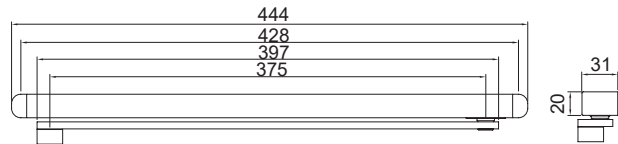

Technical Data:

- Selectable position power size : EN 2-5
- Door width : 1250 mm
- Max opening angle : 180°
- Max door weight : 100 kg

Features:

- Material : Aluminum Alloy coating body
- Handing : Non-handed installation
- Mechanism : Cam action
- Valves : Thermo-constant valve
- Accessories : Track arm & rail
- Direction : Single action door
- Closing speed : Adjustable
- Latching speed : Adjustable
- Back check : Adjustable
- Delay action : Adjustable