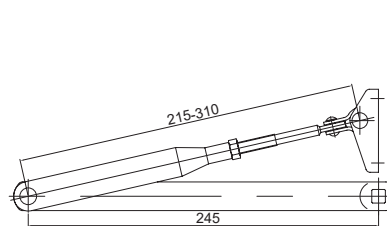

Finishing:

- Standard Silver colour (aluminum)
- Painted gold, black and white (request)

Standard arm