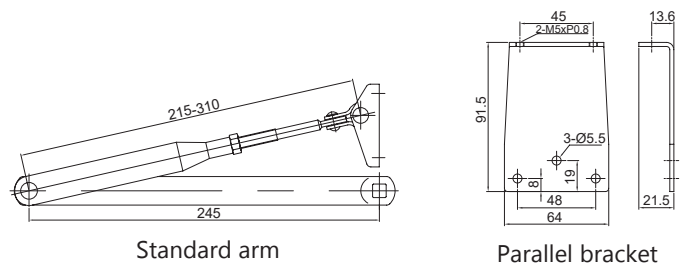

Request /Options:

- Hold open arm

Standard arm

Parallel bracket