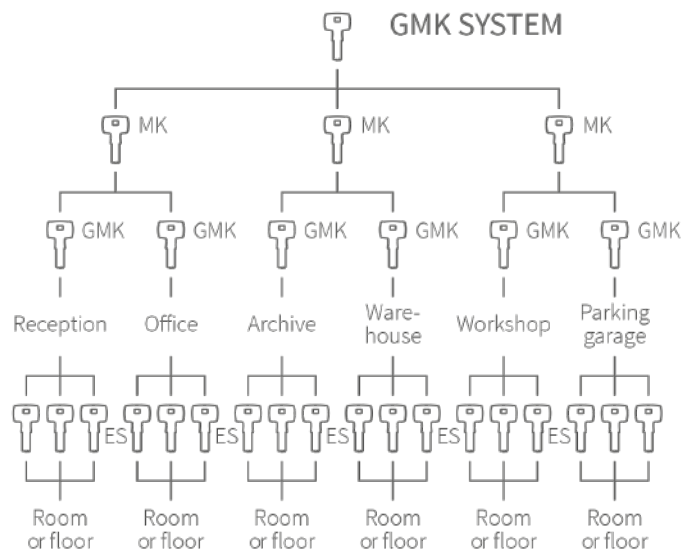

114

Technical Data:

- Size : 70 / 71 / 76 / 80 / 90 / 100 mm
- Door thickness : 70 mm

RDL-ML7522/23B/24/ML7531
 Cylinder Lock With Thumbturn
 Dimple Key

Technical Data:

- Solid Brass Cylinder
- Size : 70 / 71 / 76 / 80 / 90 / 100 mm
- Door thickness : 70 mm