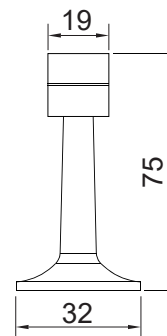

RDF-A-018

**Door Stopper
Zinc Alloy**

Feature and Data:

- Size : 32×75 mm
- Application: Wall Mounted
- Material : Stainless Steel and Rubber
- Bumper : Replaceable rubber, Black
- Finish : Chrome