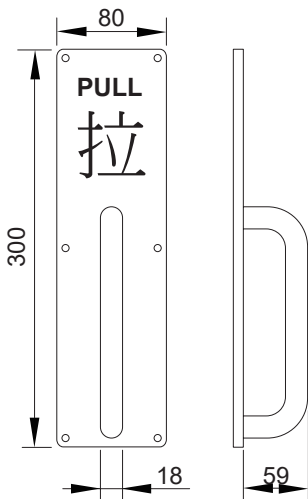

RHH-C-080300-2

Stainless Steel