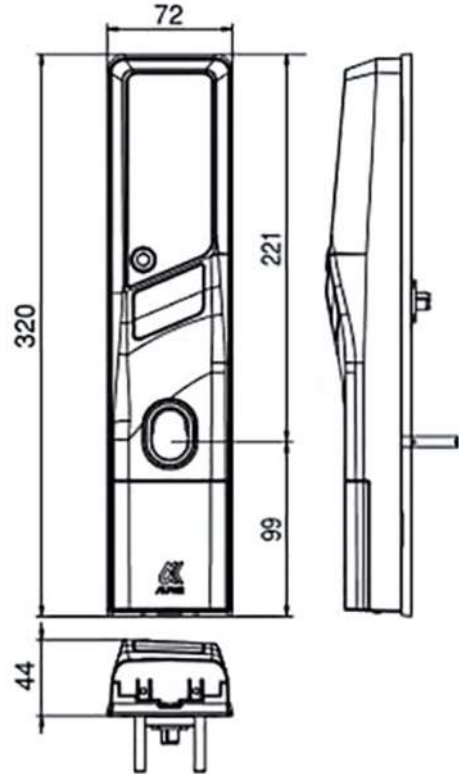

RDL-A-WS200

From Japan
Aluminum Body

Technical Data:

- Size : 72×320 mm
- Door thickness : 50-60 mm
- Backset : 64 mm
- Spacing : 80 mm

Features:

- Application : Commercial Door & Residential Door
- Material : Aluminum body and handle, Stainless
- Steel deadbolt and brass latch
- Handing : Right / Left
- Color : Silver

User Cards

Registration Cards

Mechanical Keys