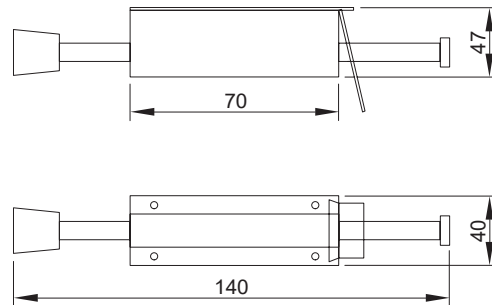

RDF-A-009

Storage Security Bolt
Stainless Steel #304

RDF-A-010-140

Mounted Door Stopper
Stainless Steel

Feature and Data:

- Size : 20×13.7 mm
- Application : Wooden door
- Material : Stainless Steel #304
- Finish : Satin Stainless Steel

Feature and Data:

- Size : 140×47 mm
- Application : Door Mounted
- Material : Stainless Steel #304 and Rubber
- Bumper : Replaceable rubber, Black
- Finish : Satin Stainless Steel