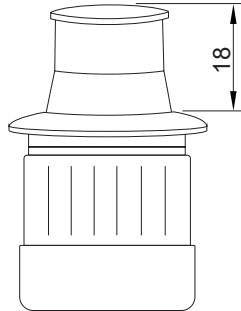

RDF-A-025-A

Push Knob
Zinc Alloy

RDF-A-025-B

Push Knob
Stainless Steel

Feature and Data:

- Size : 34×34 mm
- Application : Sliding door & Flush door
- Material : Zinc Alloy
- Finish : Chrome

Feature and Data:

- Size : 34×34 mm
- Application : Sliding door & Flush door
- Material : Stainless Steel
- Finish : Satin Stainless Steel