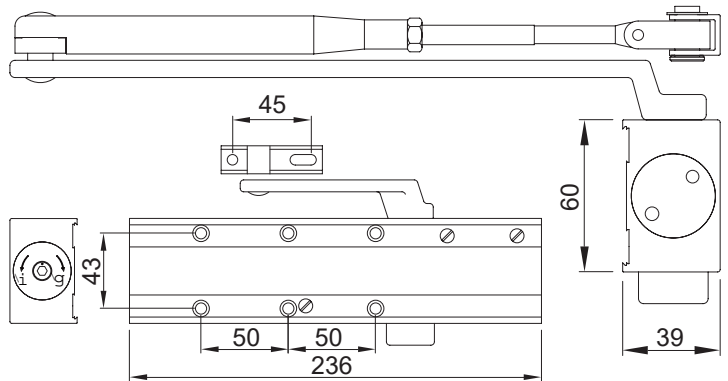

Door Closer

RDC-A-9881

Surface Mounted
Hydraulic Door Closer
Smart Design

Technical Data:

- Adjustable power size : EN 2-6
- Door width : 1400 mm
- Max opening angle : 180°
- Max door weight : 120 kg

Features:

Technical Data:

- Adjustable power size : EN 2-5
- Door width : 1250 mm
- Max opening angle : 180°
- Max door weight : 100 kg

Features:

- Material : Aluminum Alloy coating body
- Handing : Non-handed installation
- Mechanism : Rack & Pinion
- Valves : Thermo-constant valve
- Accessories : Standard arm / Parallel barcket
- Direction : Single action door
- Closing speed : Adjustable
- Latching speed : Adjustable
- Back check : Adjustable

Technical Data:

- Adjustable power size : EN 2-4
- Door width : 1100 mm
- Max opening angle : 180°
- Max door weight : 80 kg

Features:

- Material : Aluminum Alloy coating body
- Handing : Non-handed installation
- Mechanism : Rack & Pinion
- Valves : Thermo-constant valve
- Accessories : Standard arm / Parallel barcket
- Direction : Single action door
- Closing speed : Adjustable
- Latching speed : Adjustable
- Back check : Adjustable