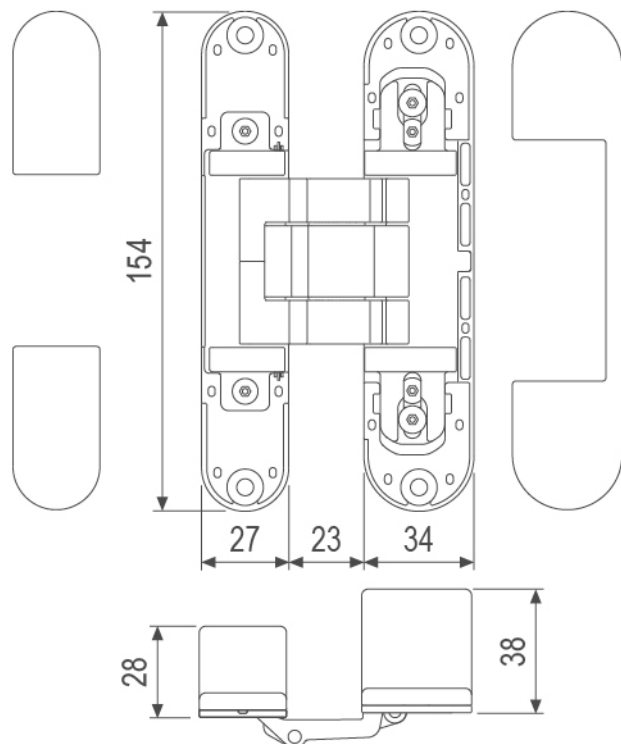

AGB ECLIPSE 4.4

For Internal Doors

MADE IN ITALY

Feature and Data:

- Height : 154mm
- Width : 34 mm
- Application : Wooden Door , Aluminum Door
- Material : Zamak
- Door thickness : 38-40 mm
- Capacity : 80kg with 2 hinges
- Finishes : Nickel plated PVD