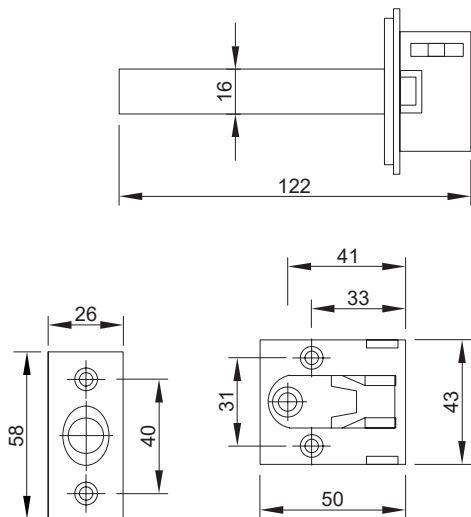

RDF-A-013-A

Concealed Door Guard
Zinc Alloy

Feature and Data:

- Size : 50×43 mm
- Application : Door Security
- Installation : Mortised Concealed Fixing
- Material : Alloy
- Chain Length : 75 mm
- Handling : Non Handed
- Door Type : Open-In Swing Doors
- Exterior : Hidden or Nothing is Visible
- Finish : Black, Chrome, PVD