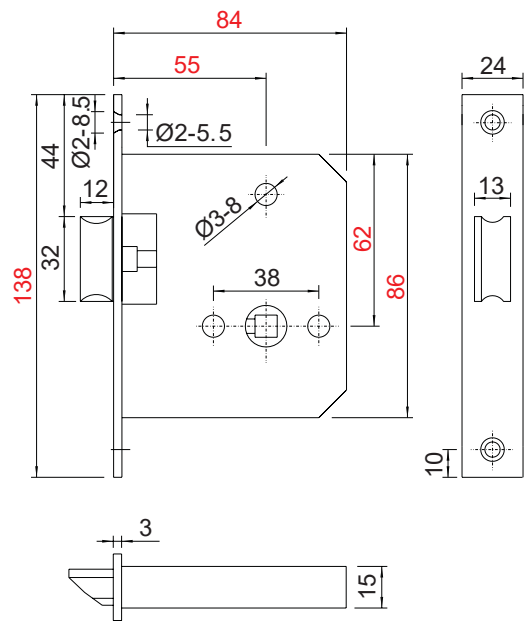

RDL-M-55-L

Latch Bolt Fire Rated Lock

130

Feature and Data:

- Size : 84×138 mm
- Material : Stainless Steel 304
- Non-handed