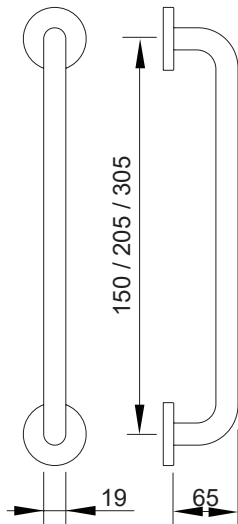

RHH-B-019150C / 205C / 305C

Stainless Steel

RHH-B-019205 / 305

Stainless Steel

Feature and Data:

- Application : Commercial Door & Residential Door
- Material : Stainless Steel
- Finish : Satin Stainless Steel

Feature and Data:

- Application : Commercial Door & Residential Door
- Material : Stainless Steel
- Finish : Satin Stainless Steel