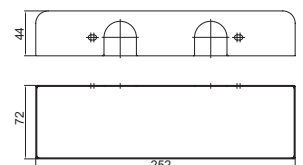

Metal cover

Finishing:

- Standard Silver colour (aluminum)
- Painted gold, black and white (request)