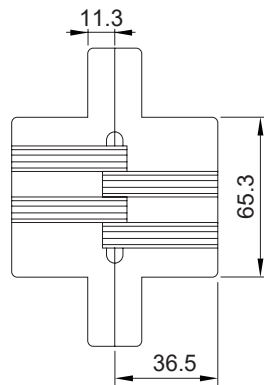

RDH-A-003
Stainless Steel #304

RDH-A-004
Zinc Alloy

Feature and Data:

- Height : 118 mm
- Width : 25 mm
- Application : Concealed fire Rated
- Material : Stainless Steel #304
- Door thickness : 35 mm
- Door handing : Non-handed (reversible)
- Links : Yes (four sleeve bearing)
- Finish : Satin
- Loading : Max. 30 kg / pcs

Feature and Data:

- Height : 95 mm
- Width : 19 mm
- Application : Concealed fire Rated
- Material : Zinc Alloy
- Door thickness : 30 mm
- Door handing : Non-handed (reversible)
- Links : Yes (four sleeve bearing)
- Finish : Chrome
- Loading : Max. 25 kg / pcs