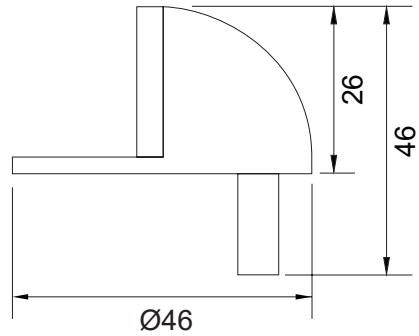

**Surface Mounted
Hydraulic Door Closer
Smart Design**

Technical Data:

- Selectable position power size : En 2 ; En 3 ; En 4
- Door width : 870 mm ; 950 mm ; 1100 mm
- Max opening angle : 180° ; 180° ; 160°
- Max door weight : 85 kg

Feature and Data:

- Size : 65×45 mm
- Application : Wooden door
- Material : Stainless Steel
- Finish : Satin Stainless Steel
- Shoot : 14 mm

RDF-A-001-C

**Barrel Bolt
Stainless Steel**

RDF-A-002

**Round Door Stopper
Stainless Steel**

Feature and Data:

- Size : 120×45 mm
- Application : Wooden door
- Material : Stainless Steel
- Finish : Satin Stainless Steel, Polished Surface
- Shoot : 10 mm Dia.

Feature and Data:

- Size : 46×46 mm
- Application : Floor Mounted
- Material : Stainless Steel and Rubber
- Bumper : Replaceable rubber, Black
- Locator Pin : Yes
- Finish : Satin Stainless Steel