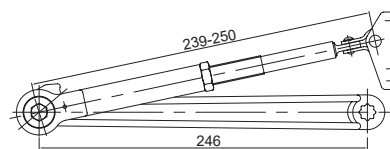

Hold open arm
Non-handed