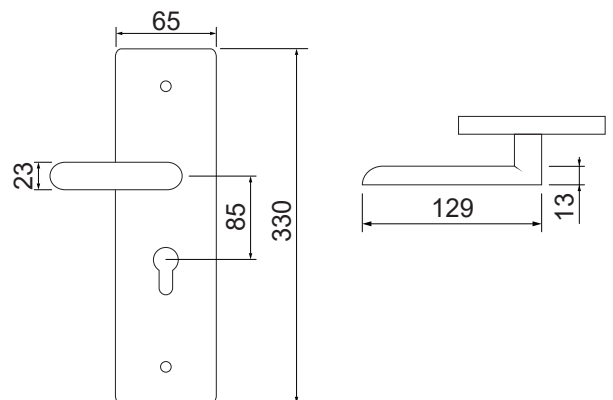

Feature and Data:

- Size : 65×330 mm
- Application : Commercial Door & Residential Door
- Material : Stainless Steel
- Finish : Satin Stainless Steel