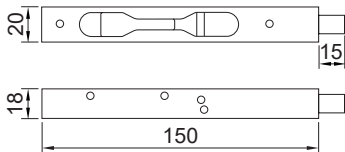

RDF-A-006-6

Flush Bolt
Stainless Steel #304

RDF-A-006-8

Flush Bolt
Stainless Steel #304

Feature and Data:

- Application : Top & Bottom Bolt for Security
- Material : Stainless Steel #304
- Length : 150 mm
- Bolt : 10 mm Dia.
- Finish : Satin Stainless Steel, Polished Surface

Feature and Data:

- Application : Top & Bottom Bolt for Security
- Material : Stainless Steel #304
- Length : 200 mm
- Bolt : 10 mm Dia.
- Finish : Satin Stainless Steel, Polished Surface