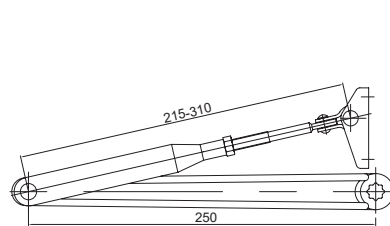

Finishing:

- Standard Silver colour (aluminum)
- Painted gold, black and white (request)

Standard arm