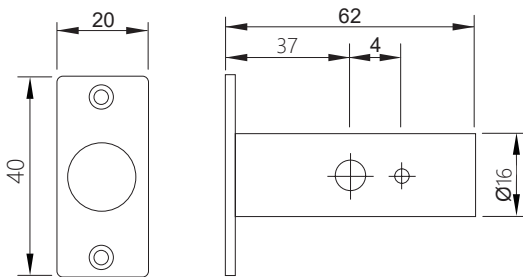

RDF-A-009

Storage Security Bolt
Stainless Steel #304

RDF-A-010-140

Mounted Door Stopper
Stainless Steel

Feature and Data:

- Size : 20×13.7 mm
- Application : Wooden door
- Material : Stainless Steel #304
- Finish : Satin Stainless Steel

Feature and Data:

- Size : 140×47 mm
- Application : Door Mounted
- Material : Stainless Steel #304 and Rubber
- Bumper : Replaceable rubber, Black
- Finish : Satin Stainless Steel