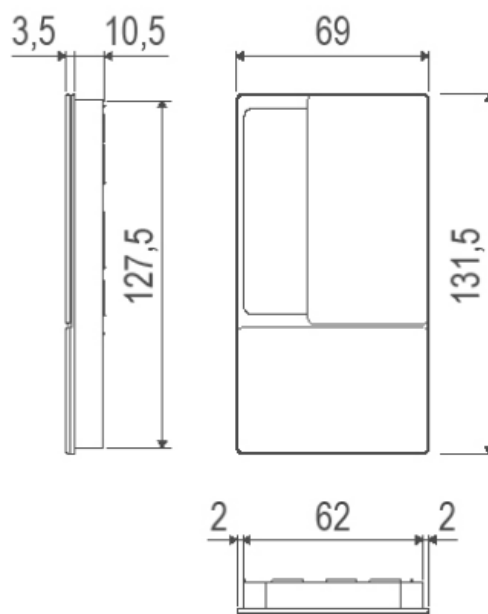

AGB Wave Privacy

Minimal Handle
For sliding doors

MADE IN ITALY

93

Feature and Data:

- Size : 65×330 mm
- Application : Commercial Door & Residential Door
- Color : Black , White , Anodised Silver , Satin Chromium Plated