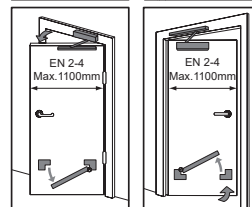

RDC-B-9692
Surface Mounted
Cam Action Door Closer
Slide Track Arm

Technical Data:

- Fixed Power size : En 2-4
- Door width : 1100 mm
- Max opening angle : 180°
- Max door weight : 80 kg

Features:

- Material : Aluminum Alloy coating body
- Handing : Non-handed installation
- Mechanism : Cam action
- Valves : Thermo-constant valve
- Accessories : Track arm & rail
- Direction : Single action door
- Closing speed : Adjustable
- Latching speed : Adjustable
- Back check : Adjustable

Application & Fixing:

- B type : Door mount pull side & transom mount push side
- G type : Door mount push side & transom mount pull side

G type

Request /Options:

- Hold-open device
- Stainless steel metal cover
- Stainless steel sheet
- Electric control (EHO)
  (electromagnetic hold-open application)

Finishing:

- Standard Silver colour (aluminum)
- Painted gold, black and white (request)