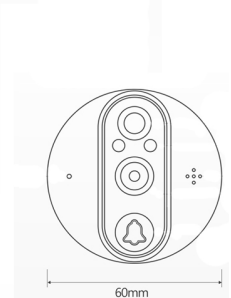

RDF-QR-39

Electronic Door Viewer 4.3"

Technical Data:

- Screen size : 4.3 inches
- Body Casing Material : ABS
- External Pixel Camera : 1080P
- Screen resolution : 480 x 320
- Viewing angle : 160 Degree
- IR-LED : Yes
- Motion Detection : Yes
- Format video : MP4
- Support for Micro-SD cards up to 128 GB
- Battery Capacity : 5000 mAh lithium battery