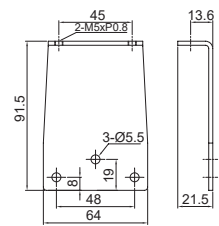

Parallel bracket