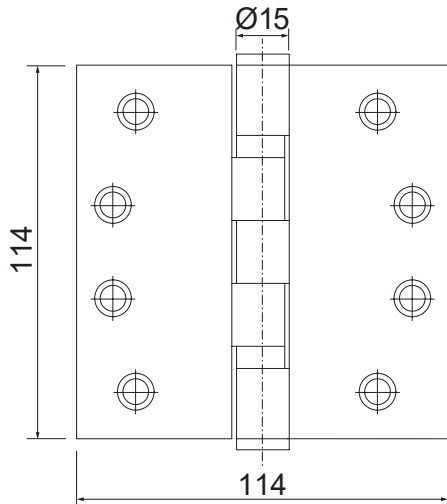

RBH-B-304545-2
SS Hinge and Bearing
SUS #304

RBH-B-304545-4
SS Hinge and Bearing
SUS #304

Feature and Data:

- Size in inch (Height × Width) : 4-1/2"×4-1/2"
- Size in mm (Height × Width) : 114×114
- Thickness in mm : 3.5
- Material : Stainless Steel #304
- Ball bearing : 2BB
- Knuckle Ø : 15mm
- Finish : Satin / Polish
- Standard Door : -
- Fire and smoke check doors : -
- Non-handed : -

Feature and Data:

- Size in inch (Height × Width) : 4-1/2"×4-1/2"
- Size in mm (Height × Width) : 114×114
- Thickness in mm : 3
- Material : Stainless Steel #304
- Ball bearing : 4BB
- Knuckle Ø : 15mm
- Finish : Satin / Polish
- Standard Door : -
- Fire and smoke check doors : -
- Non-handed : -