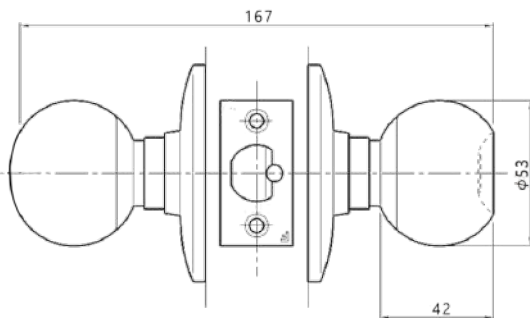

RDC-ML-5203A

Classroom / Storeroom Lock

Technical Data:

- Backset : 60 mm , 70 mm
- Door thickness : 45 mm - 64 mm
- Cylinder : Pin tumblers
- Keying : MK , GMK , KA Available
- Knob : Stainless Steel

Features:

- Wide range of applications
- Smooth and easy operation
- Automatically locking for convenience
- Easy installation