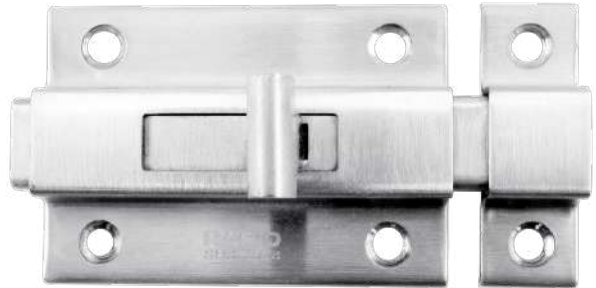

Application & Fixing:

- Standard door mount on pull side
- Transom mount on push side
- Parallel bracket mount

Finishing:

- Standard Silver colour (aluminum)
- Painted gold, black and white (request)

RDC-A-9968

Features:

- Material : Die cast Aluminum housing
- Handing : Non-handed installation
- Mechanism : Rack & Pinion
- Accessories : Standard arm / Parallel barcket
- Direction : Single action door
- Closing speed : Adjustable
- Latching speed : Adjustable

Feature and Data:

- Application : Surface mounted
- Material : Stainless Steel
- Finish : Satin Stainless Steel, Polished Surface

RDC-B-01
Door Selector
Stainless Steel

Feature and Data:

- Application : Surface mounted
- Material : Stainless Steel
- Finish : Satin Stainless Steel

Door Fitting

RDF-A-001-A

Barrel Bolt
Stainless Steel

RDF-A-001-B

Barrel Bolt
Stainless Steel

Feature and Data:

- Size : 50×45 mm
- Application : Wooden door
- Material : Stainless Steel
- Finish : Satin Stainless Steel
- Shoot : 14 mm