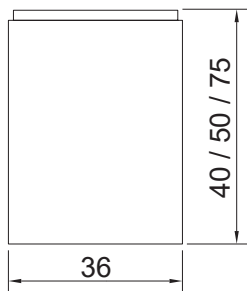

RDF-A-028-A / B / C

Rubber Door Stopper