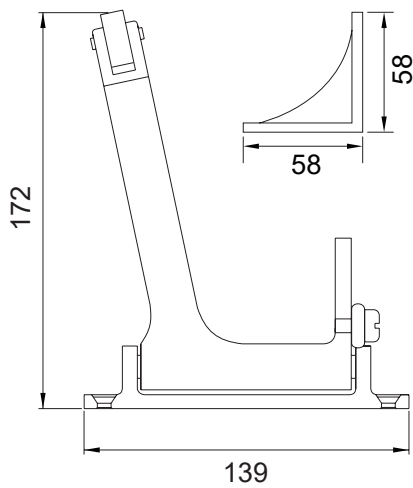

RDC-B-01
Door Selector
Stainless Steel

Feature and Data:

- Application : Surface mounted
- Material : Stainless Steel
- Finish : Satin Stainless Steel