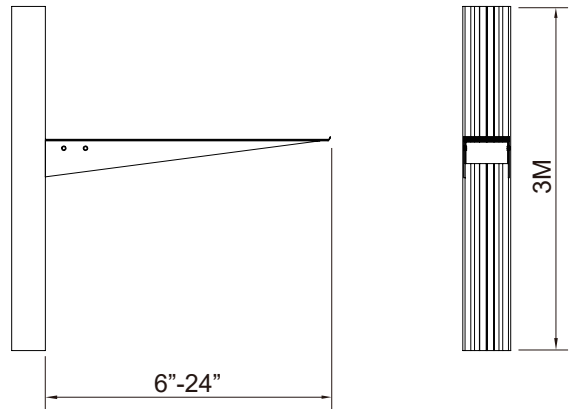

RSS-8000 Aluminum