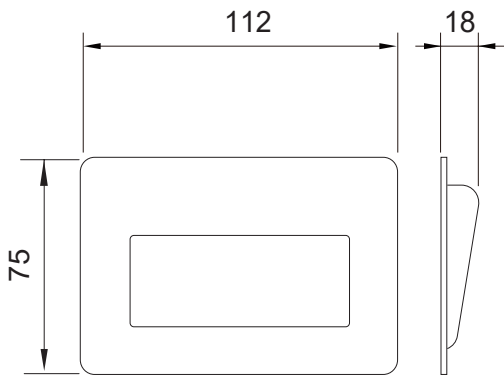

RHH-C-10252

Furniture Handle
Stainless Steel