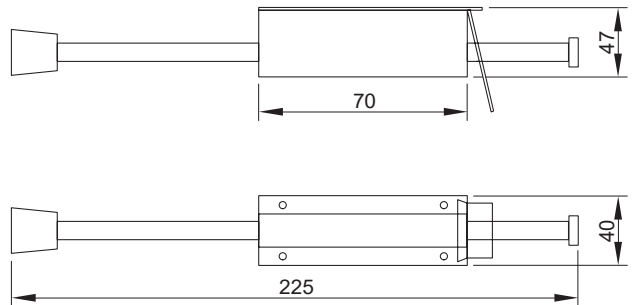

RDF-A-010-225

Mounted Door Stopper
Stainless Steel

Feature and Data:

- Size : 225×47 mm
- Application : Door Mounted
- Material : Stainless Steel and Rubber
- Bumper : Replaceable rubber, Black
- Finish : Satin Stainless Steel