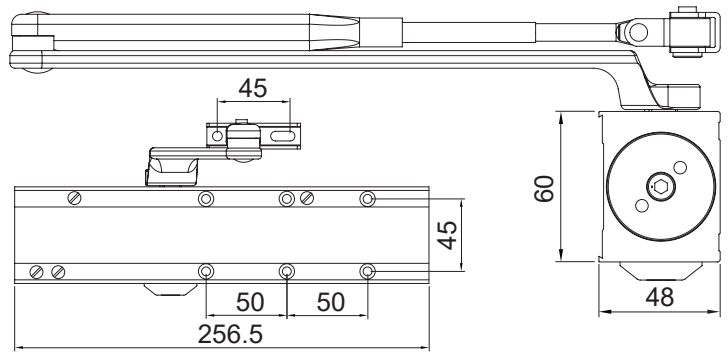

RDC-A-9881

Surface Mounted
Hydraulic Door Closer
Smart Design

Technical Data:

- Adjustable power size : EN 2-6
- Door width : 1400 mm
- Max opening angle : 180°
- Max door weight : 120 kg

Features:

- Material : Aluminum Alloy coating body
- Handing : Non-handed installation
- Mechanism : Rack & Pinion
- Valves : Thermo-constant valve
- Accessories : Standard arm / Parallel barcket
- Direction : Single action door
- Closing speed : Adjustable
- Latching speed : Adjustable
- Back check : Adjustable

Application & Fixing:

- Standard door mount on pull side
- Transom mount on push side
- Parallel bracket mount on size 3-5

Request /Options:

- Hold open arm
- Stainless steel metal cover
- Stainless steel sheet
- Adjustbale delay action

*This option is not covered by the certificate

Finishing:

- Standard Silver colour (aluminum)
- Painted gold, black and white (request)