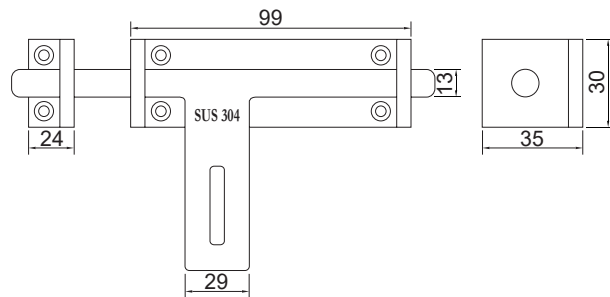

RDF-A-015 / 015A

Dust Proof Socket
Stainless Steel

RDF-A-016

Door Bolt Solid S/S
Stainless Steel

Feature and Data:

- Size : 25×39 mm
- Application : Floor Mounted
- Material : Stainless Steel
- Finish : Satin Stainless Steel

Feature and Data:

- Size : 99×30 mm
- Application : Wooden door
- Material : Stainless Steel #304
- Finish : Satin Stainless Steel, Polished Surface
- Shoot : 13 mm Dia.