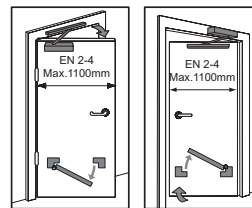

RDC-B-9692
Surface Mounted
Cam Action Door Closer
Slide Track Arm

Technical Data:

- Fixed Power size : En 2-4
- Door width : 1100 mm
- Max opening angle : 180°
- Max door weight : 80 kg

Features:

- Material : Aluminum Alloy coating body
- Handing : Non-handed installation
- Mechanism : Cam action
- Valves : Thermo-constant valve
- Accessories : Track arm & rail
- Direction : Single action door
- Closing speed : Adjustable
- Latching speed : Adjustable
- Back check : Adjustable

Application & Fixing:

- B type : Door mount pull side & transom mount push side
- G type : Door mount push side & transom mount pull side

B type

Request /Options:

- Hold-open device
- Stainless steel metal cover
- Stainless steel sheet
- Electric control (EHO)
  (electromagnetic hold-open application)

Finishing:

- Standard Silver colour (aluminum)
- Painted gold, black and white (request)