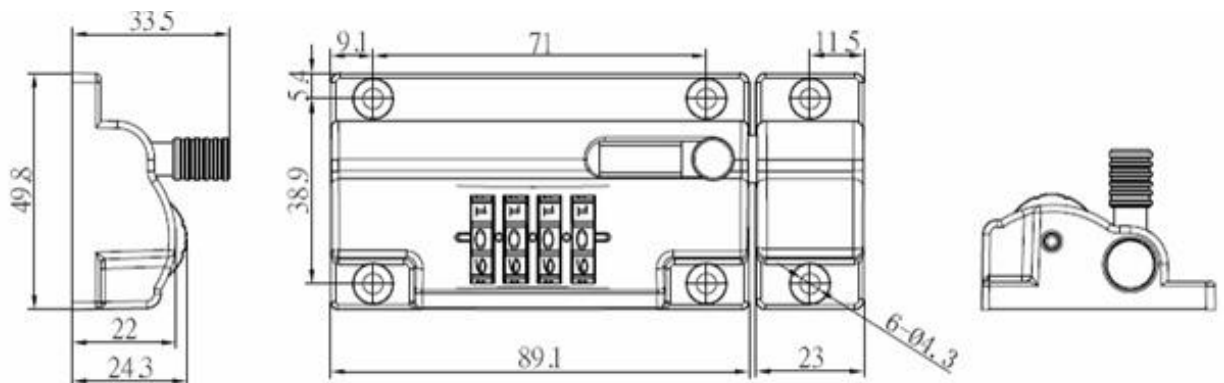

Finishing:

- Color: Sliver Plated