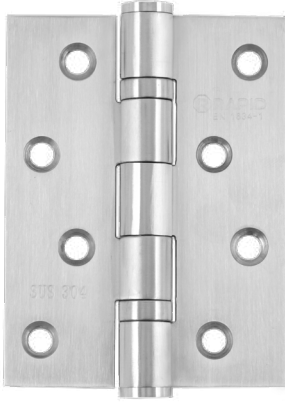

Butt Hinge

RBH-B-3043-2
SS Hinge and Bearing
SUS #304

RBH-B-3043-4
SS Hinge and Bearing
SUS #304

Feature and Data:

- Size in inch (Height × Width) : 4"×3"
- Size in mm (Height × Width) : 102×76
- Thickness in mm : 3
- Material : Stainless Steel #304
- Ball bearing : 2BB
- Knuckle Ø : 14mm
- Finish : Satin / Polish
- Standard Door : -
- Fire and smoke check doors : -
- Non-handed : -