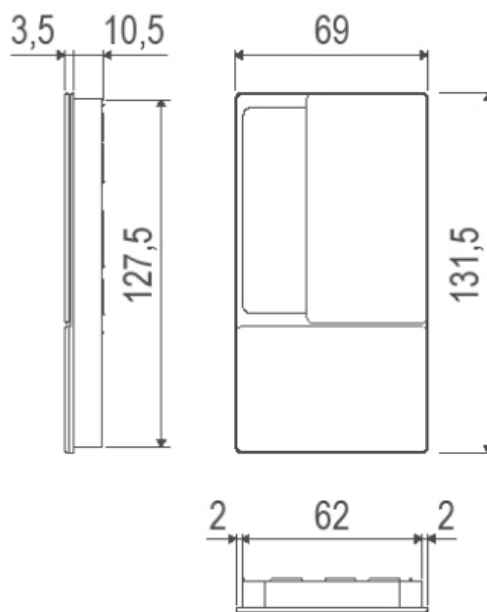

Feature and Data:

- Size : 131.5×69 mm
- Application : Commercial Door & Residential Door
- Color : Black , White , Anodised Silver , Satin Chromium Plated