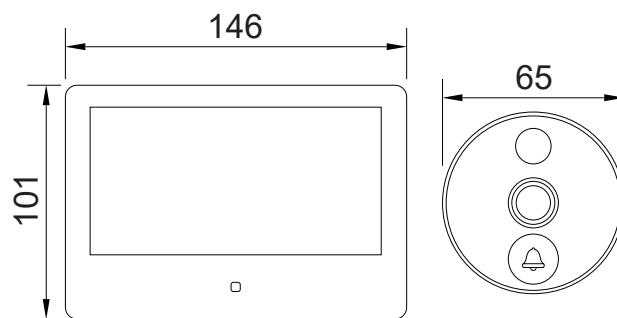

RDF-V-002

**Glass Door Viewer 200°
Steel**

Feature and Data:

- Size : 46×30 mm
- Application : Wooden entrance door
- Material : Brass body, Glass lens
- Door thickness : 35-55 mm
- Finish : Chrome Plated
- Viewing Angle : 200 Degree

Feature and Data:

- Size : 46×30 mm
- Application : Wooden entrance door
- Material : Steel body, Glass lens
- Door thickness : 35-55 mm
- Finish : Chrome Plated
- Viewing Angle : 200 Degree

RDF-V-055

Electronic Door Viewer 5.5"

Technical Data:

- Screen size : 5.5 inches
- Body Casing Material : ABS
- External Pixel Camera : 1080P
- Screen resolution : 1280×720
- Viewing angle : 170 Degree
- IR-CUT filter : Yes
- Motion Detection : Yes
- Format video : MP4
- Local memory : 8 GB
- Support for Micro-SD cards up to 128 GB
- Battery Capacity : 8000 mAh lithium battery
- Capacitive Touch Screen
- 1/2.7" Ultra-Low Power Digital Sensor