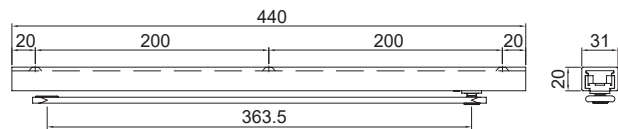

Finishing:

- Standard Silver colour (aluminum)

Track arm & rail