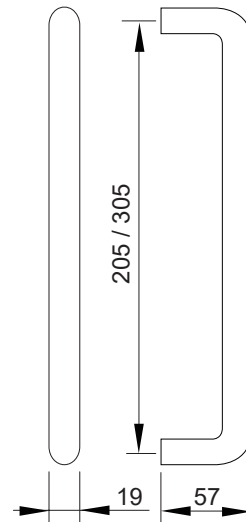

RHH-B-019150C / 205C / 305C

Stainless Steel

RHH-B-019205 / 305

Stainless Steel

Feature and Data:

- Application : Commercial Door & Residential Door
- Material : Stainless Steel
- Finish : Satin Stainless Steel

Feature and Data:

- Application : Commercial Door & Residential Door
- Material : Stainless Steel
- Finish : Satin Stainless Steel