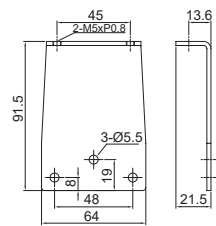

Parallel bracket