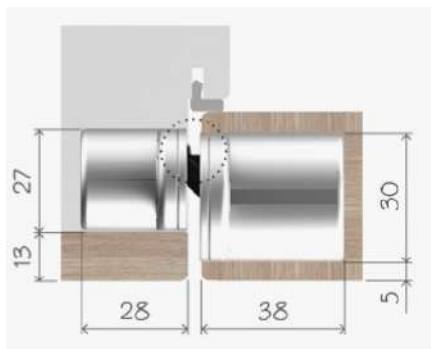

AGB ECLIPSE 3.3
For Internal Doors

MADE IN ITALY

75

Feature and Data:

- Height : 115mm
- Width : 34 mm
- Application : Wooden Door , Aluminum Door
- Material : Zamak
- Door thickness : 38-40 mm
- Capacity : 40kg with 2 hinges, 60 kg with 3 hinges
- Finishes : Nickel plated PVD

AGB ECLIPSE 4.4

For Internal Doors

MADE IN ITALY

Feature and Data:

- Height : 154mm
- Width : 34 mm
- Application : Wooden Door , Aluminum Door
- Material : Zamak
- Door thickness : 38-40 mm
- Capacity : 80kg with 2 hinges
- Finishes : Nickel plated PVD