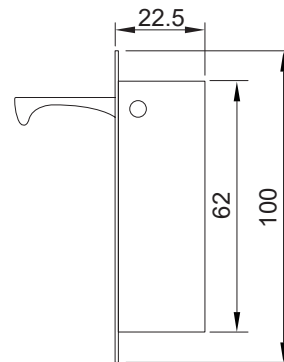

Feature and Data:

- Size : 22.5×100 mm
- Application : Sliding door & Flush door
- Material : Stainless Steel
- Finish : Satin Stainless Steel, Polished Surface

RDF-A-046

Sliding Door Edge Pull
Stainless Steel