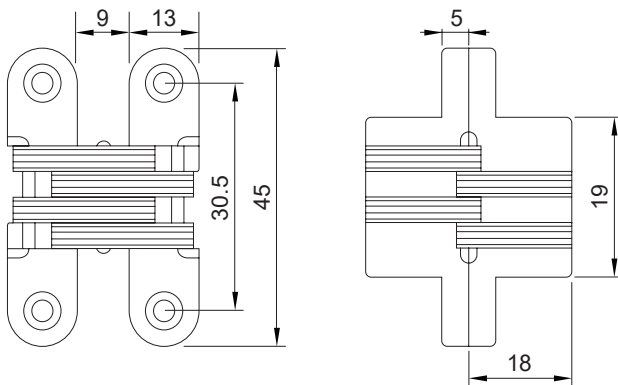

RDH-A-007

Zinc Alloy

Feature and Data:

- Height : 45 mm
- Width : 13 mm
- Application : Concealed fire Rated
- Material : Zinc Alloy
- Door thickness : 20 mm
- Door handing : Non-handed (reversible)
- Links : Yes (four sleeve bearing)
- Finish : Chrome
- Loading : Max. 5 kg / pcs