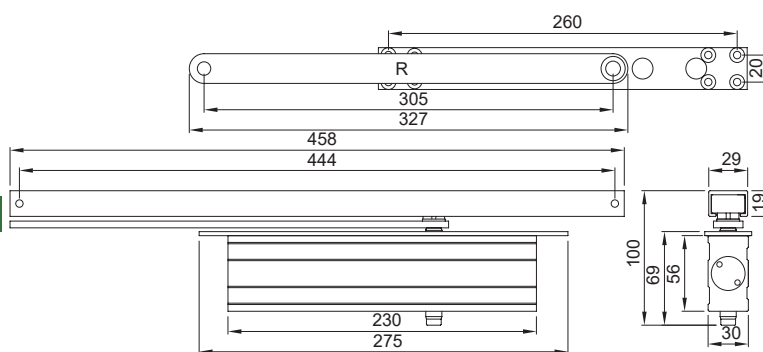

Features:

- Material : Aluminum Alloy coating body
- Handing : Non-handed installation
- Mechanism : Rack & Pinion
- Valves : Thermo-constant valve
- Accessories : Track arm & rail
- Direction : Single action door
- Closing speed : Adjustable
- Latching speed : Adjustable

Track arm & rail