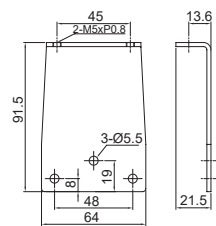

Parallel bracket