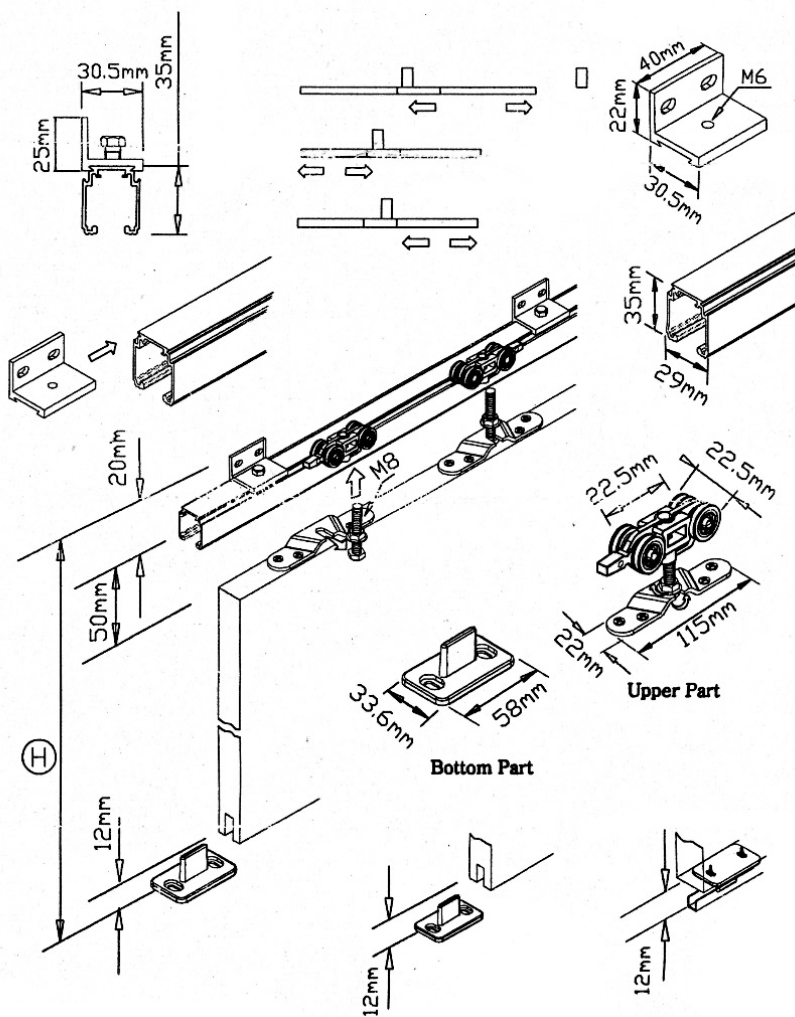

RDS-ST7005

Hanging Rail

110

Technical Data:

- Weight : Max 80 KG
- Max door weight : 80 kg
- Application Door : Wooden Door
- Soft Closing System