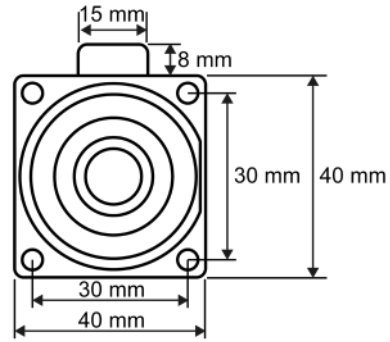

RDL-ML8001

Fingerprint Drawer Lock