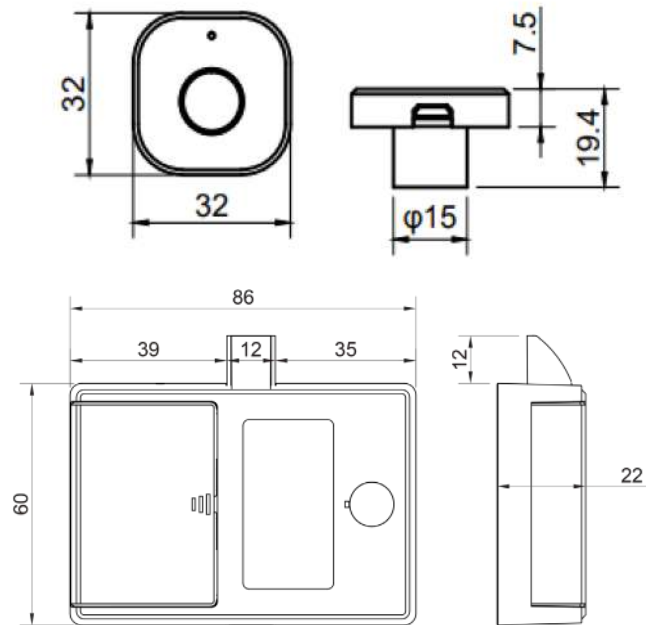

RDL-F040

Smart Furniture Lock