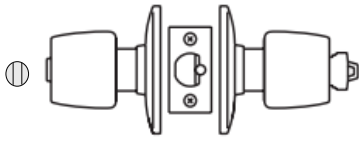

Series Functions

Entrance Lock

- Application : Room Door, etc.
  Latchbolt retracted by knob/lever from either side unless outside is made inoperative by key outside or by turning inside thumbturn.