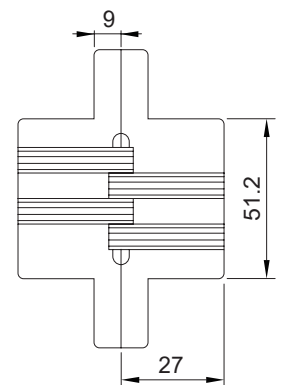

RDH-A-003
Stainless Steel #304

RDH-A-004
Zinc Alloy

Feature and Data:

- Height : 118 mm
- Width : 25 mm
- Application : Concealed fire Rated
- Material : Stainless Steel #304
- Door thickness : 35 mm
- Door handing : Non-handed (reversible)
- Links : Yes (four sleeve bearing)
- Finish : Satin
- Loading : Max. 30 kg / pcs

Feature and Data:

- Height : 95 mm
- Width : 19 mm
- Application : Concealed fire Rated
- Material : Zinc Alloy
- Door thickness : 30 mm
- Door handing : Non-handed (reversible)
- Links : Yes (four sleeve bearing)
- Finish : Chrome
- Loading : Max. 25 kg / pcs