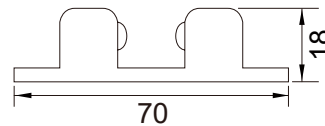

RDF-A-003

Mounted Door Stopper
Zinc Alloy and Stainless Steel

RDF-A-004-70

Ball Catch
Stainless Steel

Feature and Data:

- Size : 35×40 mm
- Application : Floor Mounted
- Material : Stainless Steel and Rubber
- Bumper : Replaceable rubber, Black
- Finish : Satin Stainless Steel

Feature and Data:

- Size : 70×18 mm
- Application : Sliding Door / Invisible Door
- Material : Stainless Steel
- Finish : Satin Stainless Steel