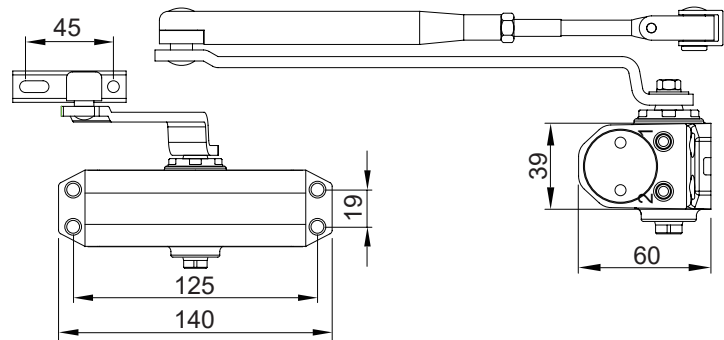

Features:

- Material : Die cast Aluminum housing
- Handing : Non-handed installation
- Mechanism : Rack & Pinion
- Accessories : Standard arm / Parallel barcket
- Direction : Single action door
- Closing speed : Adjustable
- Latching speed : Adjustable