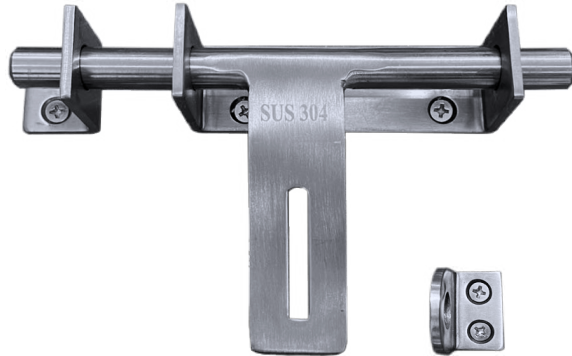

RDF-A-013-A

Concealed Door Guard
Zinc Alloy

Feature and Data:

- Size : 50×43 mm
- Application : Door Security
- Installation : Mortised Concealed Fixing
- Material : Alloy
- Chain Length : 75 mm
- Handling : Non Handed
- Door Type : Open-In Swing Doors
- Exterior : Hidden or Nothing is Visible
- Finish : Black, Chrome, PVD

RDF-A-014

Emergency Release Door Stop
Stainless Steel

Feature and Data:

- Size : 95×42 mm
- Application : Double action pivot sets
- Material : Stainless Steel #304
- Finish : Satin Stainless Steel

RDF-A-015 / 015A

Dust Proof Socket
Stainless Steel

RDF-A-016

Door Bolt Solid S/S
Stainless Steel

Feature and Data:

- Size : 25×39 mm
- Application : Floor Mounted
- Material : Stainless Steel
- Finish : Satin Stainless Steel