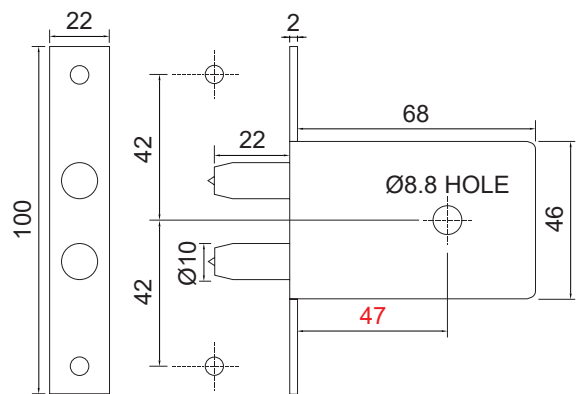

RDL-B-012

Mortise Deadbolt Lock With Cross Keys

Technical Data:

- Size : 70×100 mm
- Application : Residential Door
- Backset : 47mm
- 3 Cross keys / key combination more 3000 nos

Finishing:

- Material : Brass cylinder, Steel case & Zinc Plated front & Strike Plates, Chrome Plated cylinder covers, Polished