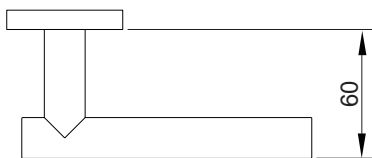

RHH-A-005
Stainless Steel

Feature and Data:

- Size : 135×60 mm
- Application : Commercial Door & Residential Door
- Material : Stainless Steel
- Finish : Satin Stainless Steel