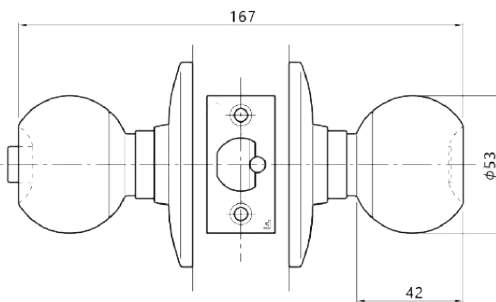

RDC-ML-5202A

Bathroom Door Lock