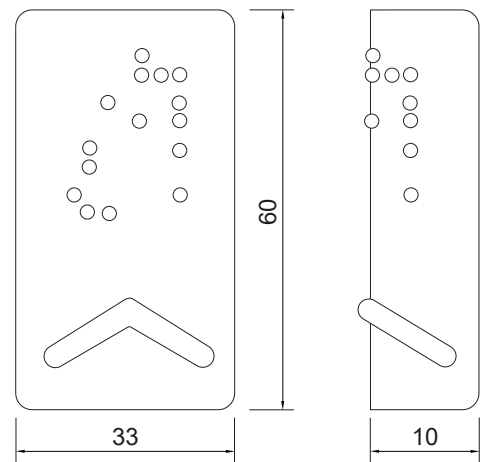

RTS-U-001/RTS-D-001
Up / Down Indication for Staircase