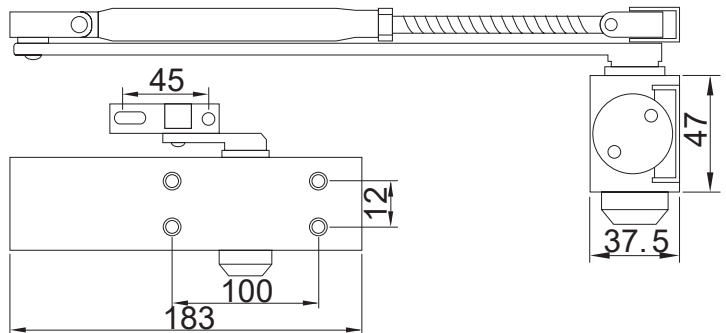

Technical Data:

- Adjustable power size : EN 2-5
- Door width : 1250 mm
- Max opening angle : 180°
- Max door weight : 100 kg

Features:

- Material : Aluminum Alloy coating body
- Handing : Non-handed installation
- Mechanism : Rack & Pinion
- Valves : Thermo-constant valve
- Accessories : Standard arm / Parallel barcket
- Direction : Single action door
- Closing speed : Adjustable
- Latching speed : Adjustable
- Back check : Adjustable

Technical Data:

- Selectable position power size : EN 2-4
- Door width : 1100 mm
- Max opening angle : 180°
- Max door weight : 80 kg

Features:

- Material : Aluminum Alloy coating body
- Handing : Non-handed installation
- Mechanism : Rack & Pinion
- Valves : Thermo-constant valve
- Accessories : Standard arm / Parallel barcket
- Direction : Single action door
- Closing speed : Adjustable
- Latching speed : Adjustable
- Back check : Adjustable

Technical Data:

- Selectable position power size : En 2 ; En 3 ; En 4
- Door width : 850 mm ; 950 mm ; 1100 mm
- Max opening angle : 120° ; 120° ; 105°
- Max door weight : 85 kg

Features:

- Material : Aluminum Alloy coating body
- Handing : Non-handed installation
- Mechanism : Rack & Pinion
- Accessories : Standard arm / Parallel barcket
- Direction : Single action door
- Closing speed : Adjustable
- Latching speed : Adjustable

**Surface Mounted
Hydraulic Door Closer
Smart Design**

Technical Data:

- Selectable position power size : En 2 ; En 3 ; En 4
- Door width : 870 mm ; 950 mm ; 1100 mm
- Max opening angle : 180° ; 180° ; 160°
- Max door weight : 85 kg