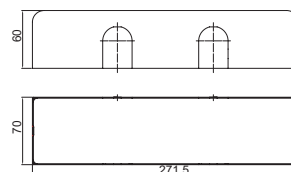

Finishing:

- Standard Silver colour (aluminum)
- Painted gold, black and white (request)

Metal cover