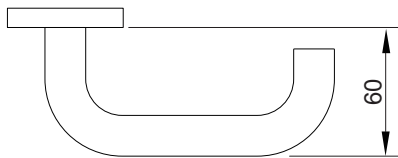

RHH-A-002
Stainless Steel