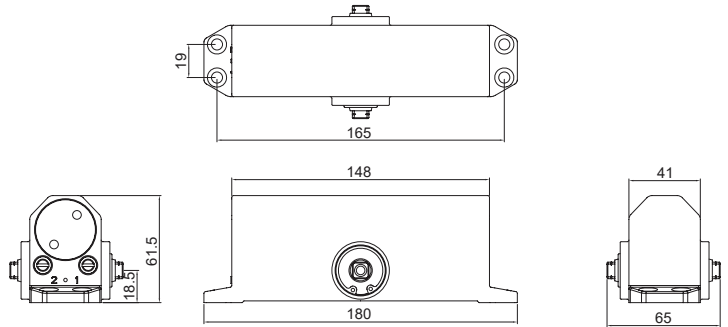

Application & Fixing:

- Standard door mount on pull side
- Transom mount on push side
- Parallel bracket mount on size 2-3