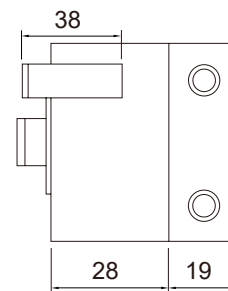

RDL-B-583

Rim Night Lock With Thumbturn

Technical Data:

- Size : 93×74 mm
- Door thickness : 45-70 mm
- Spin knob
- Bronze lock
- 3 Bronze keys

Finishing:

- Material : -