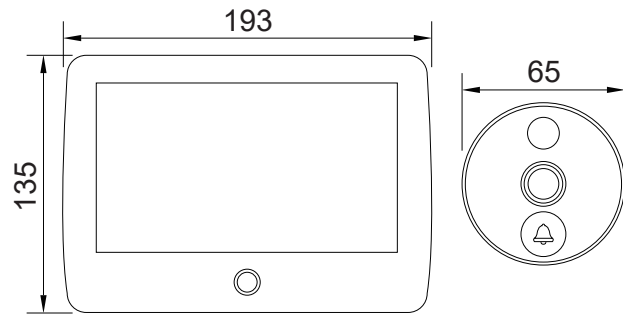

Feature and Data:

- Size : 46×30 mm
- Application : Wooden entrance door
- Material : Steel body, Glass lens
- Door thickness : 35-55 mm
- Finish : Chrome Plated
- Viewing Angle : 200 Degree

RDF-V-055

Electronic Door Viewer 5.5"

Technical Data:

- Screen size : 5.5 inches
- Body Casing Material : ABS
- External Pixel Camera : 1080P
- Screen resolution : 1280×720
- Viewing angle : 170 Degree
- IR-CUT filter : Yes
- Motion Detection : Yes
- Format video : MP4
- Local memory : 8 GB
- Support for Micro-SD cards up to 128 GB
- Battery Capacity : 8000 mAh lithium battery
- Capacitive Touch Screen
- 1/2.7" Ultra-Low Power Digital Sensor

RDF-A-070

Electronic Door Viewer 7"

Technical Data:

- Screen size : 7 inches
- Body Casing Material : ABS
- External Pixel Camera : 1080P
- Internal Indoor : 3 Mega pixel
- Screen resolution : 1280×720
- Viewing angle : 170 Degree
- IR-CUT filter : Yes
- Motion Detection : Yes
- Format video : MP4
- Local memory : 8 GB
- Support for Micro-SD cards up to 128 GB
- Battery Capacity : 10000 mAh lithium battery
- Capacitive Touch Screen
- 1/2.7" Ultra-Low Power Digital Sensor