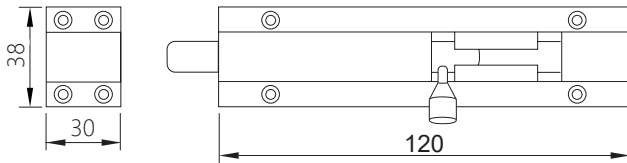

Feature and Data:

- Size : 65×45 mm
- Application : Wooden door
- Material : Stainless Steel
- Finish : Satin Stainless Steel
- Shoot : 14 mm

RDF-A-001-C

**Barrel Bolt
Stainless Steel**

RDF-A-002

**Round Door Stopper
Stainless Steel**

Feature and Data:

- Size : 120×45 mm
- Application : Wooden door
- Material : Stainless Steel
- Finish : Satin Stainless Steel, Polished Surface
- Shoot : 10 mm Dia.

Feature and Data:

- Size : 46×46 mm
- Application : Floor Mounted
- Material : Stainless Steel and Rubber
- Bumper : Replaceable rubber, Black
- Locator Pin : Yes
- Finish : Satin Stainless Steel