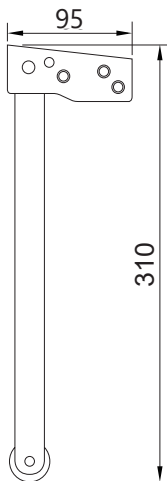

RDC-B-02
Door Selector
Stainless Steel

RDC-B-03
Door Selector
Stainless Steel

Feature and Data:

- Application : Surface mounted
- Material : Stainless Steel
- Finish : Satin Stainless Steel, Polished Surface

Feature and Data:

- Application : Surface mounted
- Material : Stainless Steel
- Finish : Satin Stainless Steel, Polished Surface