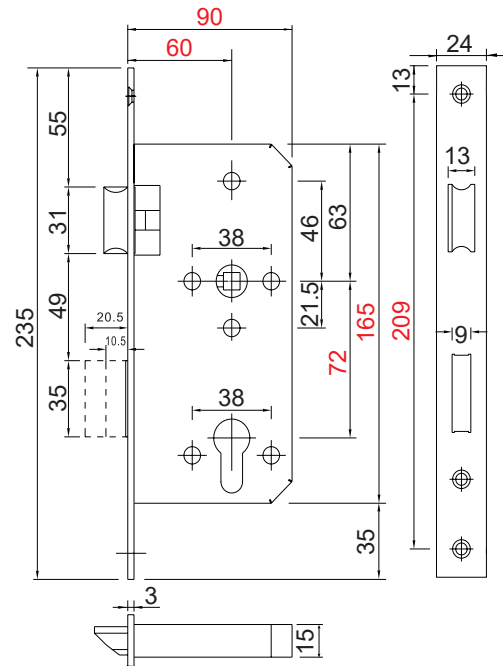

RDL-M-6072-S

Sash Lock

Feature and Data:

- Size : 90×235 mm
- Material : Zinc Plated lock case, Stainless Steel 304 latch and bolt
- Double throw : 20 mm
- Bolt projection
- 8 mm square steel follower in steel
- Hole for standard fixings
- Non-handed