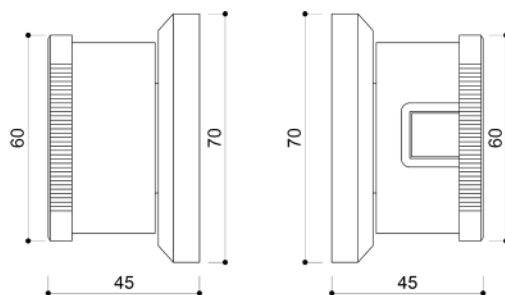

RDL-ML8011

Smart Cube Lock