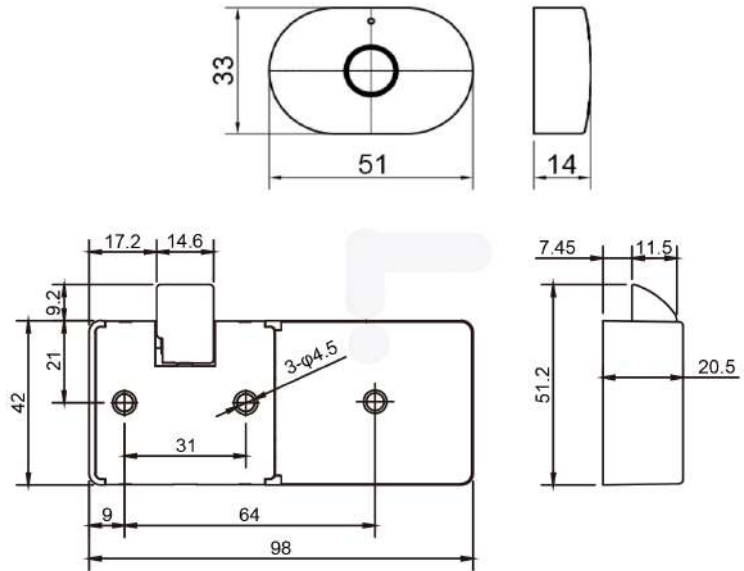

RDL-F113

Smart Furniture Lock