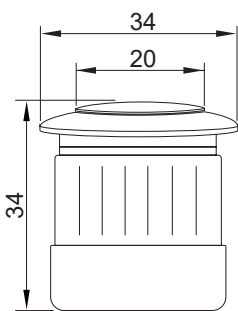

RDF-A-025-A

Push Knob
Zinc Alloy

RDF-A-025-B

Push Knob
Stainless Steel

Feature and Data:

- Size : 34×34 mm
- Application : Sliding door & Flush door
- Material : Zinc Alloy
- Finish : Chrome

Feature and Data:

- Size : 34×34 mm
- Application : Sliding door & Flush door
- Material : Stainless Steel
- Finish : Satin Stainless Steel