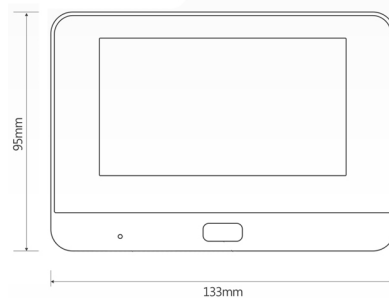

Technical Data:

- Screen size : 5.5 inches
- Body Casing Material : ABS
- External Pixel Camera : 1080P
- Screen resolution : 1280×720
- Viewing angle : 170 Degree
- IR-CUT filter : Yes
- Motion Detection : Yes
- Format video : MP4
- Local memory : 8 GB
- Support for Micro-SD cards up to 128 GB
- Battery Capacity : 8000 mAh lithium battery
- Capacitive Touch Screen
- 1/2.7" Ultra-Low Power Digital Sensor

RDF-A-070

Electronic Door Viewer 7"

Technical Data:

- Screen size : 7 inches
- Body Casing Material : ABS
- External Pixel Camera : 1080P
- Internal Indoor : 3 Mega pixel
- Screen resolution : 1280×720
- Viewing angle : 170 Degree
- IR-CUT filter : Yes
- Motion Detection : Yes
- Format video : MP4
- Local memory : 8 GB
- Support for Micro-SD cards up to 128 GB
- Battery Capacity : 10000 mAh lithium battery
- Capacitive Touch Screen
- 1/2.7" Ultra-Low Power Digital Sensor

RDF-QR-39

Electronic Door Viewer 4.3"

Technical Data:

- Screen size : 4.3 inches
- Body Casing Material : ABS
- External Pixel Camera : 1080P
- Screen resolution : 480 x 320
- Viewing angle : 160 Degree
- IR-LED : Yes
- Motion Detection : Yes
- Format video : MP4
- Support for Micro-SD cards up to 128 GB
- Battery Capacity : 5000 mAh lithium battery