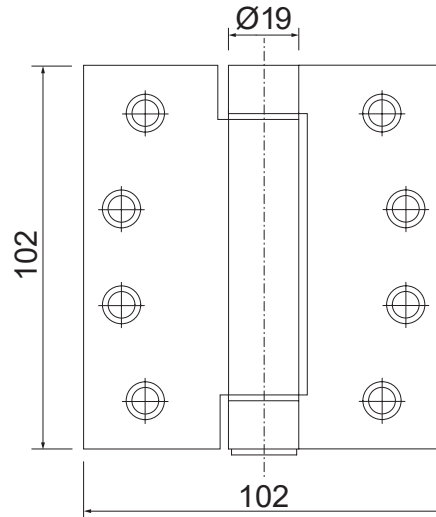

RBH-SH-3043

Spring Hinge
SUS #304

RBH-SH-3044

Spring Hinge
SUS #304

Feature and Data:

- Size in inch (Height × Width) : 4"×3"
- Size in mm (Height × Width) : 102×76
- Thickness in mm : 3
- Material : Stainless Steel #304
- Knuckle Ø : 19mm
- Finish : Satin / Polish
- Standard Door : -
- Fire and smoke check doors : -
- Non-handed : -

Feature and Data:

- Size in inch (Height × Width) : 4"×4"
- Size in mm (Height × Width) : 102×102
- Thickness in mm : 3
- Material : Stainless Steel #304
- Knuckle Ø : 19mm
- Finish : Satin / Polish
- Standard Door : -
- Fire and smoke check doors : -
- Non-handed : -