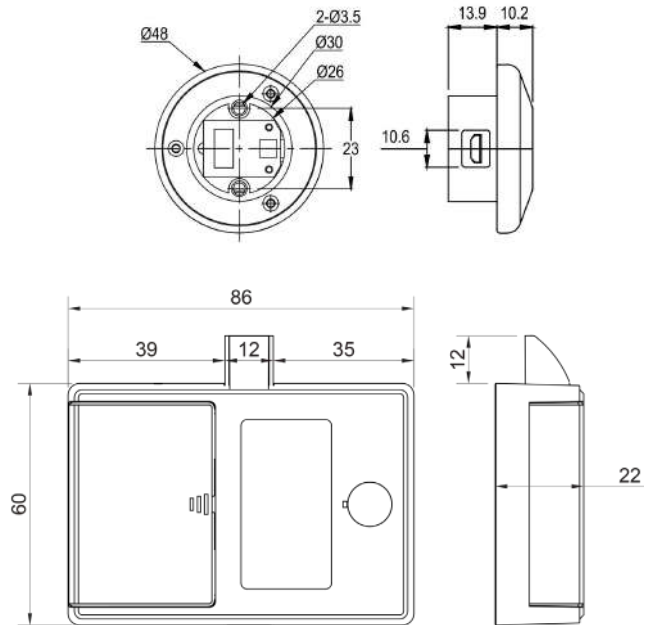

RDL-F045S

Smart Furniture Lock