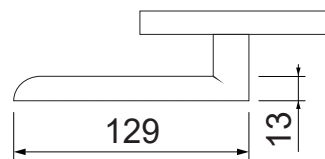

RHH-A-008-72

Stainless Steel

Feature and Data:

- Size : 60×300 mm
- Application : Commercial Door & Residential Door
- Material : Stainless Steel
- Finish : Satin Stainless Steel