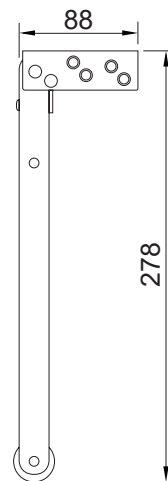

RDC-B-02
Door Selector
Stainless Steel

RDC-B-03
Door Selector
Stainless Steel

Feature and Data:

- Application : Surface mounted
- Material : Stainless Steel
- Finish : Satin Stainless Steel, Polished Surface

Feature and Data:

- Application : Surface mounted
- Material : Stainless Steel
- Finish : Satin Stainless Steel, Polished Surface