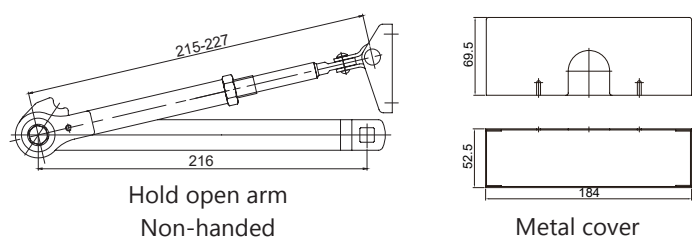

Door Closer

RDC-A-9881

Surface Mounted
Hydraulic Door Closer
Smart Design

Technical Data:

- Adjustable power size : EN 2-6
- Door width : 1400 mm
- Max opening angle : 180°
- Max door weight : 120 kg

Features:

Standard arm

Parallel bracket

Hold open arm
Non-handed

Metal cover

RDC-A-9903

Surface Mounted
Hydraulic Door Closer
Smart Design

Technical Data:

- Selectable position power size : En 2 ; En 3 ; En 4
- Door width : 870 mm ; 950 mm ; 1100 mm
- Max opening angle : 160° ; 160° ; 145°
- Max door weight : 68 kg

Hold open arm
Non-handed

Metal cover

RDC-A-9901

**Surface Mounted
Hydraulic Door Closer
Slim Design**

Technical Data:

- Fixed power size : EN 2
- Door width : 900 mm
- Max opening angle : 120°
- Max door weight : 45 kg