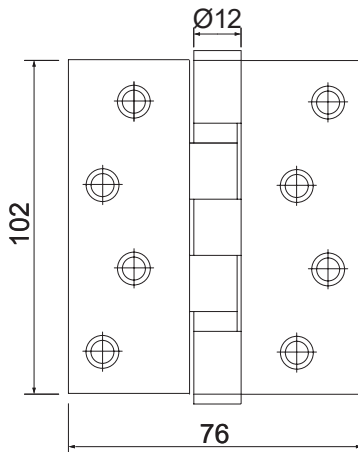

RBH-B-2543-2
SS Hinge and Bearing
SUS #304

RBH-RH-3043
Rising Hinge
Right Hand
SUS #304

Feature and Data:

- Size in inch (Height × Width) : 4"×3"
- Size in mm (Height × Width) : 102×76
- Thickness in mm : 2.5
- Material : Stainless Steel #304
- Ball bearing : 2BB
- Knuckle Ø : 12mm
- Finish : Satin / Polish
- Standard Door : -
- Fire and smoke check doors : -
- Non-handed : -

Feature and Data:

- Size in inch (Height × Width) : 4"×3"
- Size in mm (Height × Width) : 102×76
- Thickness in mm : 2.5
- Material : Stainless Steel #304
- Available : Right hand
- Knuckle Ø : 12mm
- Finish : Satin / Polish
- Standard Door : -
- Fire and smoke check doors : -
- Non-handed : -