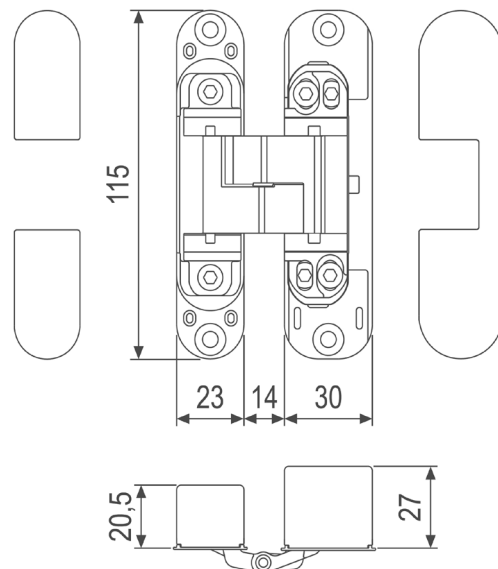

Concealed - Door Hinge

AGB ECLIPSE 3.1

For Internal Doors

MADE IN ITALY

Feature and Data:

- Height : 115mm
- Width : 34 mm
- Application : Wooden Door , Aluminum Door
- Material : Zamak
- Door thickness : 38-40 mm
- Capacity : 40kg with 2 hinges, 60 kg with 3 hinges
- Finishes : Nickel plated PVD