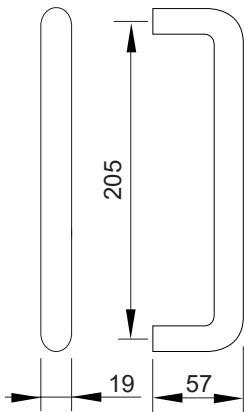

RHH-B-019205

Stainless Steel #304

RHH-B-019305

Stainless Steel #304

Feature and Data:

- Size : 57×205 mm
- Application : Commercial Door & Residential Door
- Material : Stainless Steel #304
- Finish : Satin Stainless Steel

Feature and Data:

- Size : 57×305 mm
- Application : Commercial Door & Residential Door
- Material : Stainless Steel #304
- Finish : Satin Stainless Steel